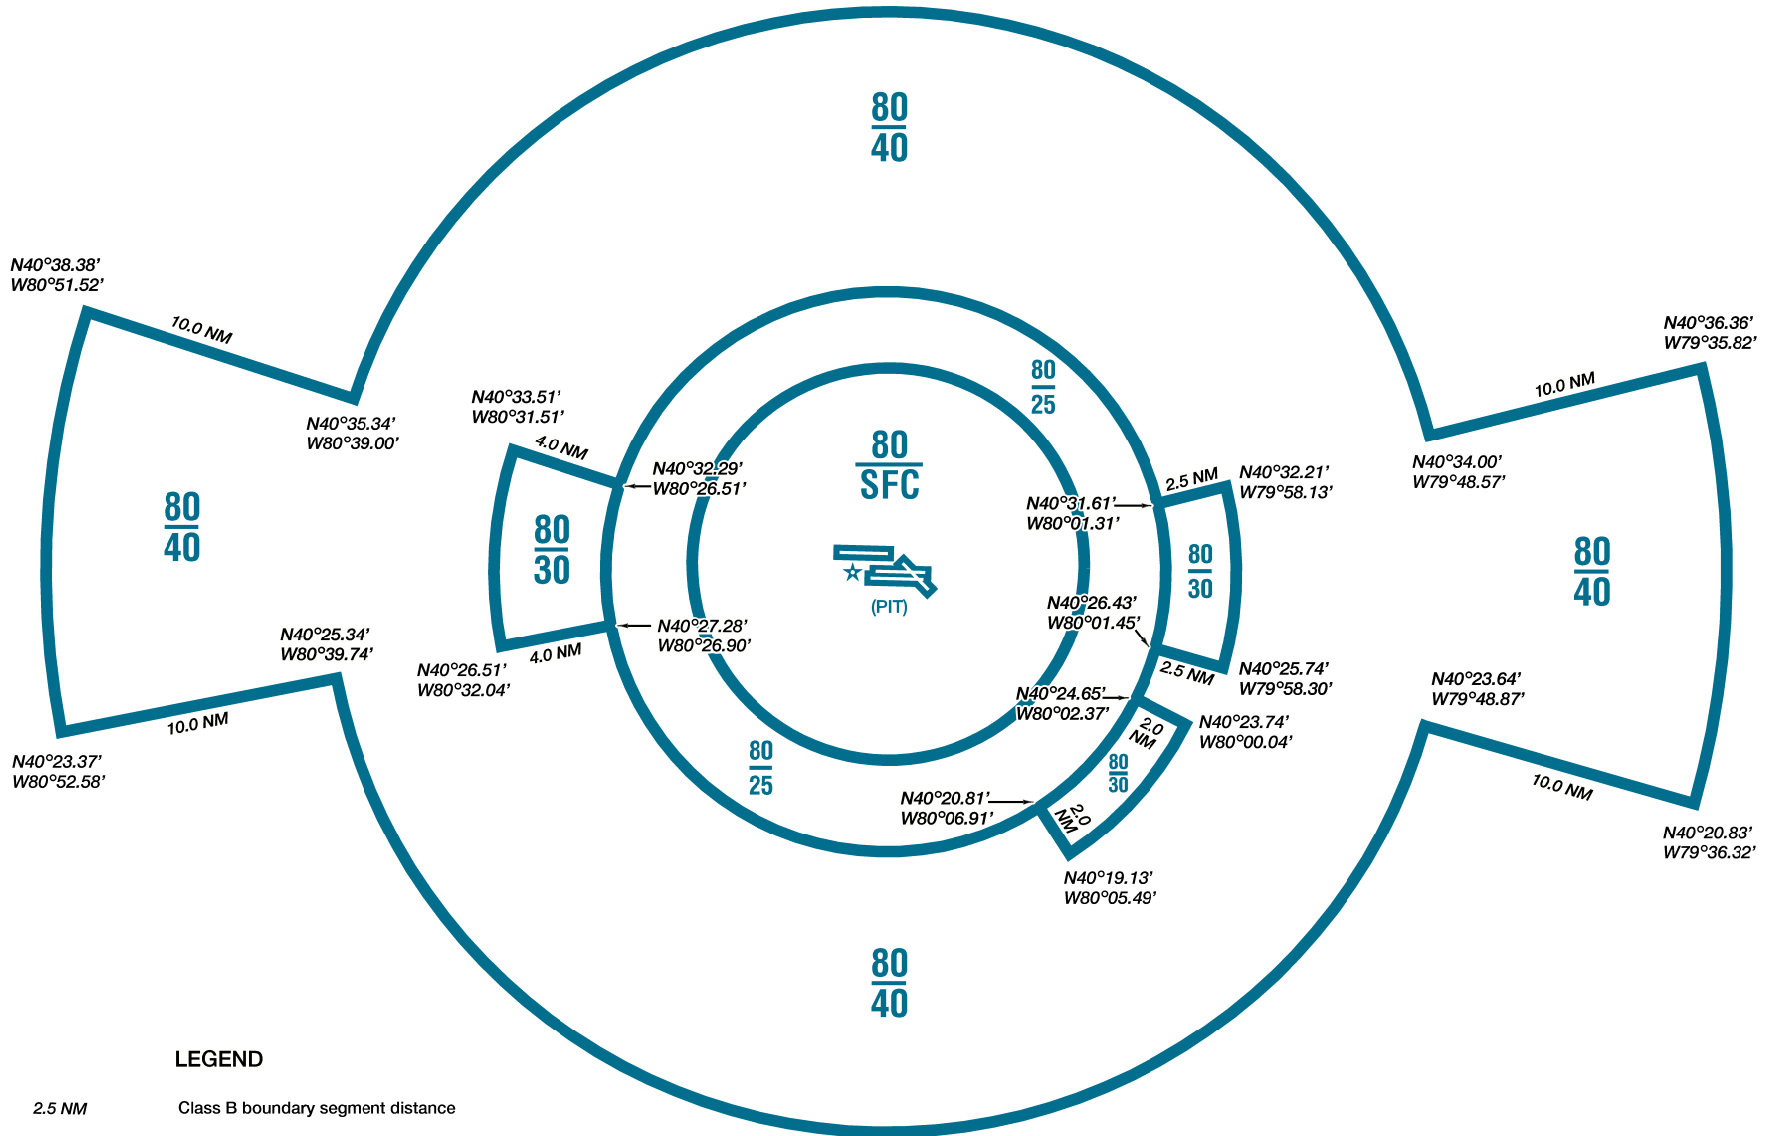

PITTSBURGH CLASS B AIRSPACE

NOT TO BE USED FOR NAVIGATION

LEGEND

2.5 NM

Class B boundary segment distance