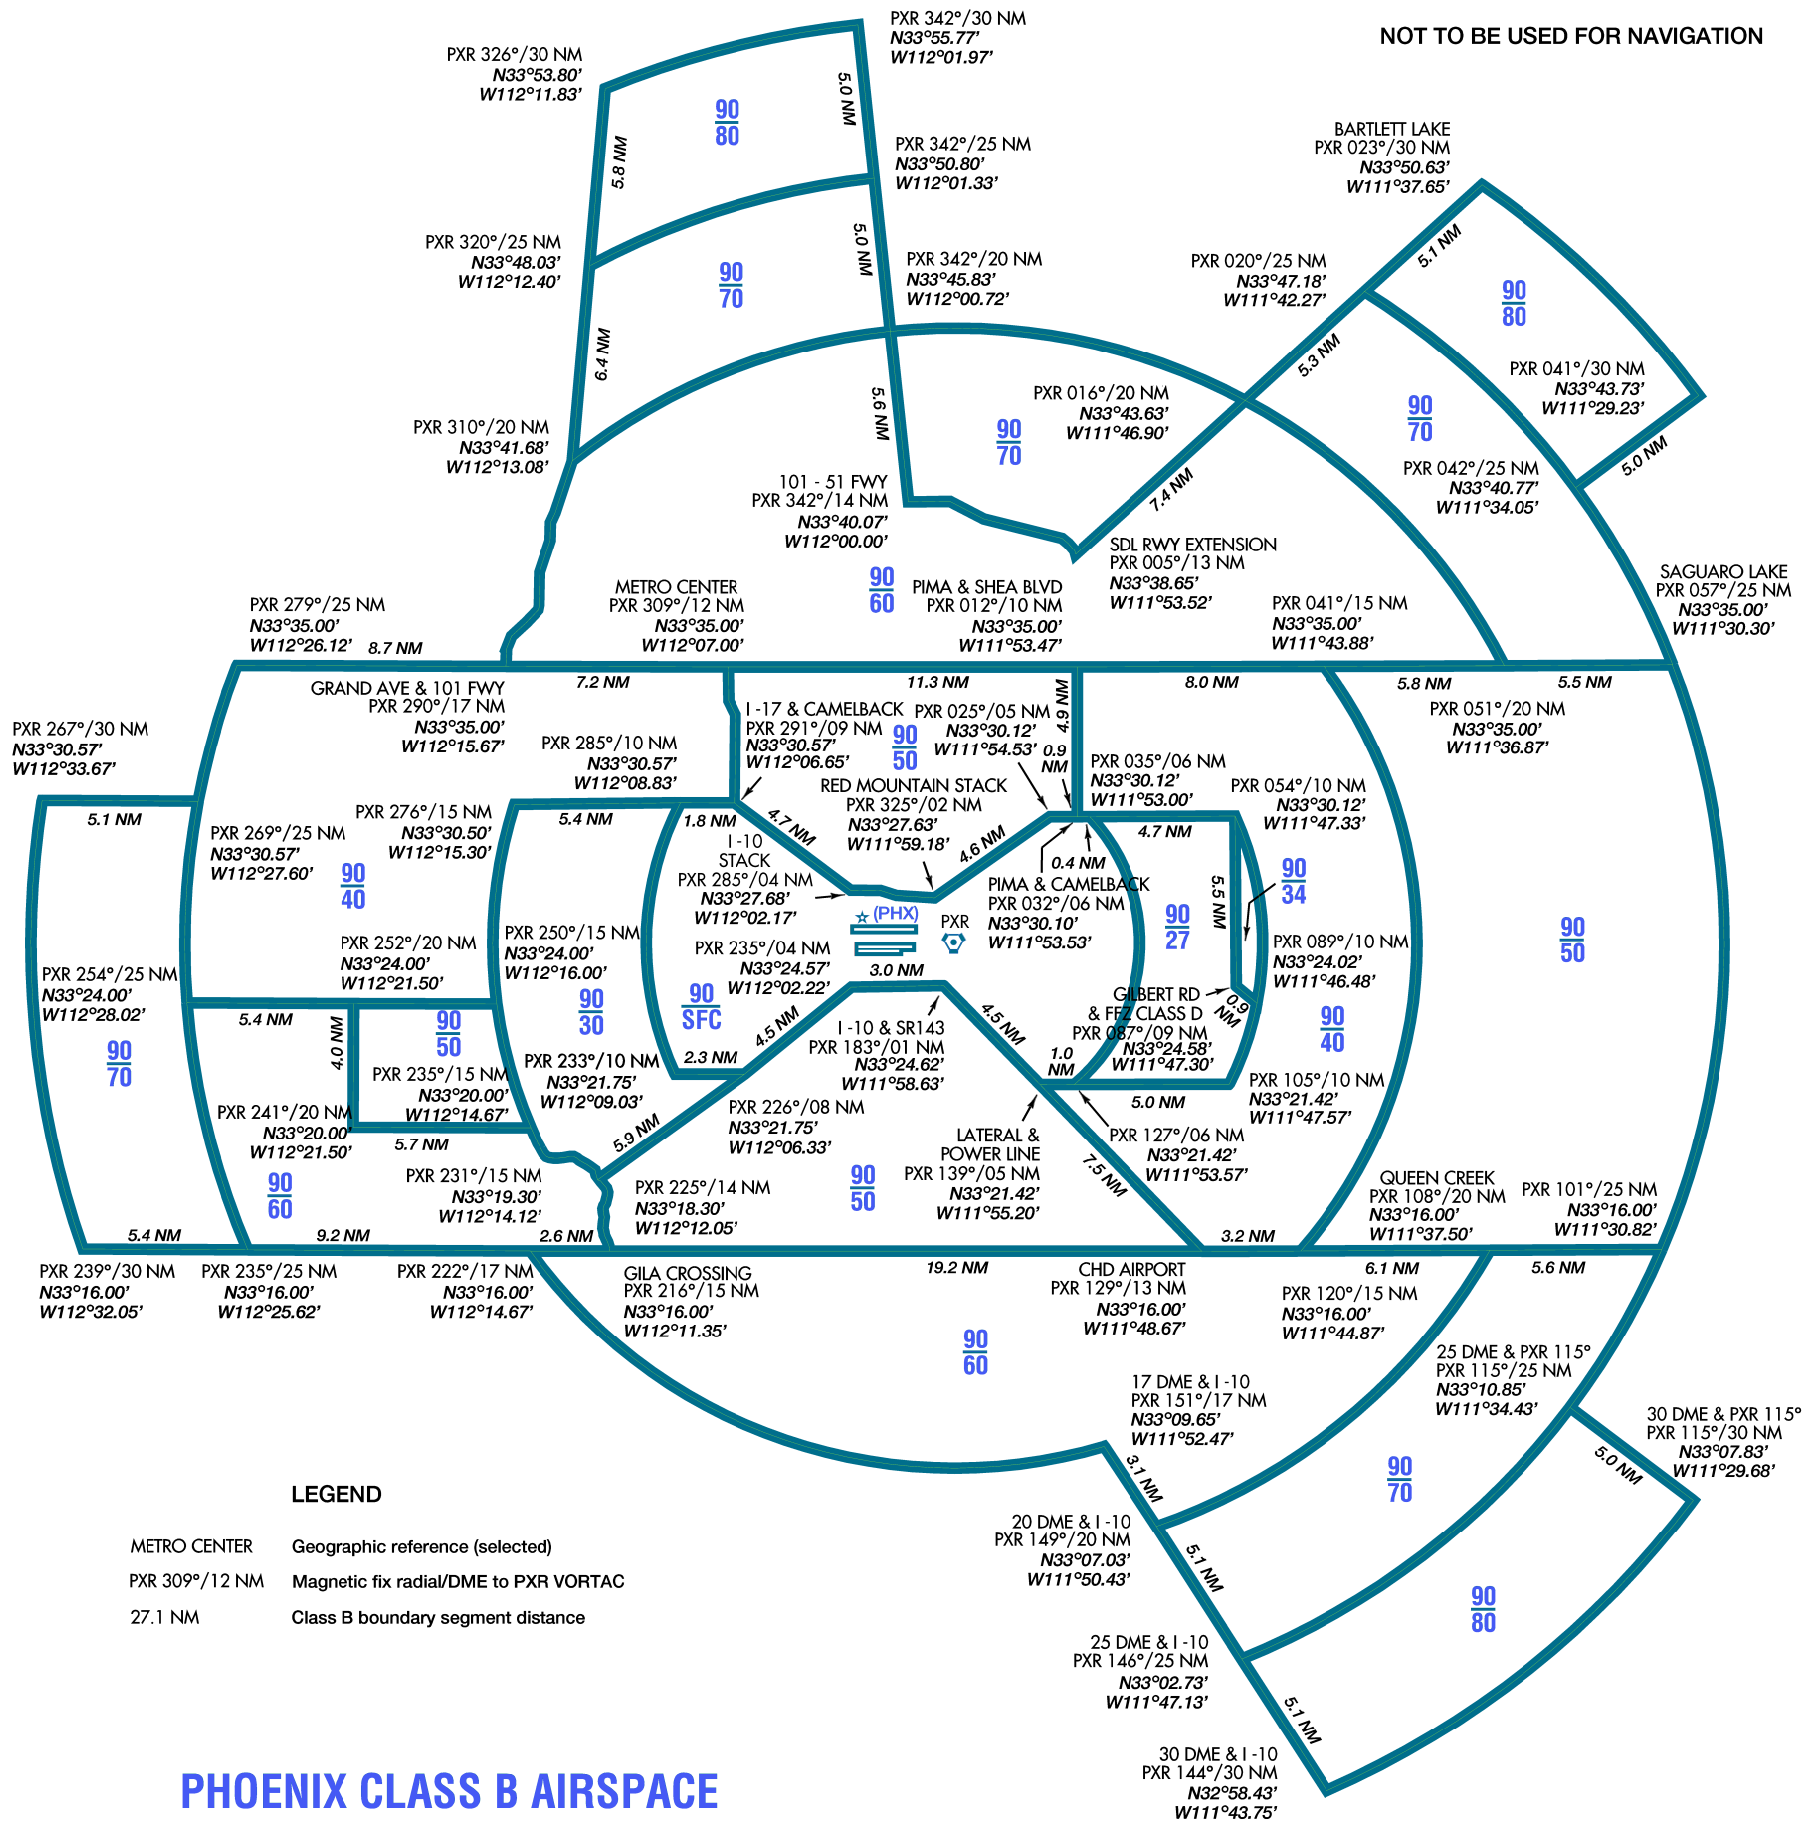

NOT TO BE USED FOR NAVIGATION

LEGEND

- METRO CENTER Geographic reference (selected)
- PXR 309°/12 NM Magnetic fix radial/DME to PXR VORTAC
- 27.1 NM Class B boundary segment distance

PHOENIX CLASS B AIRSPACE