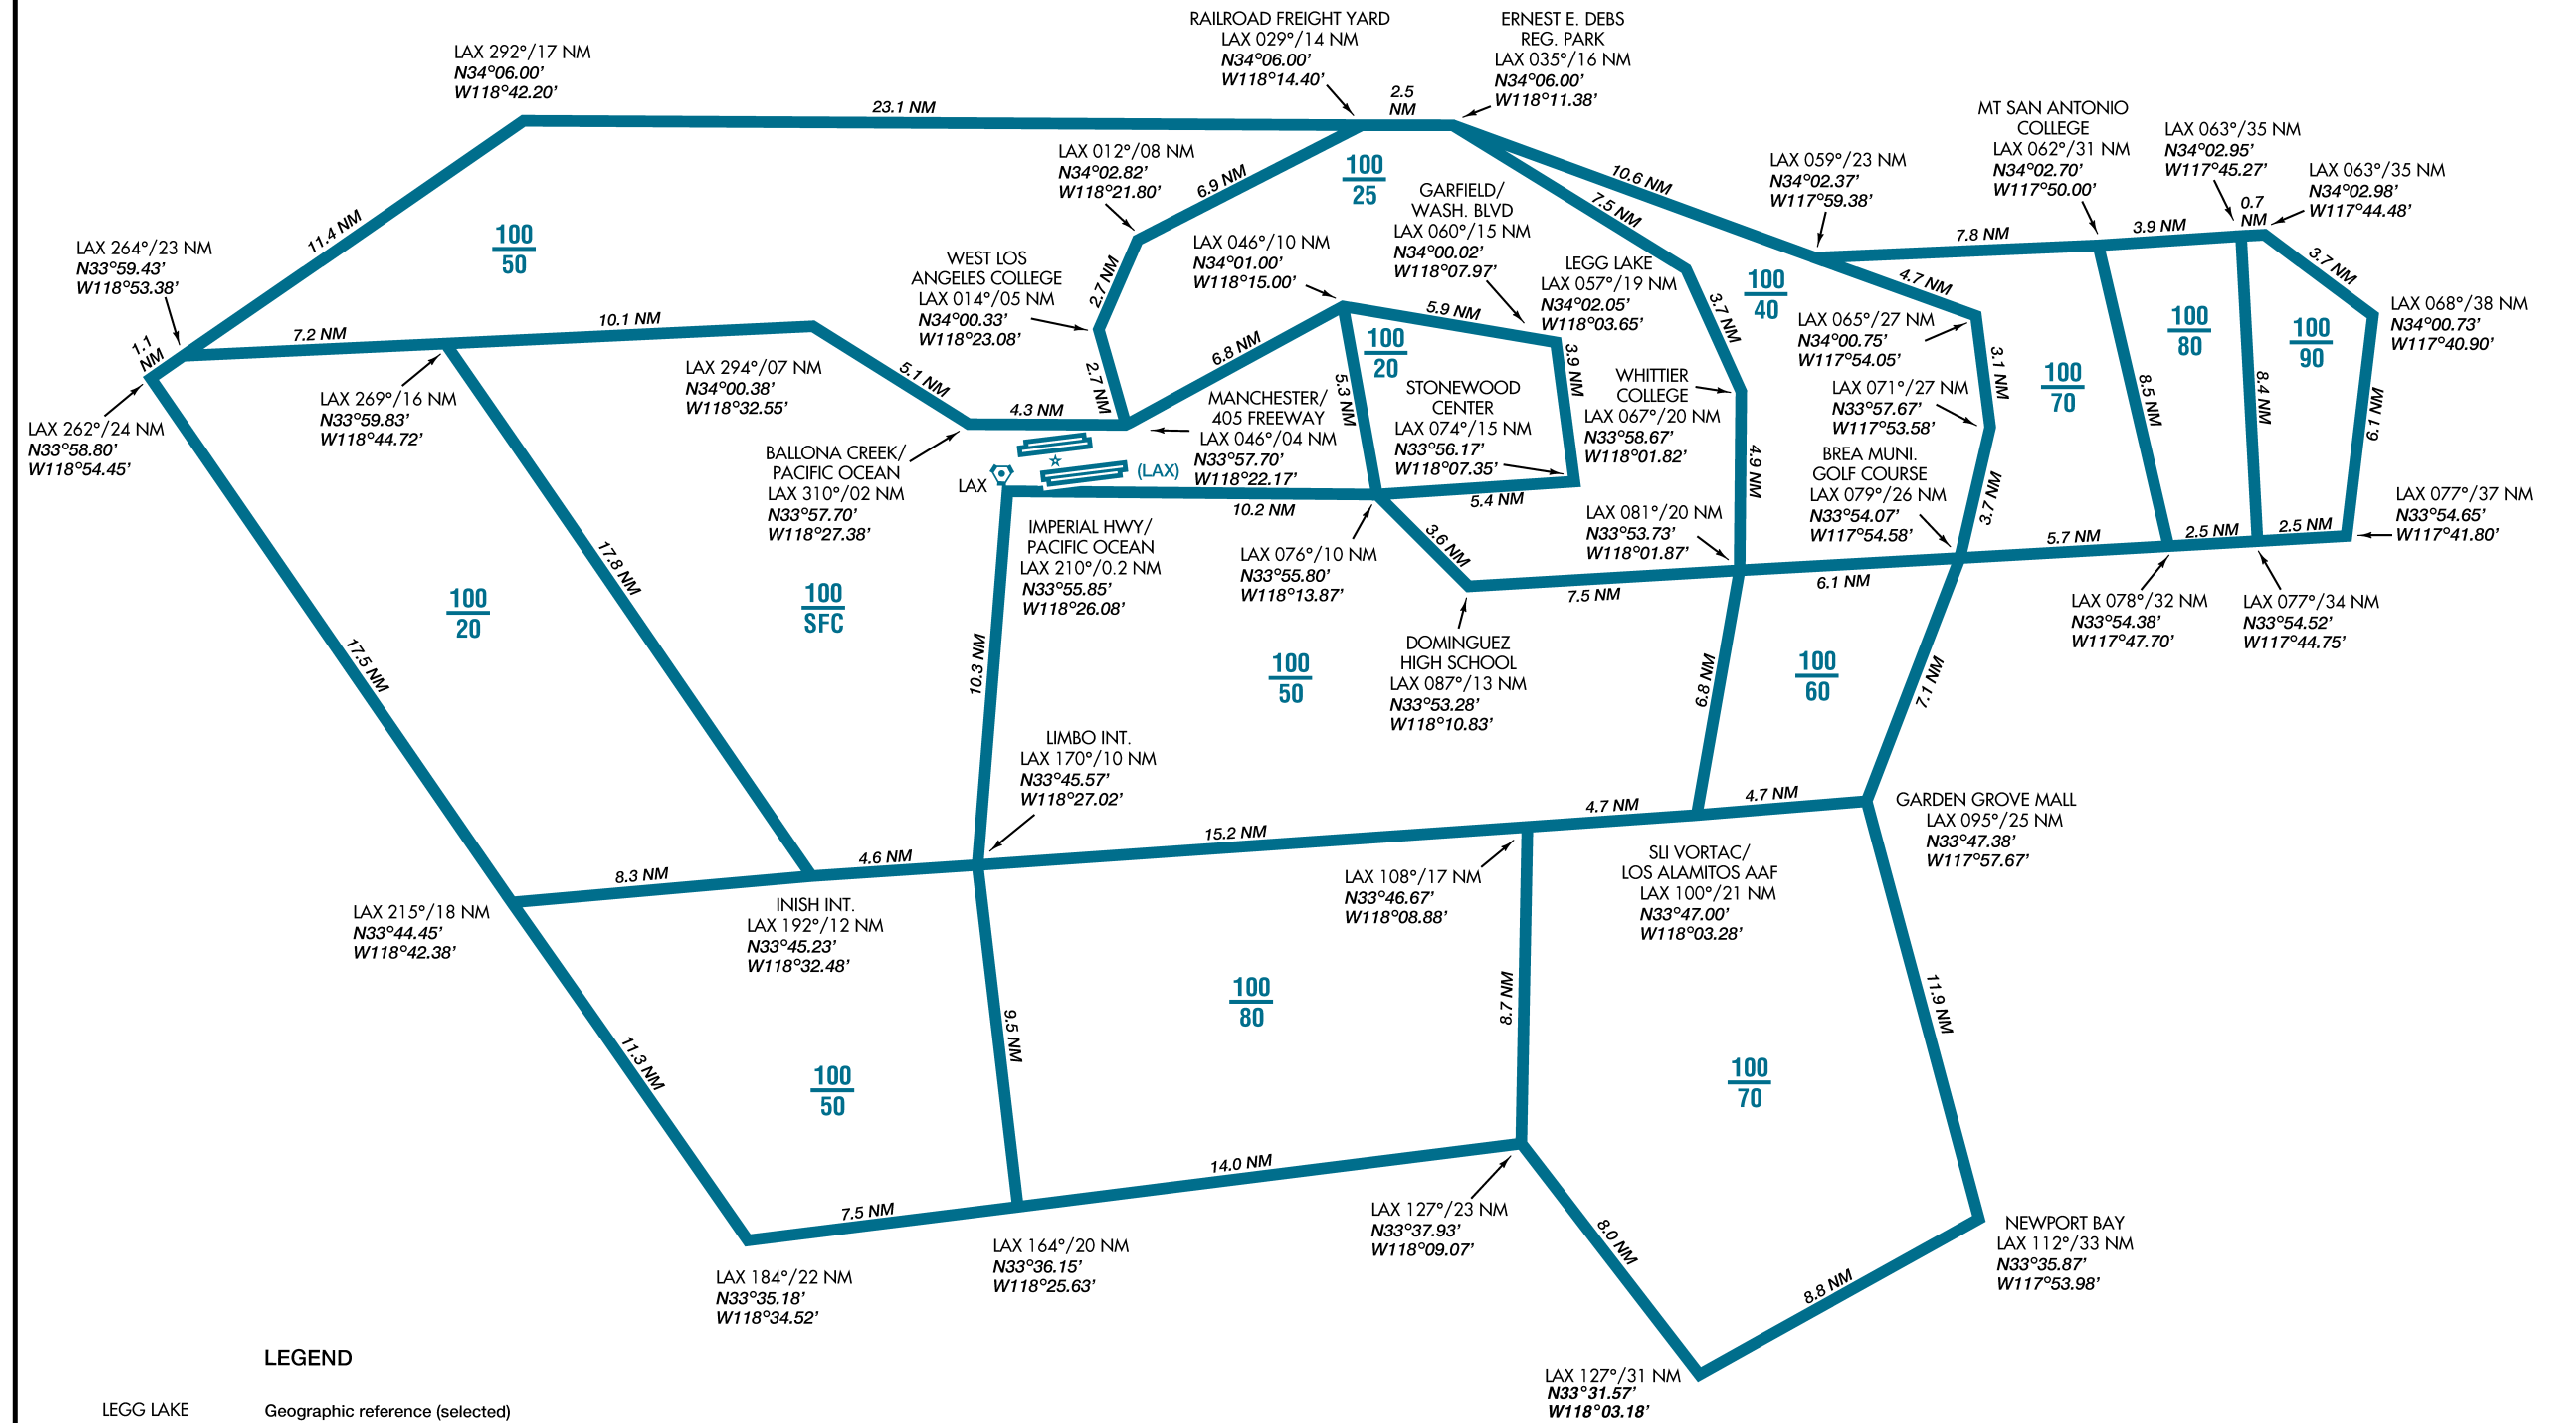

LOS ANGELES CLASS B AIRSPACE

NOT TO BE USED FOR NAVIGATION

LEGEND

- LEGG LAKE Geographic reference (selected)
- LAX 057°/19 NM Magnetic fix radial/DME to LAX VORTAC
- 27.1 NM Class B boundary segment distance