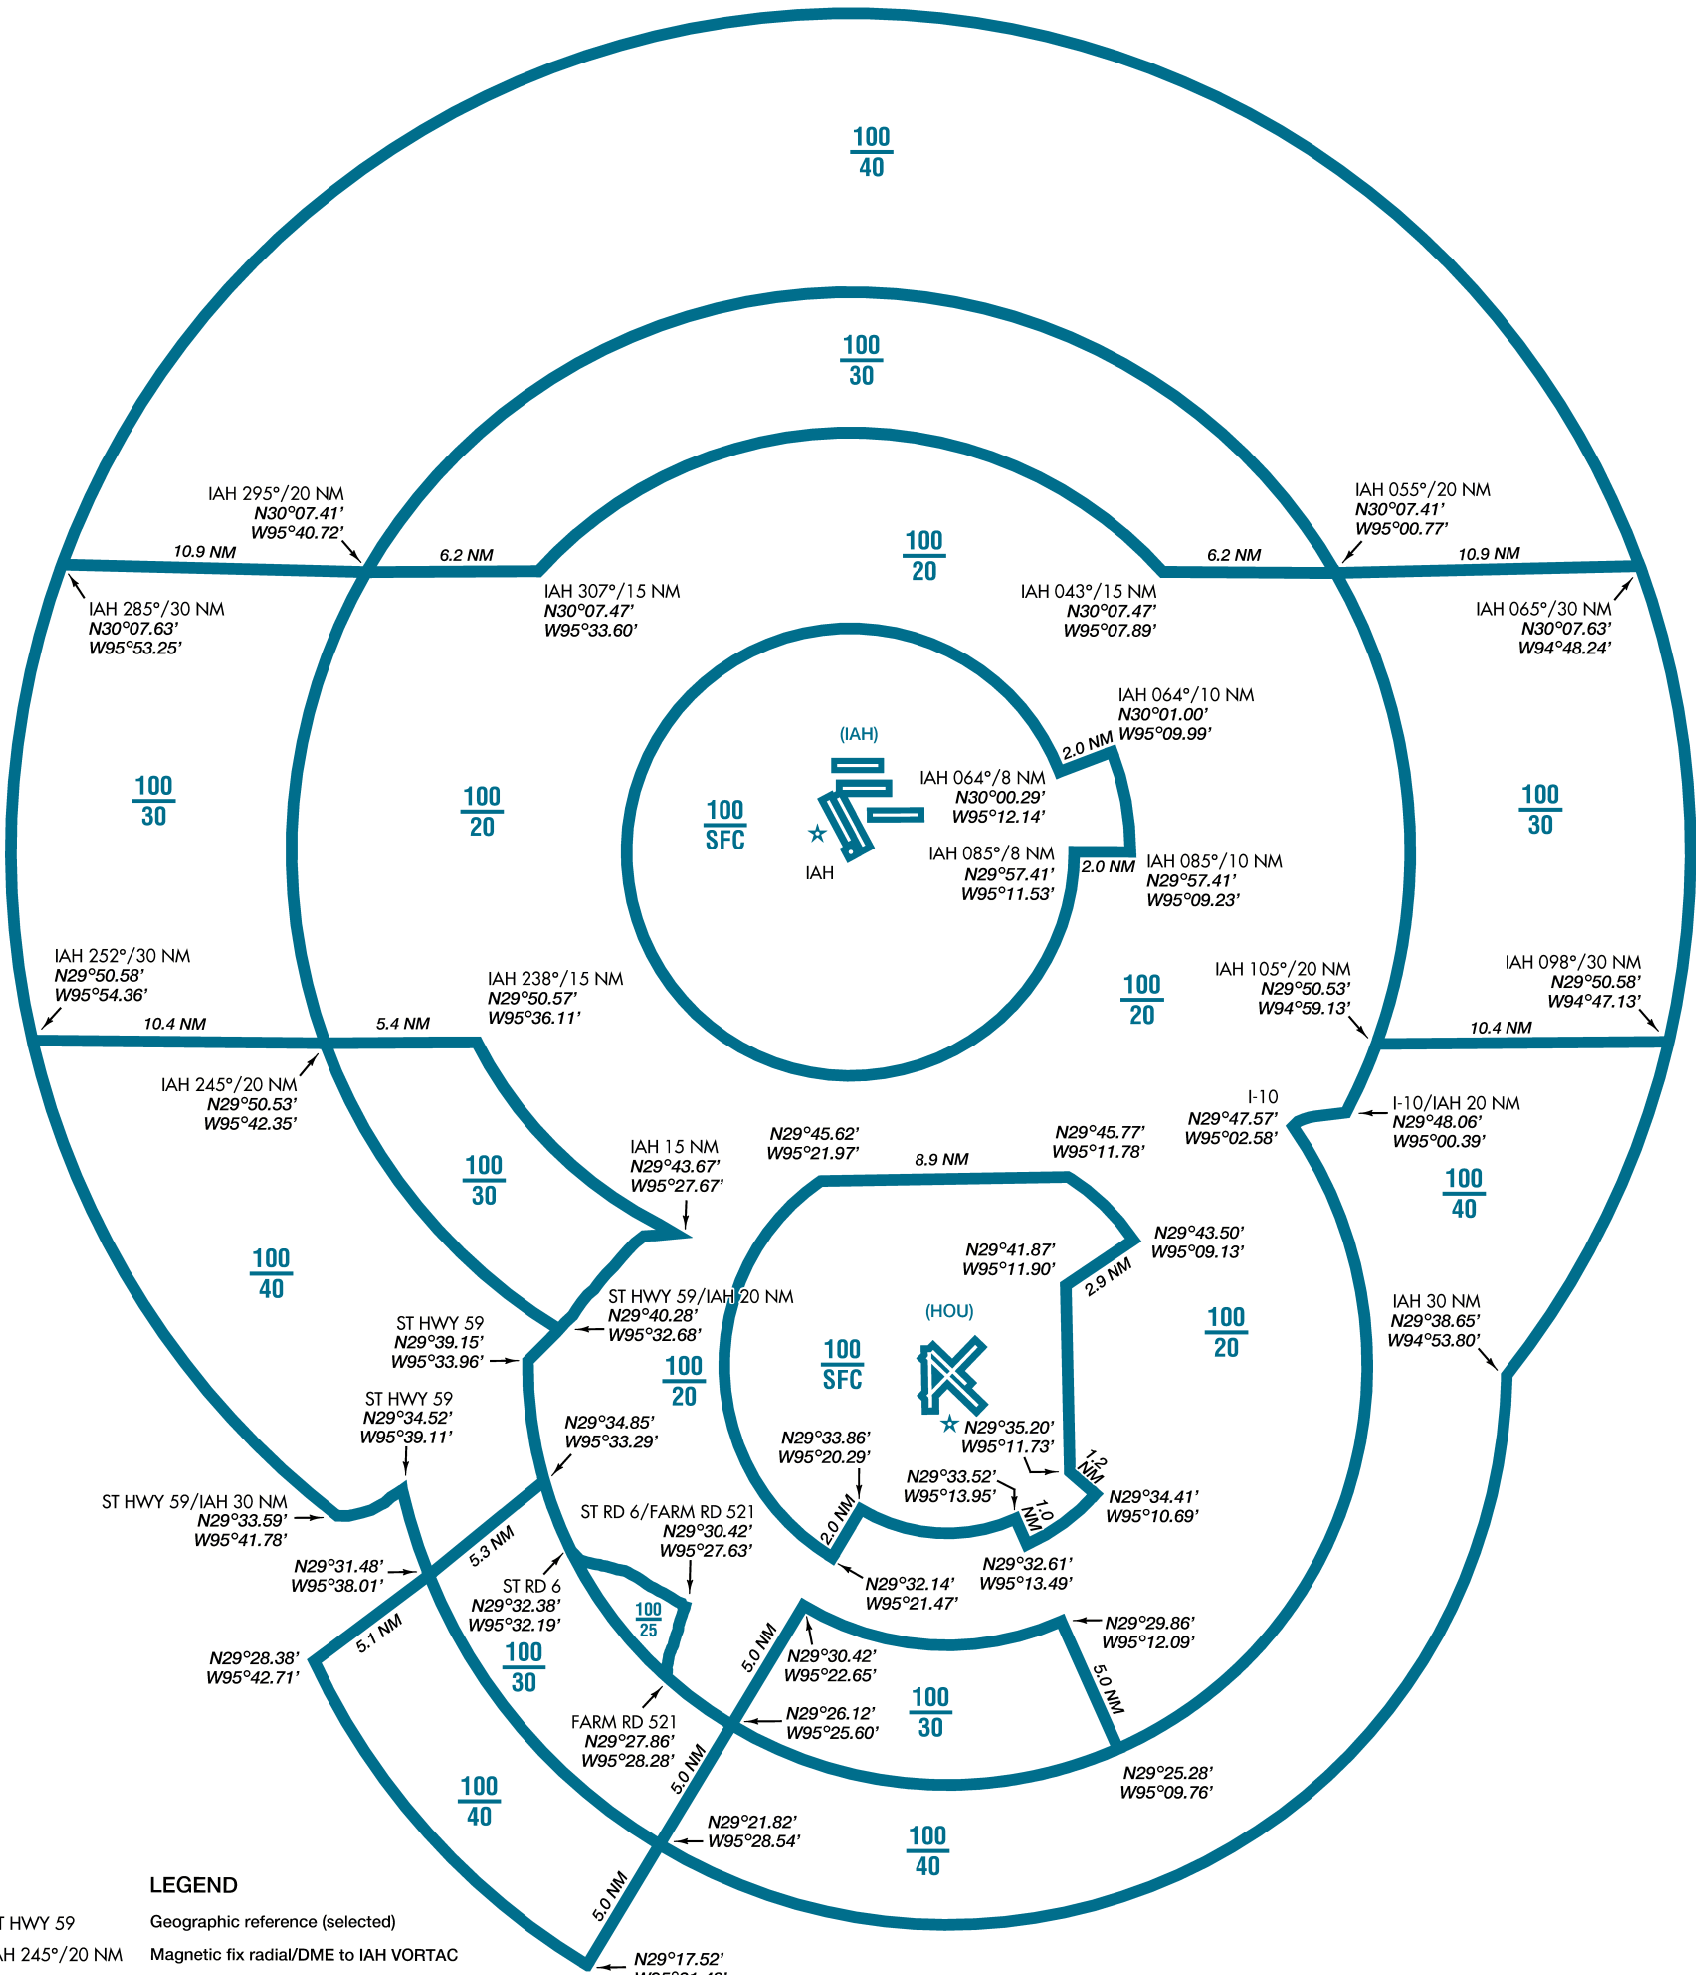

HOUSTON CLASS B AIRSPACE

NOT TO BE USED FOR NAVIGATION

LEGEND

- ST HWY 59 Geographic reference (selected)
- IAH 245°/20 NM Magnetic fix radial/DME to IAH VORTAC
- 5.0 NM Class B boundary segment distance