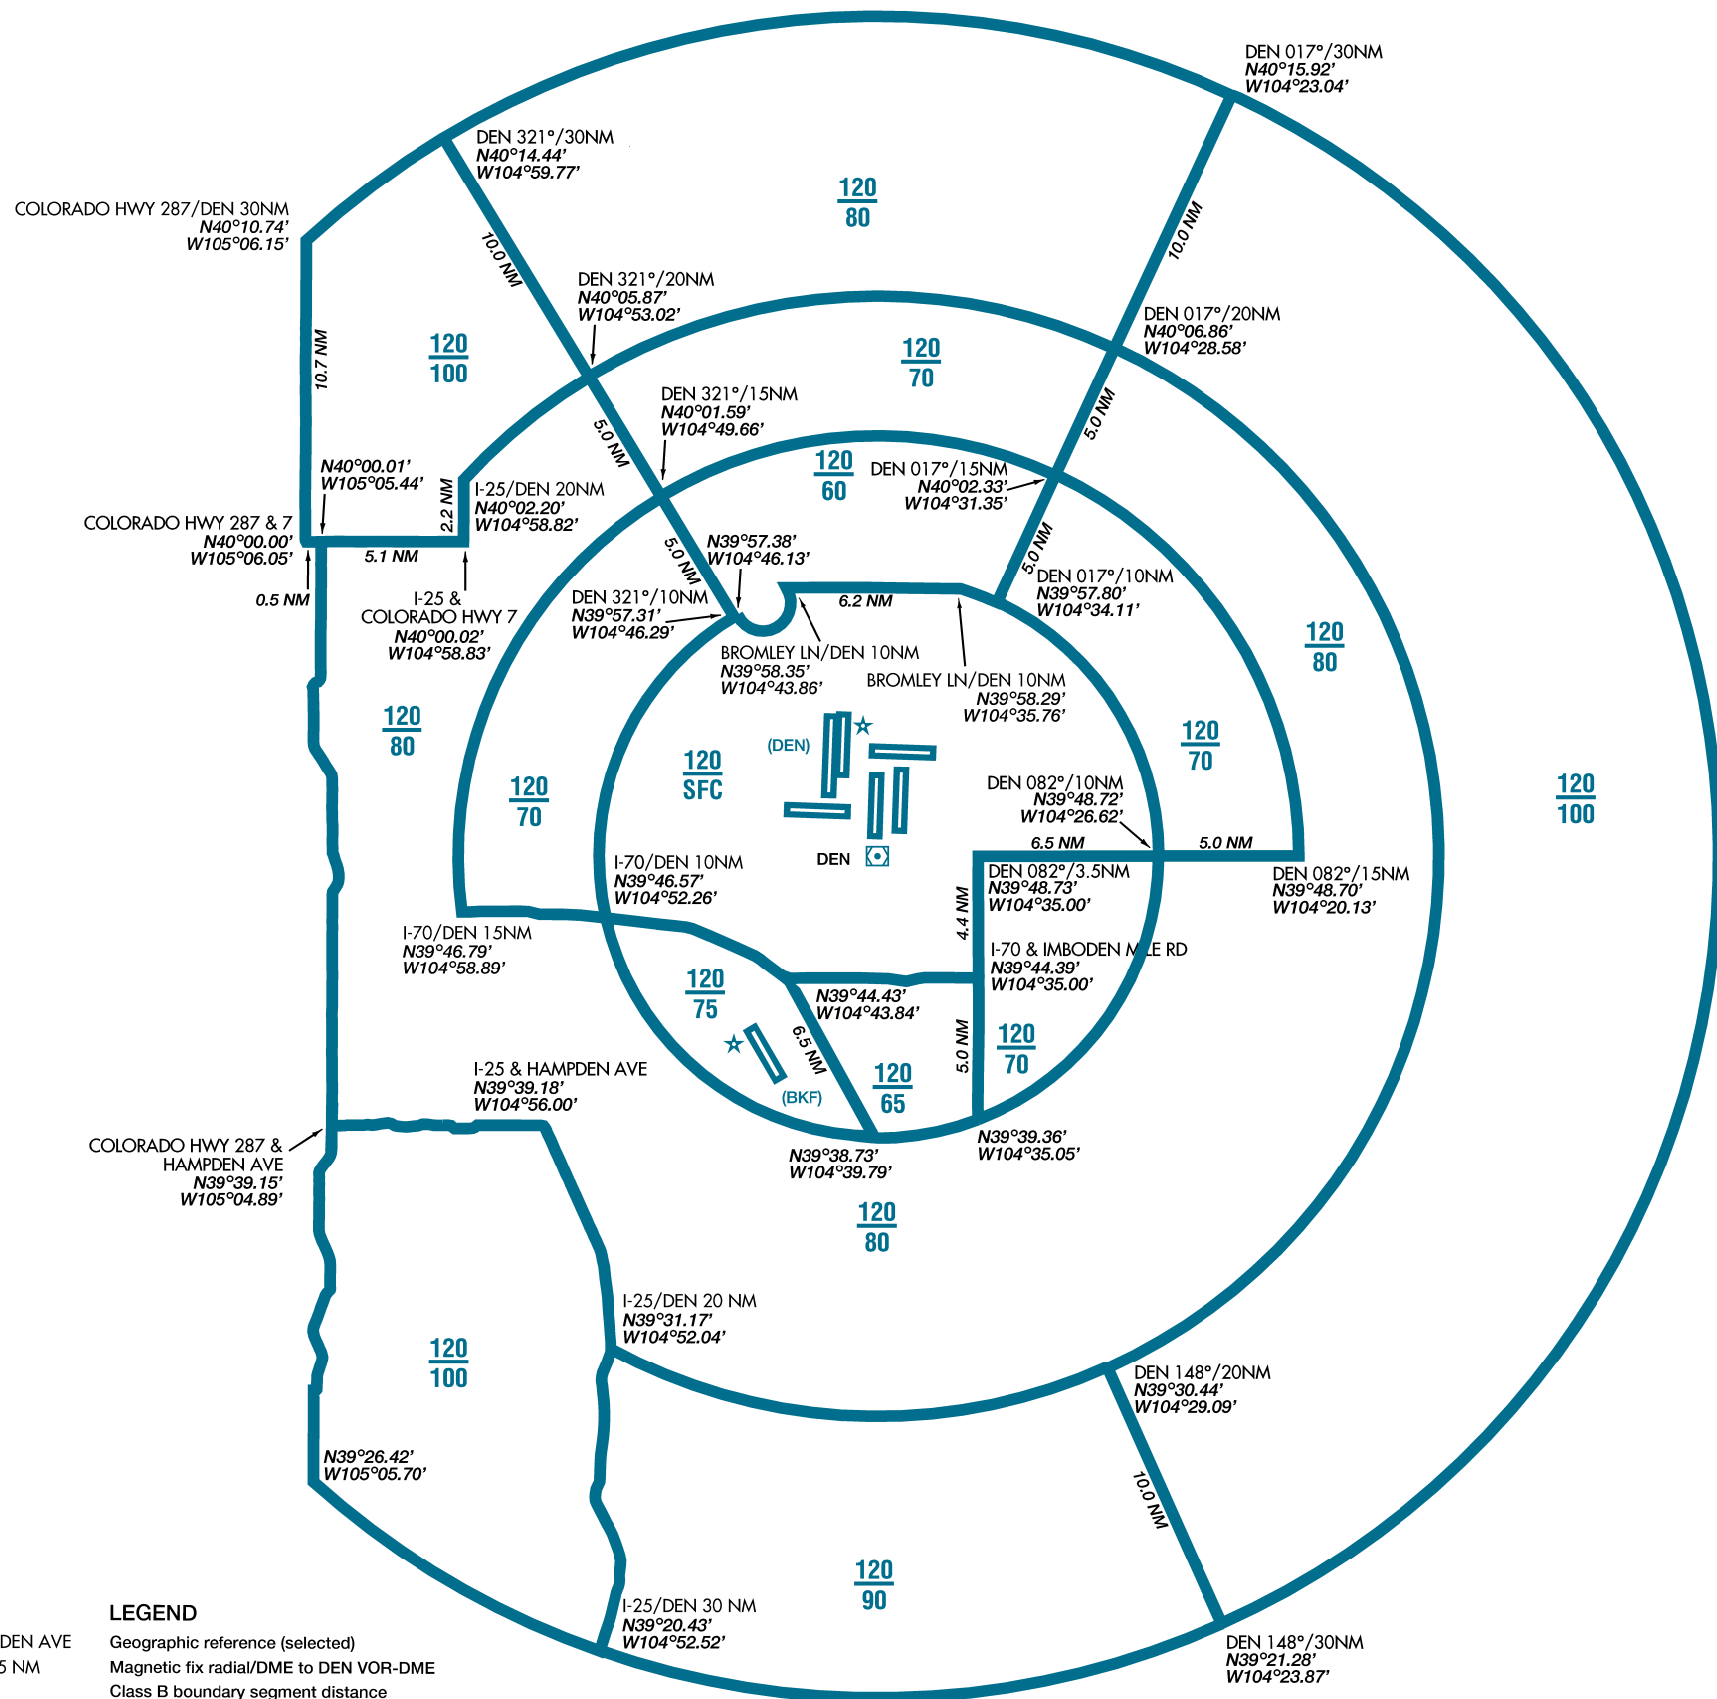

# DENVER CLASS B AIRSPACE

NOT TO BE USED FOR NAVIGATION

## LEGEND

I-25 & HAMPDEN AVE  
DEN 148°/15 NM  
9.3 NM

Geographic reference (selected)  
Magnetic fix radial/DME to DEN VOR-DME  
Class B boundary segment distance