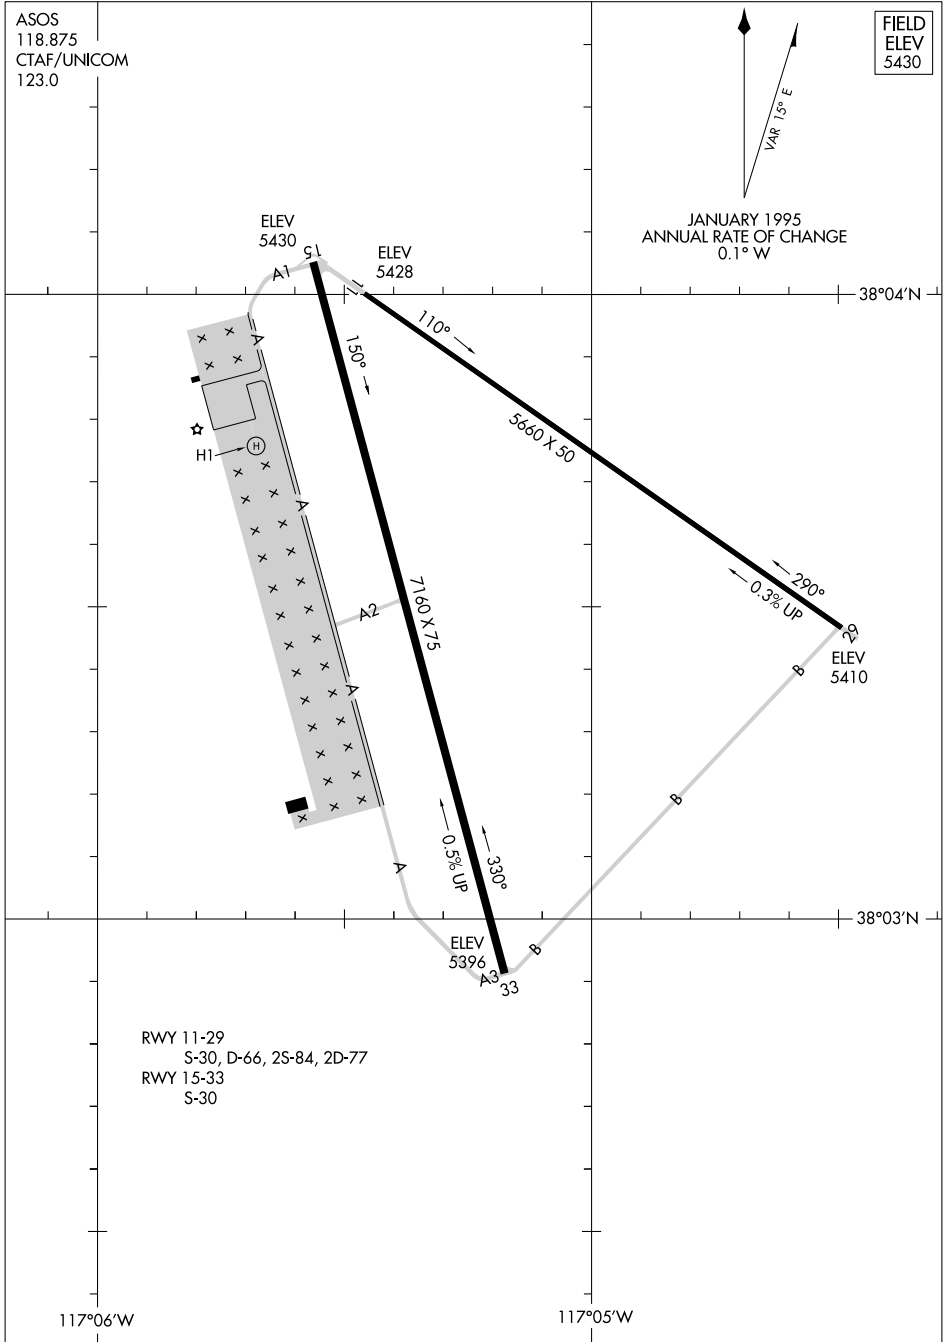

26134

AIRPORT DIAGRAM

AL-423 (FAA)

TONOPAH (TPH)
TONOPAH, NEVADA

ASOS
118.875
CTAF/UNICOM
123.0

FIELD
ELEV
5430

JANUARY 1995
ANNUAL RATE OF CHANGE
0.1° W

SW-4, 14 MAY 2026 to 11 JUN 2026

SW-4, 14 MAY 2026 to 11 JUN 2026

AIRPORT DIAGRAM

26134

TONOPAH, NEVADA
TONOPAH (TPH)