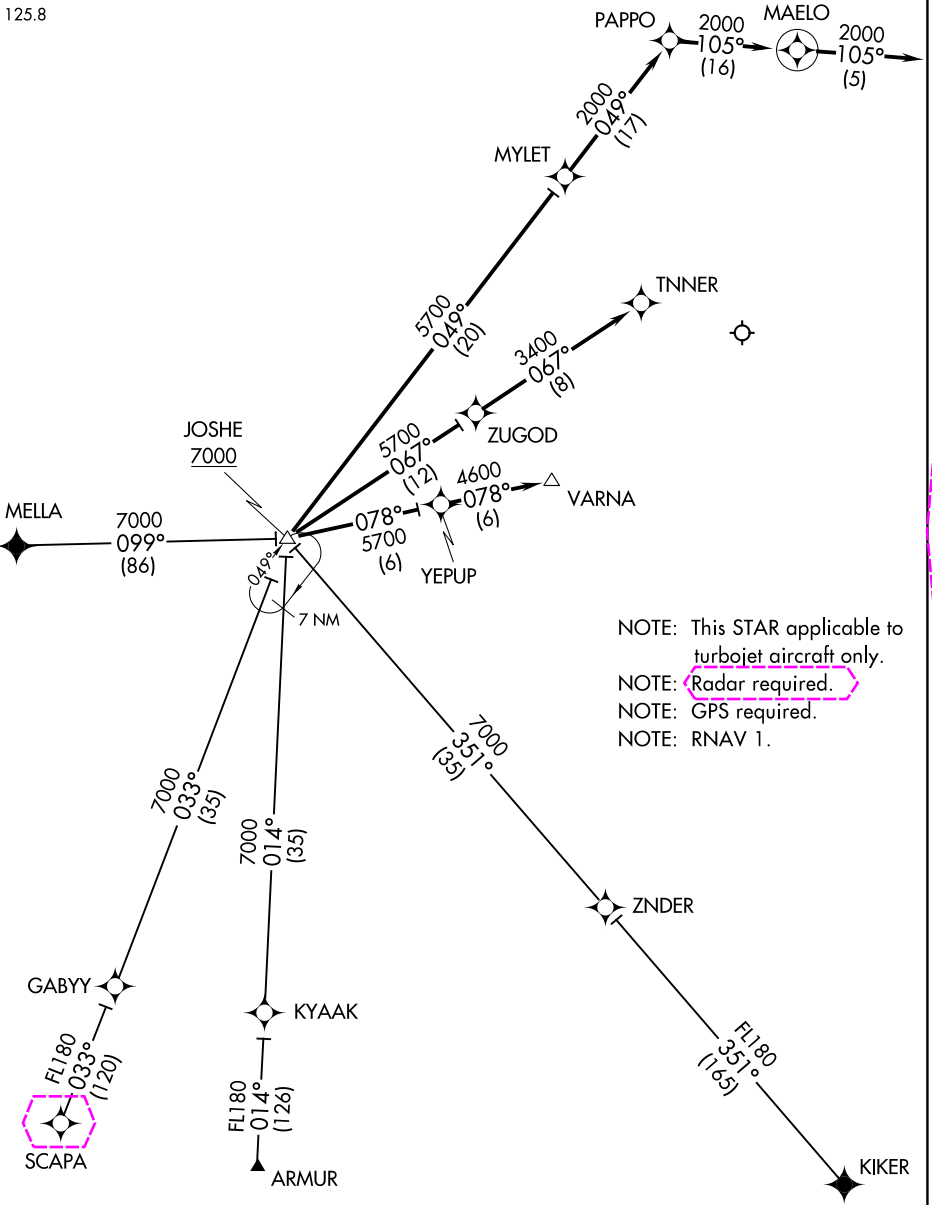

(JOSHE.JOSHE3) 19339

AL-784 (FAA)

LUIS MUNOZ MARIN INTL
SAN JUAN, PUERTO RICO

JOSHE THREE ARRIVAL (RNAV)

SAN JUAN APP CON
119.4 269.2 (WEST & SW)
120.9 290.2 (NORTH & EAST)
D-ATIS
125.8

- NOTE: This STAR applicable to turbojet aircraft only.
- NOTE: Radar required.
- NOTE: GPS required.
- NOTE: RNAV 1.

(NARRATIVE ON FOLLOWING PAGE)

SE-3, 19 FEB 2026 to 19 MAR 2026

SE-3, 19 FEB 2026 to 19 MAR 2026

JOSHE THREE ARRIVAL (RNAV)

(JOSHE.JOSHE3) 18NOV10

SAN JUAN, PUERTO RICO
LUIS MUNOZ MARIN INTL

(JOSHE.JOSHE3) 26078

AL-784 (FAA)

LUIS MUNOZ MARIN INTL
SAN JUAN, PUERTO RICO

JOSHE THREE ARRIVAL (RNAV)

SAN JUAN APP CON
119.4 269.2 (W & SW)
120.9 290.2 (N & E)
D-ATIS
125.8

SE-3, 19 MAR 2026 to 16 APR 2026

SE-3, 19 MAR 2026 to 16 APR 2026

NOTE: Chart not to scale.

(CONTINUED ON FOLLOWING PAGE)

JOSHE THREE ARRIVAL (RNAV)

(JOSHE.JOSHE3) 18NOV10

SAN JUAN, PUERTO RICO
LUIS MUNOZ MARIN INTL