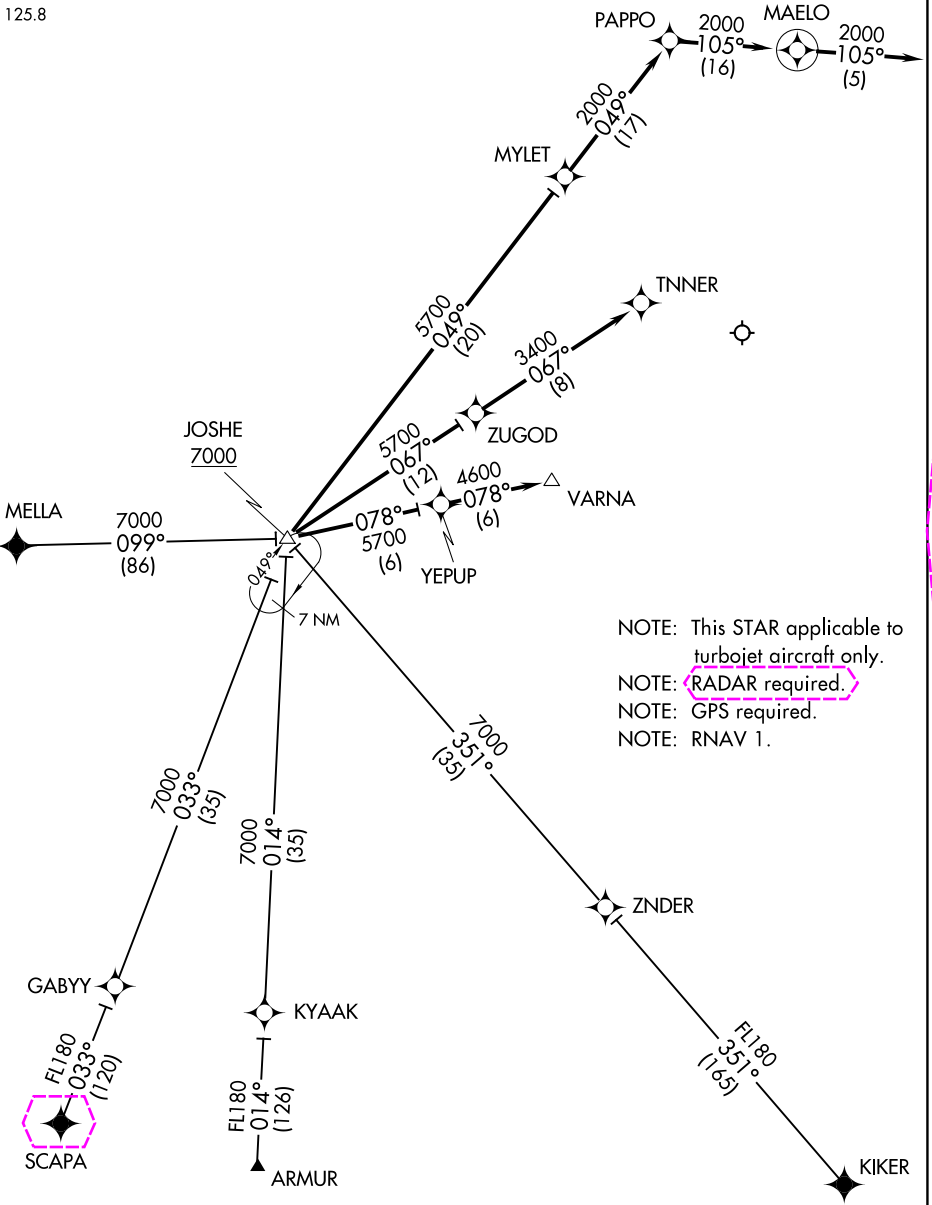

(JOSHE.JOSHE3) 19339

AL-784 (FAA)

LUIS MUNOZ MARIN INTL
SAN JUAN, PUERTO RICO

JOSHE THREE ARRIVAL (RNAV)

SAN JUAN APP CON
119.4 269.2 (WEST & SW)
120.9 290.2 (NORTH & EAST)
D-ATIS
125.8

- NOTE: This STAR applicable to turbojet aircraft only.
- NOTE: Radar required.
- NOTE: GPS required.
- NOTE: RNAV 1.

(NARRATIVE ON FOLLOWING PAGE)

SE-3, 19 FEB 2026 to 19 MAR 2026

SE-3, 19 FEB 2026 to 19 MAR 2026

JOSHE THREE ARRIVAL (RNAV)

(JOSHE.JOSHE3) 18NOV10

SAN JUAN, PUERTO RICO
LUIS MUNOZ MARIN INTL

(JOSHE.JOSHE3) 26078

AL-784 (FAA)

LUIS MUNOZ MARIN INTL
SAN JUAN, PUERTO RICO

JOSHE THREE ARRIVAL (RNAV)

SAN JUAN APP CON
119.4 269.2 (W & SW)
120.9 290.2 (N & E)
D-ATIS
125.8

SE-3, 19 MAR 2026 to 16 APR 2026

SE-3, 19 MAR 2026 to 16 APR 2026

NOTE: Chart not to scale.

(CONTINUED ON FOLLOWING PAGE)

JOSHE THREE ARRIVAL (RNAV)

(JOSHE.JOSHE3) 18NOV10

SAN JUAN, PUERTO RICO
LUIS MUNOZ MARIN INTL