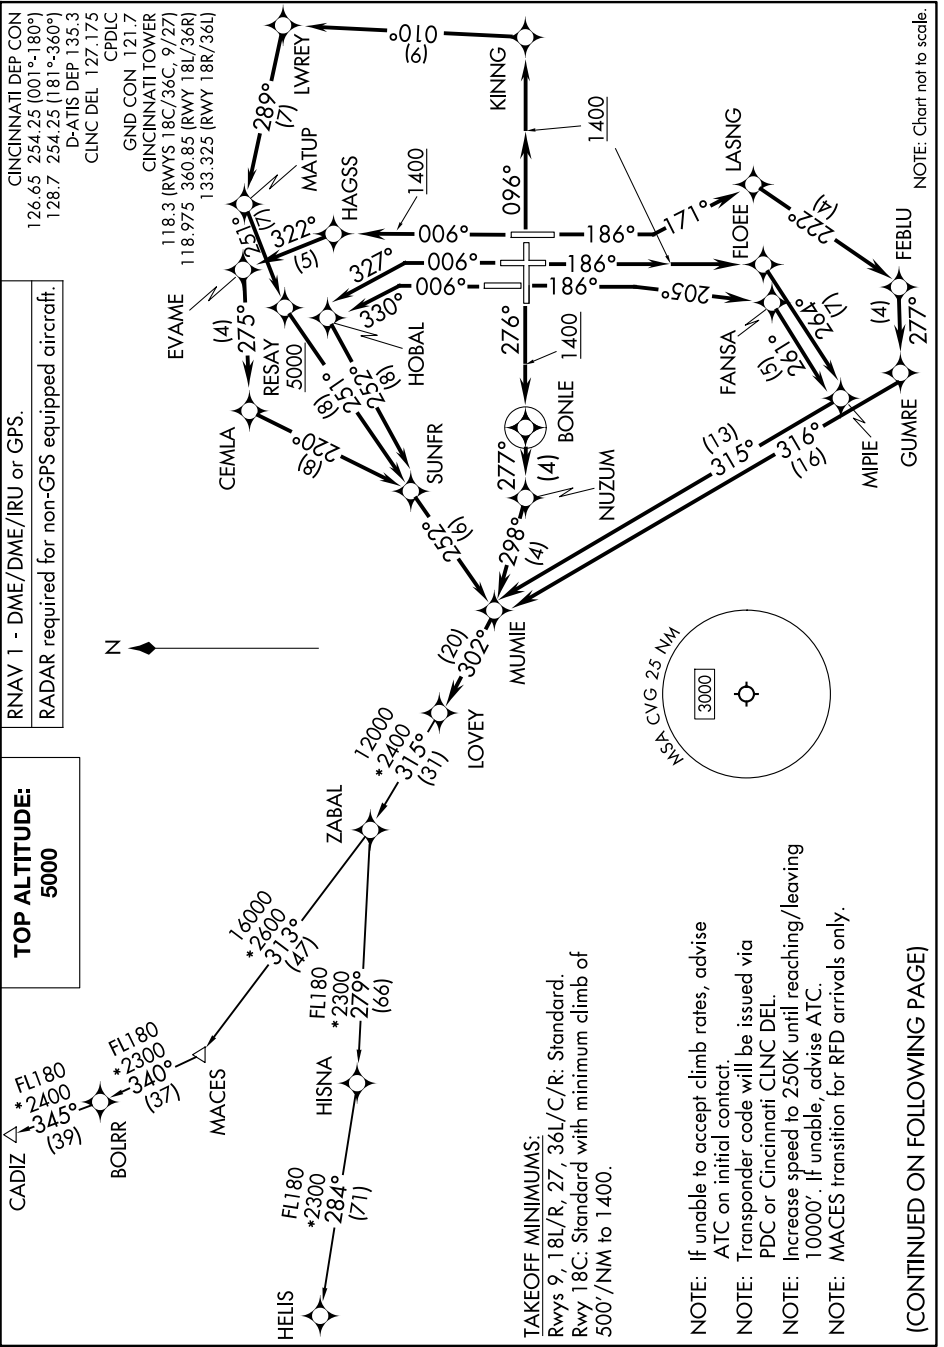

LOVEY EIGHT DEPARTURE (RNAV)

AL-655 (FAA)

COVINGTON, KENTUCKY

LOVEY EIGHT DEPARTURE (RNAV)

NOTE: Chart not to scale.