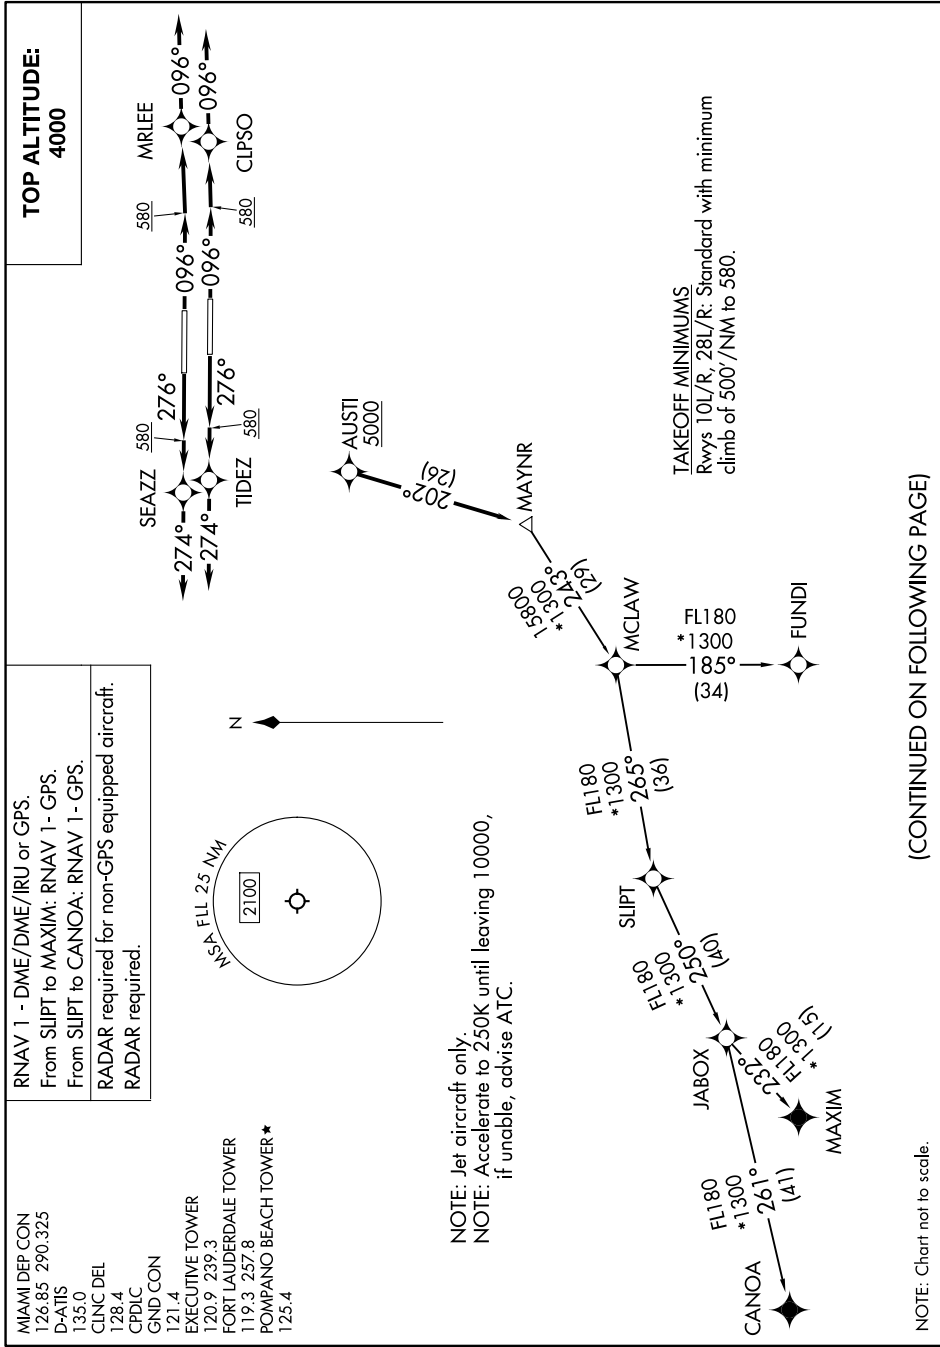

MAYNR THREE DEPARTURE (RNAV)

FORT LAUDERDALE, FLORIDA

SE-3, 19 FEB 2026 to 19 MAR 2026

MAYNR THREE DEPARTURE (RNAV)

(MAYNR3.MAYNR) 31OCT24

FORT LAUDERDALE, FLORIDA

FORT LAUDERDALE/HOLLYWOOD INTL (FLL)

(CONTINUED ON FOLLOWING PAGE)

SE-3, 19 FEB 2026 to 19 MAR 2026

NOTE: Chart not to scale.

TAKEOFF MINIMUMS
Rwys 10L/R, 28L/R: Standard with minimum
climb of 500'/NM to 580.