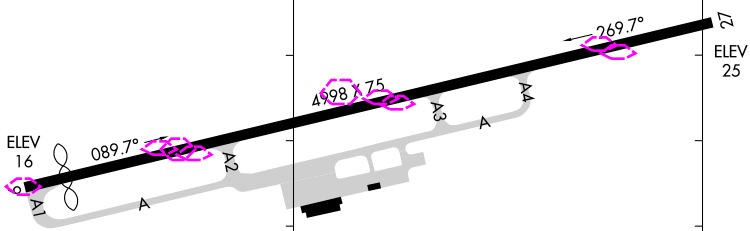

FIELD
ELEV
29

D

18°16.0'N

JANUARY 2025
ANNUAL RATE OF CHANGE
0.1° W

18°15.5'N

SE-3, 22 JAN 2026 to 19 FEB 2026

SE-3, 22 JAN 2026 to 19 FEB 2026

ELEV
25