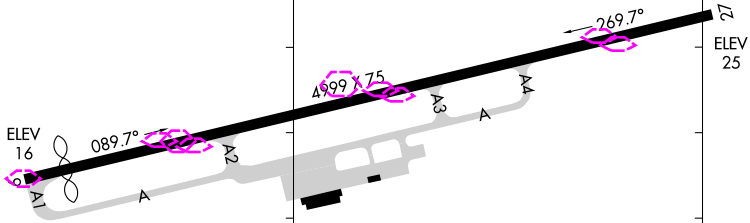

25275

AIRPORT DIAGRAM

EUGENIO MARIA DE HOSTOS (MAZ)(TJMZ)
MAYAGUEZ, PUERTO RICO

AL-5328 (FAA)

CLNC DEL
121.7
CTAF/UNICOM
122.8

FIELD
ELEV
29

D

18°16.0'N

JANUARY 2025
ANNUAL RATE OF CHANGE
0.1° W

18°15.5'N

SE-3, 25 DEC 2025 to 22 JAN 2026

SE-3, 25 DEC 2025 to 22 JAN 2026

ELEV
25

ELEV
16

RWY 09-27
S-85, D-108, 2D-170

67°09.0'W