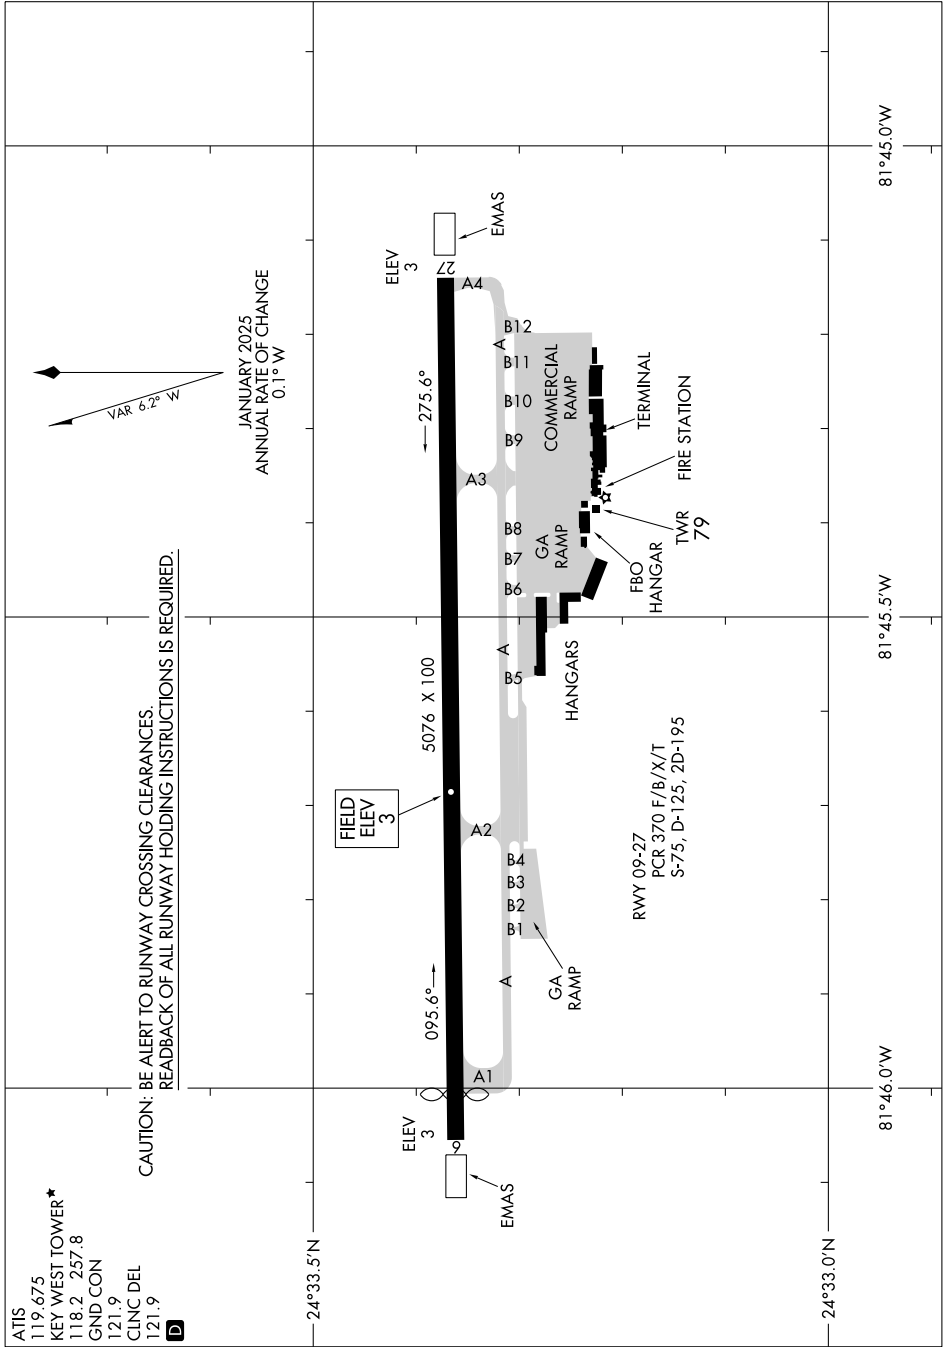

AIRPORT DIAGRAM

AL-606 (FAA)

KEY WEST INTL (EYW)
KEY WEST, FLORIDA

SE-3, 25 DEC 2025 to 22 JAN 2026

CAUTION: BE ALERT TO RUNWAY CROSSING CLEARANCES.
READBACK OF ALL RUNWAY HOLDING INSTRUCTIONS IS REQUIRED.

ATIS 119.675
 KEY WEST TOWER* 118.2 257.8
 GND CON 121.9
 CLNC DEL 121.9
D

AIRPORT DIAGRAM

KEY WEST, FLORIDA
KEY WEST INTL (EYW)

SE-3, 25 DEC 2025 to 22 JAN 2026