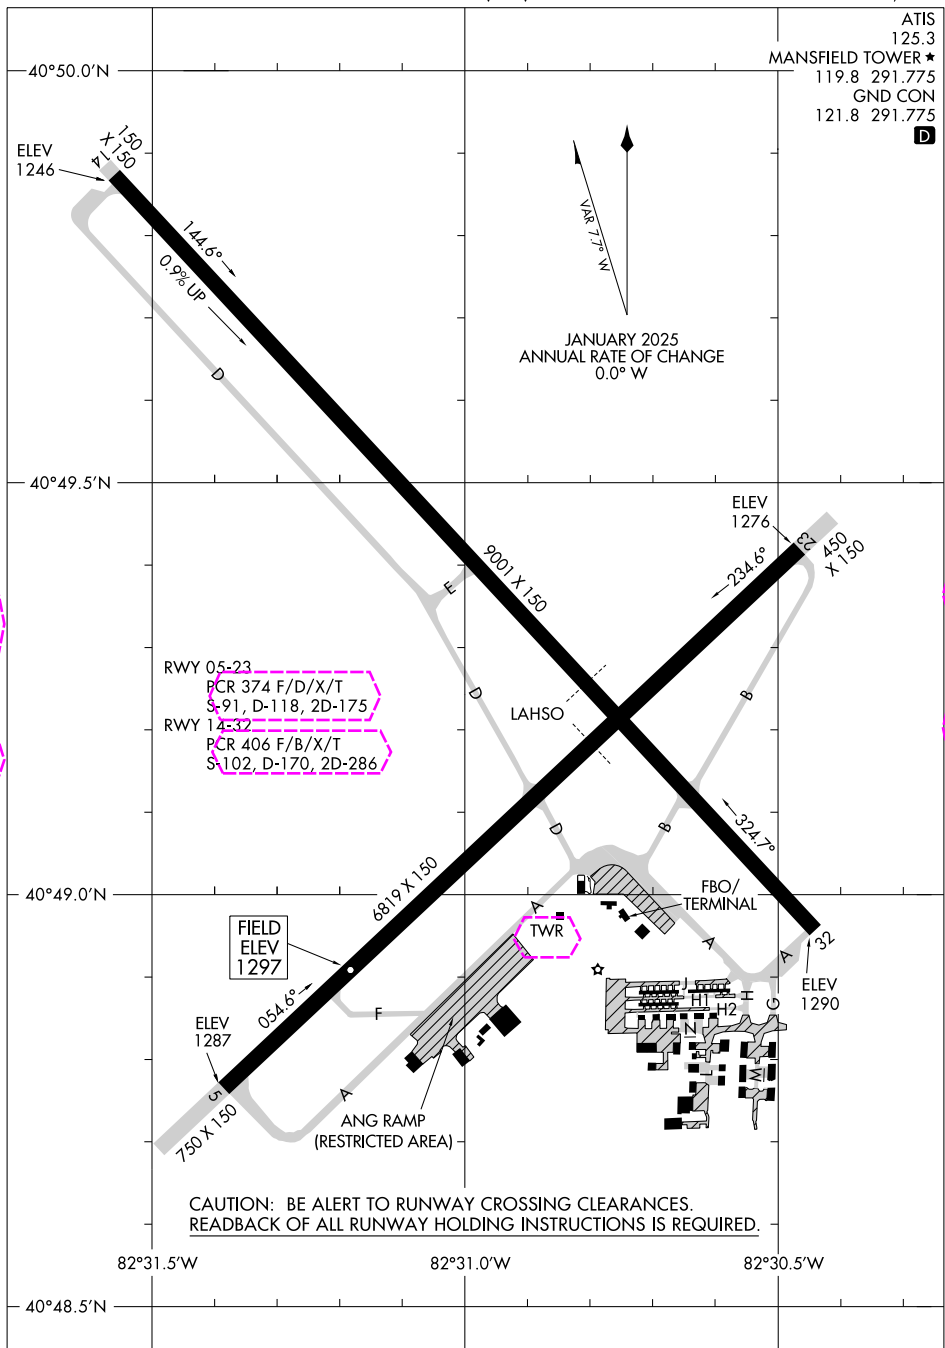

25107

AIRPORT DIAGRAM

AL-860 (FAA)

MANSFIELD LAHM RGNL (MFD)

MANSFIELD, OHIO

ATIS 125.3
 MANSFIELD TOWER ★ 119.8 291.775
 GND CON 121.8 291.775

EC-2, 30 OCT 2025 to 27 NOV 2025

EC-2, 30 OCT 2025 to 27 NOV 2025

AIRPORT DIAGRAM

25107

MANSFIELD, OHIO
MANSFIELD LAHM RGNL (MFD)

MANSFIELD, OHIO

25331

AIRPORT DIAGRAM

AL-860 (FAA)

MANSFIELD LAHM RGNL (MFD)

MANSFIELD, OHIO

EC-2, 27 NOV 2025 to 25 DEC 2025

EC-2, 27 NOV 2025 to 25 DEC 2025

AIRPORT DIAGRAM

25331

MANSFIELD, OHIO
MANSFIELD LAHM RGNL (MFD)