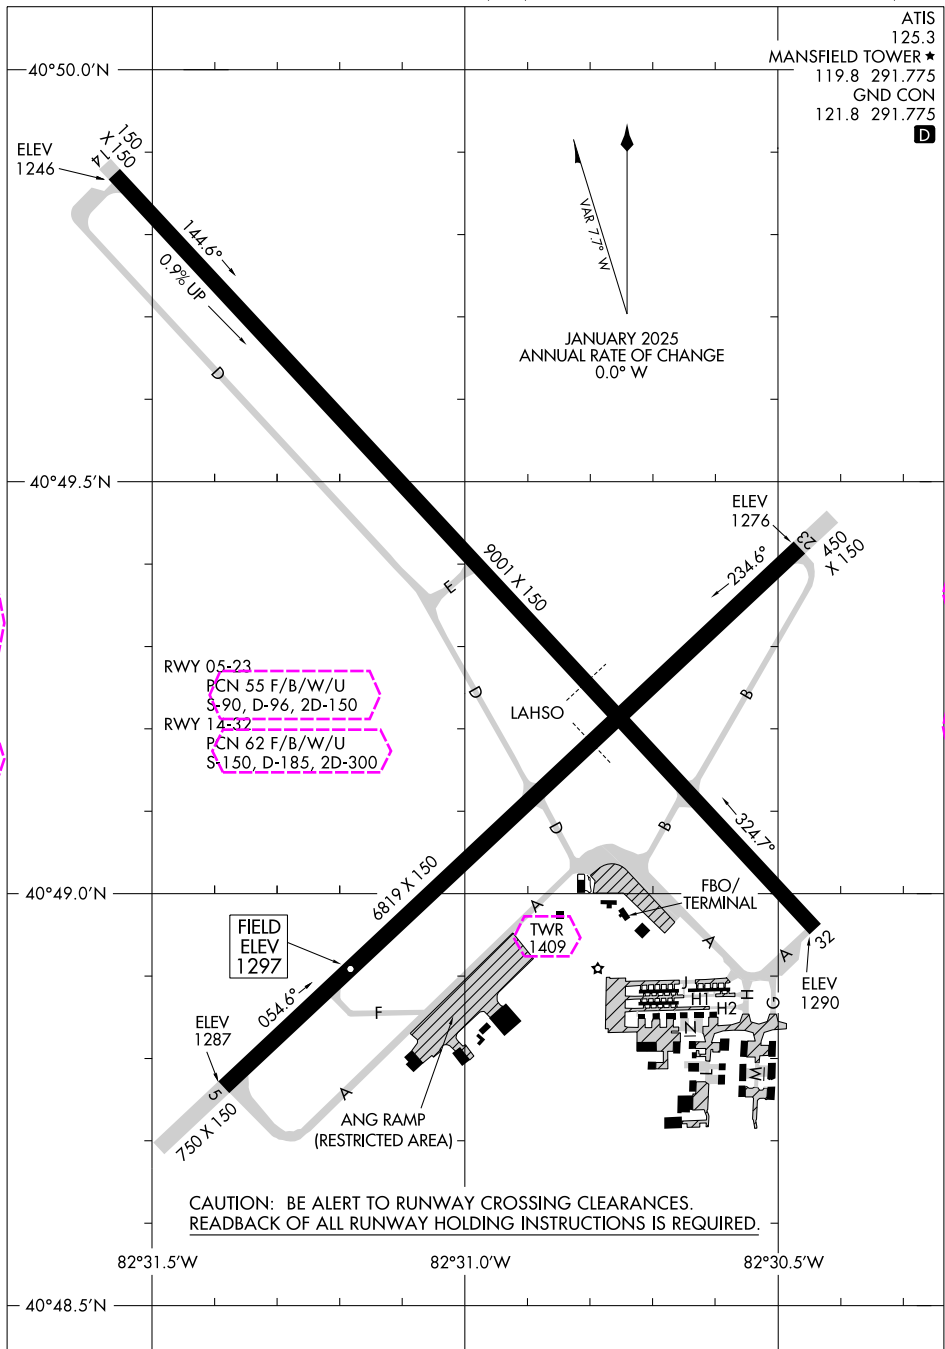

25107

AIRPORT DIAGRAM

AL-860 (FAA)

MANSFIELD LAHM RGNL (MFD)

MANSFIELD, OHIO

ATIS 125.3
 MANSFIELD TOWER ★ 119.8 291.775
 GND CON 121.8 291.775

EC-2, 30 OCT 2025 to 27 NOV 2025

EC-2, 30 OCT 2025 to 27 NOV 2025

AIRPORT DIAGRAM

25107

MANSFIELD, OHIO
MANSFIELD LAHM RGNL (MFD)

MANSFIELD, OHIO

25331

AIRPORT DIAGRAM

AL-860 (FAA)

MANSFIELD LAHM RGNL (MFD)

MANSFIELD, OHIO

EC-2, 27 NOV 2025 to 25 DEC 2025

EC-2, 27 NOV 2025 to 25 DEC 2025

AIRPORT DIAGRAM

25331

MANSFIELD, OHIO
MANSFIELD LAHM RGNL (MFD)