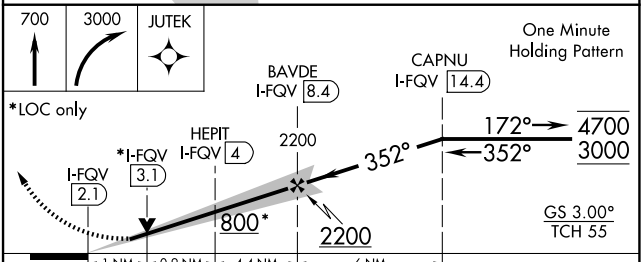

# ILS or LOC RWY 35

PLATTSBURGH INTL (PBG)

DME required. RNAV 1-GPS required.		MALSR
<p>▼ For inop ALS, increase S-LOC 35 Cat C/D visibility to 1 SM.</p> <p>▲</p>		MISSED APPROACH: Climb to 700 then climbing right turn to 3000 direct JUTEK and hold.
ASOS <b>132.225</b>	BURLINGTON APP CON ★ <b>121.1 278.8</b>	UNICOM <b>122.7 (CTAF) 0</b>