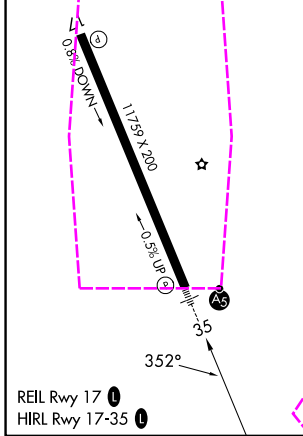

PLATTSBURGH, NEW YORK

AL-729 (FAA)

25331

LOC/DME I-FQV 109.7 Chan 34	APP CRS 352°	Rwy Ldg 11759 TDZE 177 Apt Elev 234

ILS or LOC RWY 35

PLATTSBURGH INTL (PBG)

DME required. RNAV 1-GPS required.		MALSR
▼ For inop ALS, increase S-LOC 35 Cat C/D visibility to 1 SM. ▲		MISSED APPROACH: Climb to 700 then climbing right turn to 3000 direct JUTEK and hold.
ASOS 132.225	BURLINGTON APP CON ★ 121.1 278.8	UNICOM 122.7 (CTAF) 0

700	3000	JUTEK	One Minute Holding Pattern			
*LOC only		BAVDE I-FQV (8.4)	CAPNU I-FQV (14.4)			
I-FQV (2.1)	*I-FQV (3.1)	HEPT I-FQV (4)	2200	172° → 4700	← 352° 3000	
			800*	2200	GS 3.00° TCH 55'	
1 NM		0.9 NM	4.4 NM	6 NM		
CATEGORY	A	B	C	D		
S-ILS 35	377-½		200 (200-½)			
S-LOC 35	520-½	343 (300-½)	520-⅝	343 (300-⅝)		
CIRCLING	720-1 486 (500-1)	740-1 506 (600-1)	800-1½ 566 (600-1½)	960-2¼ 726 (800-2¼)		

PLATTSBURGH, NEW YORK
Amdt 2A 22APR21

44°39'N-73°28'W

ILS or LOC RWY 35

PLATTSBURGH INTL (PBG)

NE-2, 27 NOV 2025 to 25 DEC 2025