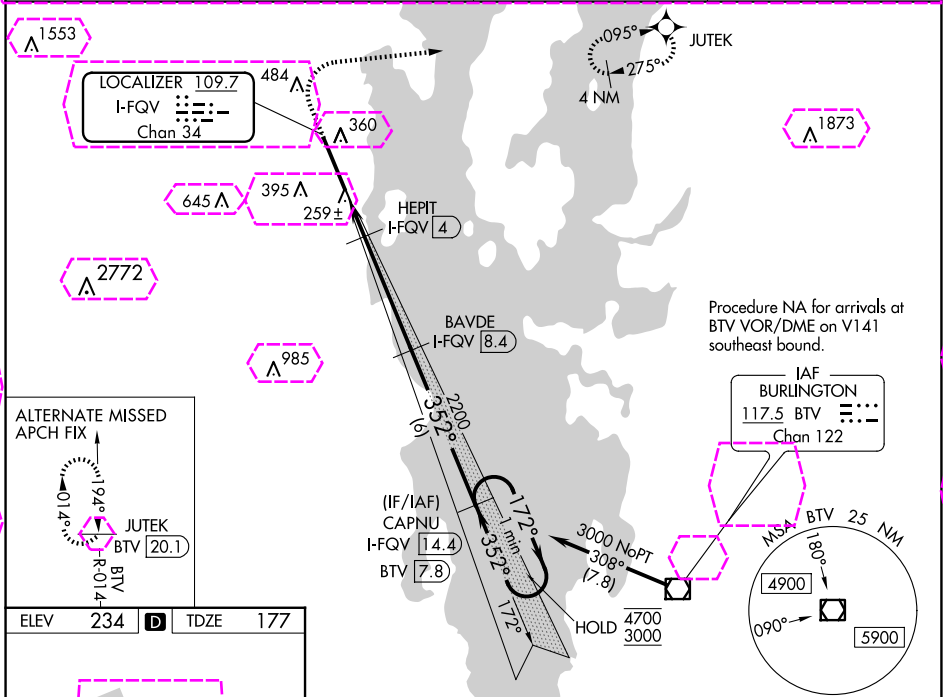

PLATTSBURGH, NEW YORK

AL-729 (FAA)

23166

LOC/DME I-FQV <b>109.7</b> Chan <b>34</b>	APP CRS <b>352°</b>	Rwy Idg <b>11759</b> TDZE <b>177</b> Apt Elev <b>234</b>
---	------------------------	--

# ILS or LOC RWY 35

PLATTSBURGH INTL (PBG)

DME required. RNAV 1-GPS required.		MALSR	MISSED APPROACH: Climb to 700 then climbing right turn to 3000 direct JUTEK and hold.
For inop ALS, increase S-LOC 35 Cat C/D visibility to 1 SM.		ASOS <b>132.225</b>	
BURLINGTON APP CON* <b>121.1 278.8</b>		CNLC DEL <b>121.85</b>	UNICOM <b>122.7 (CTAF)</b>

PLATTSBURGH, NEW YORK  
Amdt 2A 22APR21

44°39'N-73°28'W