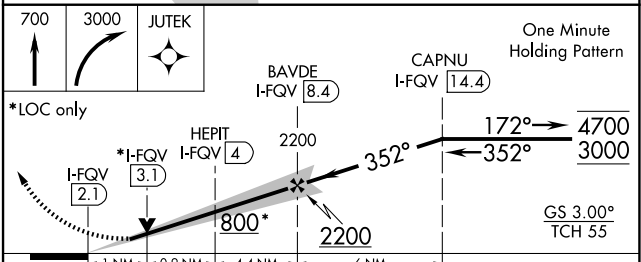

PLATTSBURGH, NEW YORK

AL-729 (FAA)

23166

LOC/DME I-FQV <b>109.7</b> Chan <b>34</b>	APP CRS <b>352°</b>	Rwy Idg <b>11759</b> TDZE <b>177</b> Apt Elev <b>234</b>
---	------------------------	--

# ILS or LOC RWY 35

PLATTSBURGH INTL (PBG)

DME required. RNAV 1-GPS required.		MALSR	MISSED APPROACH: Climb to 700 then climbing right turn to 3000 direct JUTEK and hold.
For inop ALS, increase S-LOC 35 Cat C/D visibility to 1 SM.		ASOS <b>132.225</b>	
BURLINGTON APP CON* <b>121.1 278.8</b>		CNLC DEL <b>121.85</b>	UNICOM <b>122.7 (CTAF)</b>

ELEV 234	D	TDZE 177
----------	---	----------

CATEGORY	A	B	C	D
S-ILS 35	377-½		200 (200-½)	
S-LOC 35	520-½	343 (300-½)	520-⅝	343 (300-⅝)
<b>CIRCLING</b>	720-1 486 (500-1)	740-1 506 (600-1)	800-1½ 566 (600-1½)	960-2¼ 726 (800-2¼)