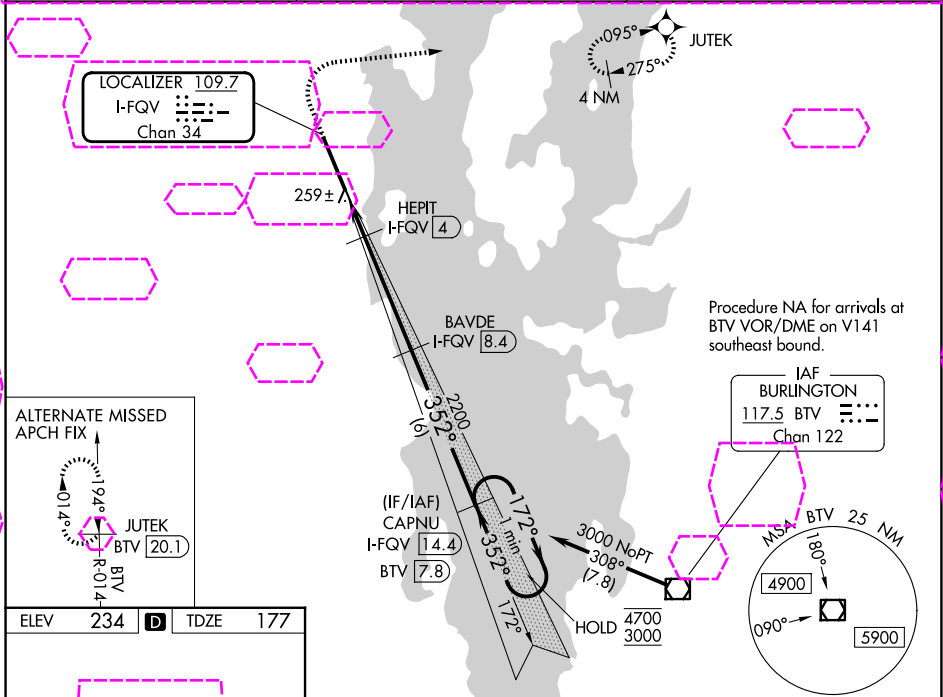

PLATTSBURGH, NEW YORK

AL-729 (FAA)

25331

LOC/DME I-FQV 109.7 Chan 34	APP CRS 352°	Rwy Ldg 11759 TDZE 177 Apt Elev 234

ILS or LOC RWY 35

PLATTSBURGH INTL (PBG)

DME required. RNAV 1-GPS required.		MALSR
▼ For inop ALS, increase S-LOC 35 Cat C/D visibility to 1 SM. ▲		MISSED APPROACH: Climb to 700 then climbing right turn to 3000 direct JUTEK and hold.
ASOS 132.225	BURLINGTON APP CON ★ 121.1 278.8	UNICOM 122.7 (CTAF) 0

700	3000	JUTEK	One Minute Holding Pattern			
*LOC only		BAVDE I-FQV (8.4)	CAPNU I-FQV (14.4)			
I-FQV (2.1)	*I-FQV (3.1)	HEPT I-FQV (4)	2200	172° → 4700	← 352° 3000	
			800*	2200	GS 3.00° TCH 55'	
1 NM		0.9 NM	4.4 NM	6 NM		
CATEGORY	A	B	C	D		
S-ILS 35	377-½		200 (200-½)			
S-LOC 35	520-½	343 (300-½)	520-⅝	343 (300-⅝)		
CIRCLING	720-1 486 (500-1)	740-1 506 (600-1)	800-1½ 566 (600-1½)	960-2¼ 726 (800-2¼)		

PLATTSBURGH, NEW YORK
Amdt 2A 22APR21

44°39'N-73°28'W

ILS or LOC RWY 35

PLATTSBURGH INTL (PBG)

NE-2, 27 NOV 2025 to 25 DEC 2025