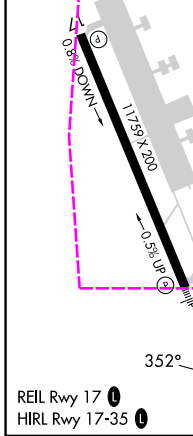

PLATTSBURGH, NEW YORK

AL-729 (FAA)

23166

LOC/DME I-FQV <b>109.7</b> Chan <b>34</b>	APP CRS <b>352°</b>	Rwy Idg <b>11759</b> TDZE <b>177</b> Apt Elev <b>234</b>
---	------------------------	--

# ILS or LOC RWY 35

PLATTSBURGH INTL (PBG)

DME required. RNAV 1-GPS required.		MALSR	MISSED APPROACH: Climb to 700 then climbing right turn to 3000 direct JUTEK and hold.
For inop ALS, increase S-LOC 35 Cat C/D visibility to 1 SM.		ASOS <b>132.225</b>	
BURLINGTON APP CON* <b>121.1 278.8</b>		CNLC DEL <b>121.85</b>	UNICOM <b>122.7 (CTAF)</b>

ELEV 234	D	TDZE 177
----------	---	----------

CATEGORY	A	B	C	D
S-ILS 35	377-½		200 (200-½)	
S-LOC 35	520-½	343 (300-½)	520-⅝	343 (300-⅝)
<b>CIRCLING</b>	720-1 486 (500-1)	740-1 506 (600-1)	800-1½ 566 (600-1½)	960-2¼ 726 (800-2¼)

PLATTSBURGH, NEW YORK  
Amdt 2A 22APR21

44°39'N-73°28'W