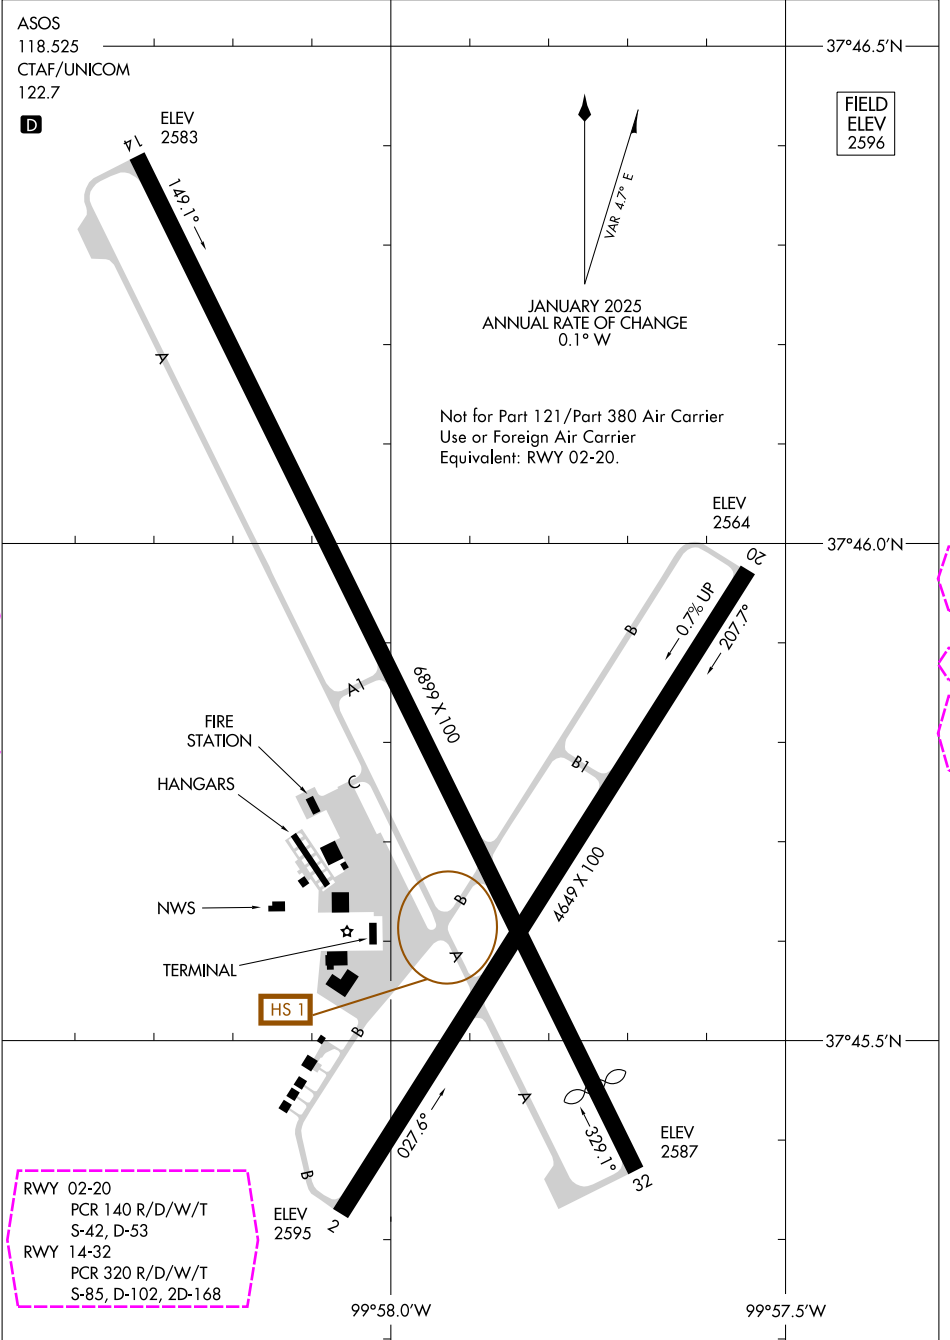

25275

AIRPORT DIAGRAM

AL-676 (FAA)

DODGE CITY RGNL (DDC)
DODGE CITY, KANSAS

NC-2: 30 OCT 2025 to 27 NOV 2025

NC-2: 30 OCT 2025 to 27 NOV 2025

AIRPORT DIAGRAM

25275

DODGE CITY, KANSAS
DODGE CITY RGNL (DDC)

25331

AIRPORT DIAGRAM

AL-676 (FAA)

DODGE CITY RGNL (DDC)
DODGE CITY, KANSAS

NC-2 27 NOV 2025 to 25 DEC 2025

NC-2 27 NOV 2025 to 25 DEC 2025

AIRPORT DIAGRAM