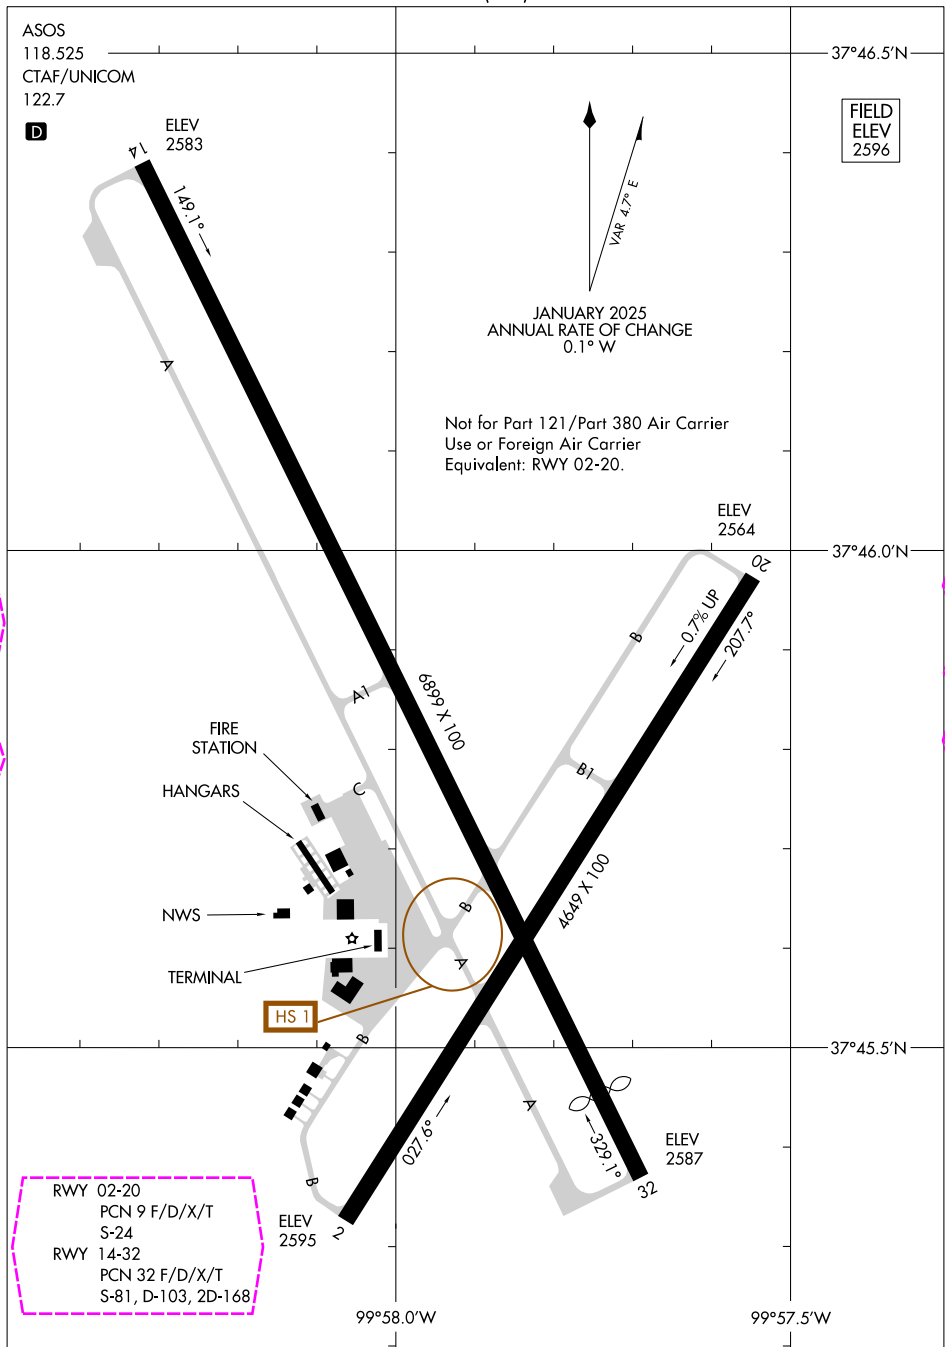

25275

AIRPORT DIAGRAM

AL-676 (FAA)

DODGE CITY RGNL (DDC)
DODGE CITY, KANSAS

NC-2: 30 OCT 2025 to 27 NOV 2025

NC-2: 30 OCT 2025 to 27 NOV 2025

AIRPORT DIAGRAM

25275

DODGE CITY, KANSAS
DODGE CITY RGNL (DDC)

25331

AIRPORT DIAGRAM

AL-676 (FAA)

DODGE CITY RGNL (DDC)
DODGE CITY, KANSAS

NC-2 27 NOV 2025 to 25 DEC 2025

NC-2 27 NOV 2025 to 25 DEC 2025

AIRPORT DIAGRAM