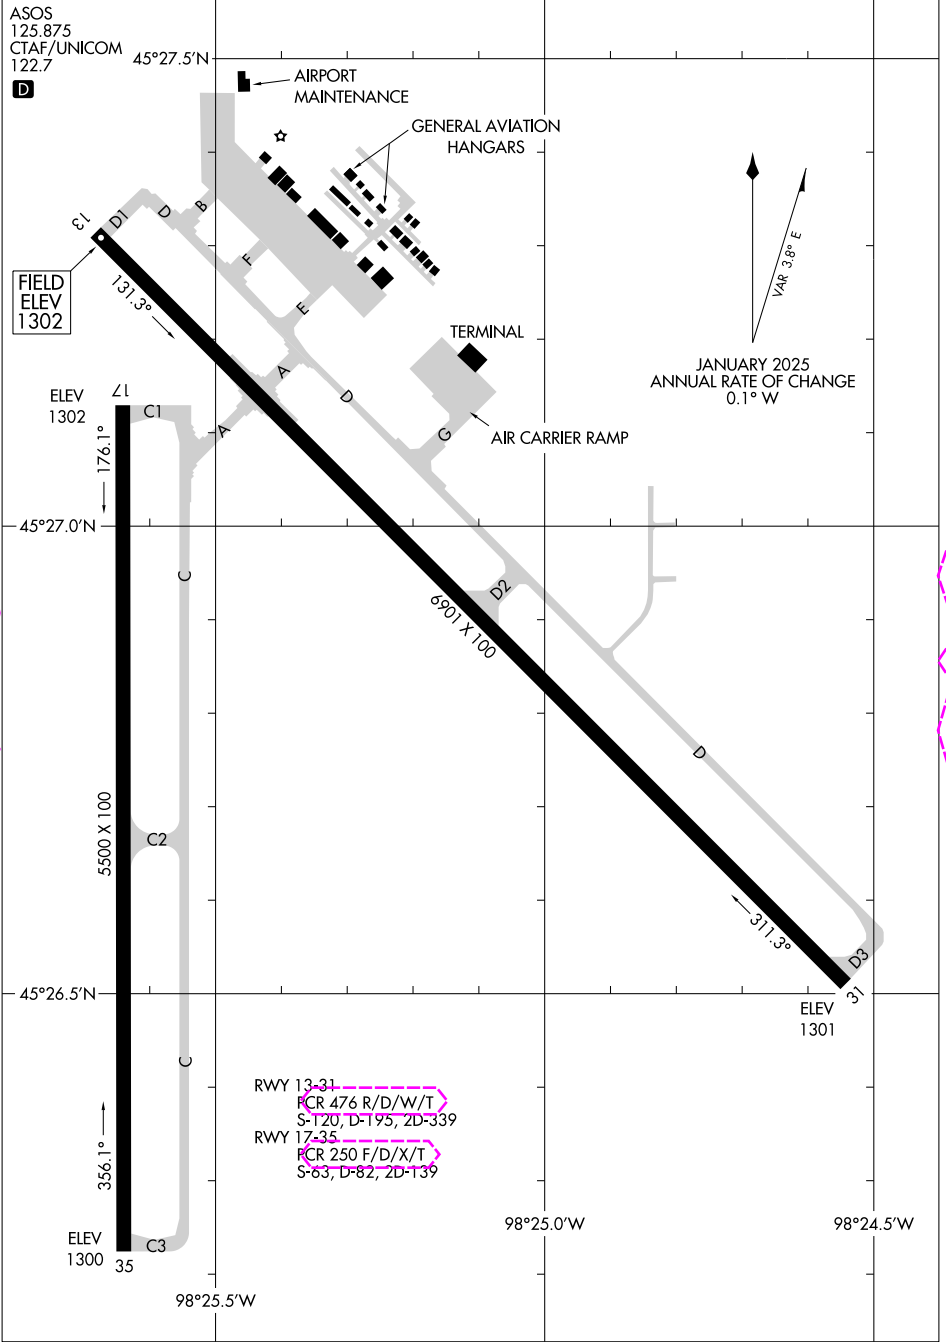

# AIRPORT DIAGRAM

AL-642 (FAA)

ABERDEEN RGNL (ABR)  
ABERDEEN, SOUTH DAKOTA

# AIRPORT DIAGRAM

ABERDEEN, SOUTH DAKOTA  
ABERDEEN RGNL (ABR)

25219

25331

# AIRPORT DIAGRAM

AL-642 (FAA)

ABERDEEN RGNL (ABR)  
ABERDEEN, SOUTH DAKOTA

NC-1, 27 NOV 2025 to 25 DEC 2025

NC-1, 27 NOV 2025 to 25 DEC 2025

# AIRPORT DIAGRAM

25331

ABERDEEN, SOUTH DAKOTA  
ABERDEEN RGNL (ABR)