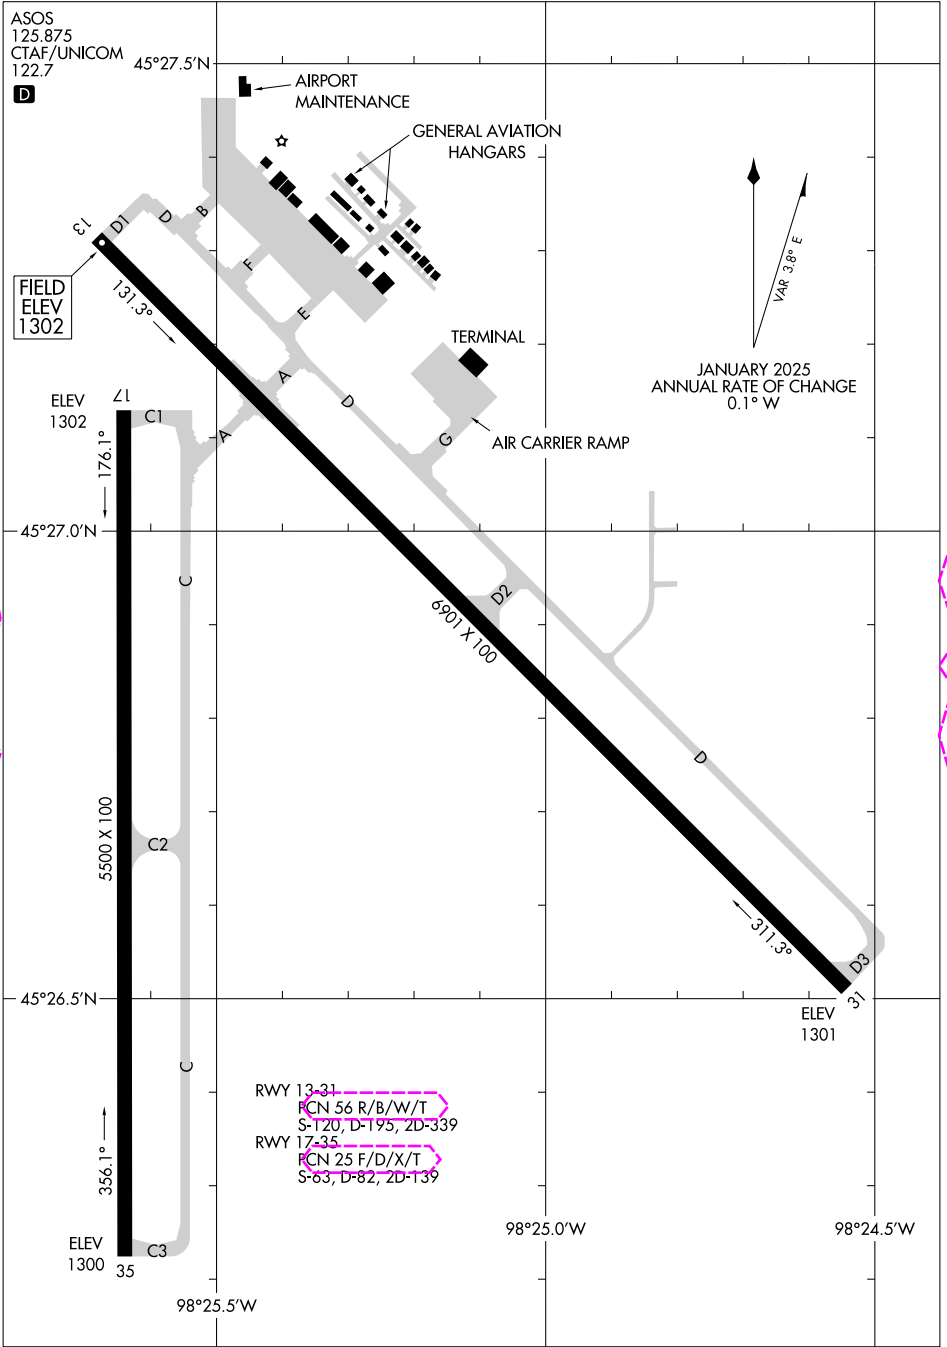

# AIRPORT DIAGRAM

AL-642 (FAA)

ABERDEEN RGNL (ABR)  
ABERDEEN, SOUTH DAKOTA

# AIRPORT DIAGRAM

ABERDEEN, SOUTH DAKOTA  
ABERDEEN RGNL (ABR)

25219

25331

# AIRPORT DIAGRAM

AL-642 (FAA)

ABERDEEN RGNL (ABR)  
ABERDEEN, SOUTH DAKOTA

NC-1, 27 NOV 2025 to 25 DEC 2025

NC-1, 27 NOV 2025 to 25 DEC 2025

# AIRPORT DIAGRAM

25331

ABERDEEN, SOUTH DAKOTA  
ABERDEEN RGNL (ABR)