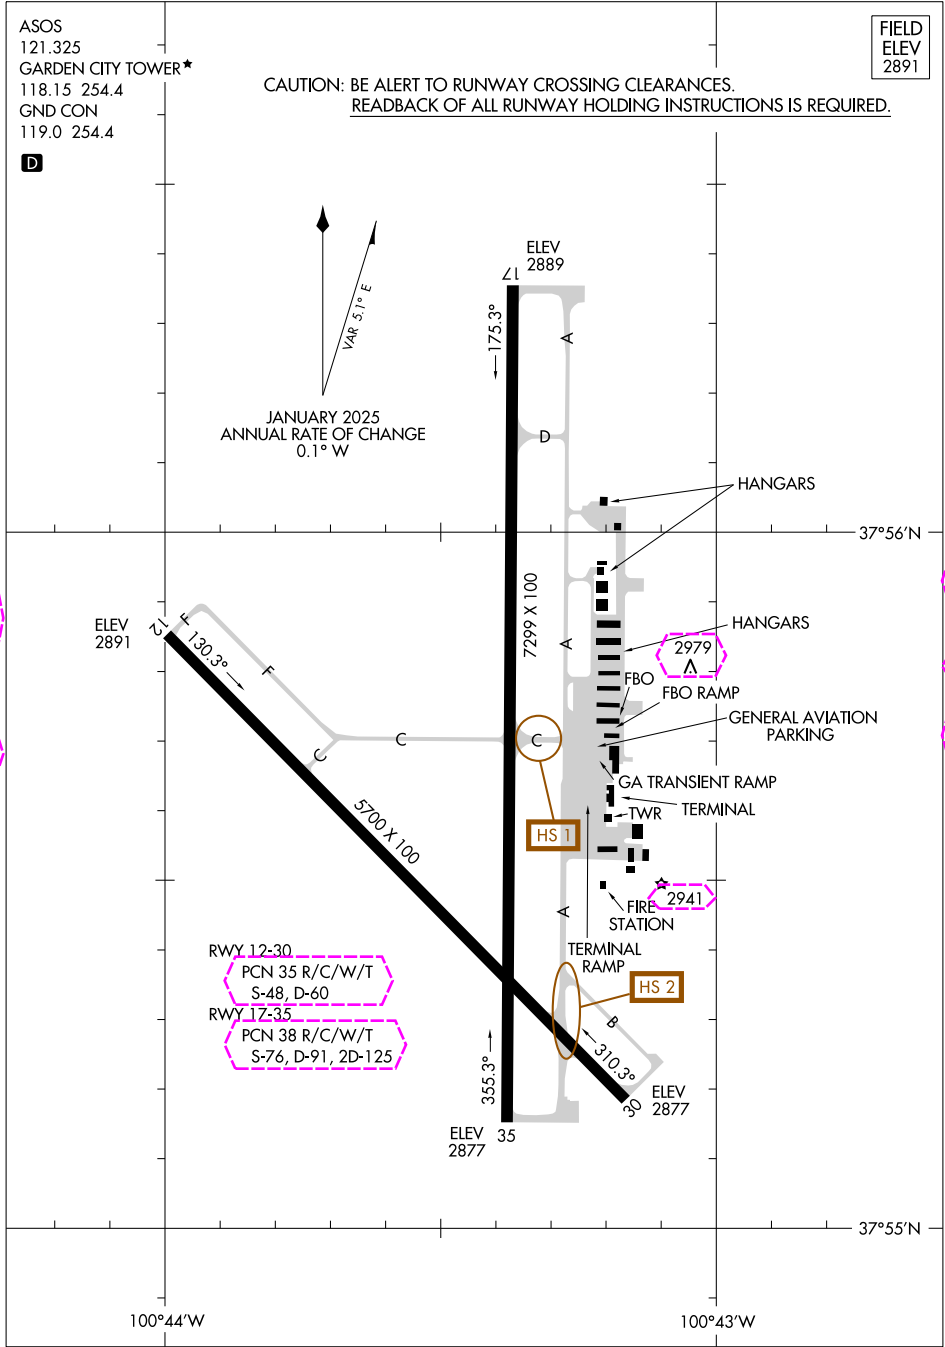

# AIRPORT DIAGRAM

AL-491 (FAA)

GARDEN CITY RGNL (GCK)  
GARDEN CITY, KANSAS

ASOS  
121.325  
GARDEN CITY TOWER\*  
118.15 254.4  
GND CON  
119.0 254.4

FIELD  
ELEV  
2891

CAUTION: BE ALERT TO RUNWAY CROSSING CLEARANCES.  
READBACK OF ALL RUNWAY HOLDING INSTRUCTIONS IS REQUIRED.

D

VAR 5.1° E  
JANUARY 2025  
ANNUAL RATE OF CHANGE  
0.1° W

NC-2, 30 OCT 2025 to 27 NOV 2025

NC-2, 30 OCT 2025 to 27 NOV 2025