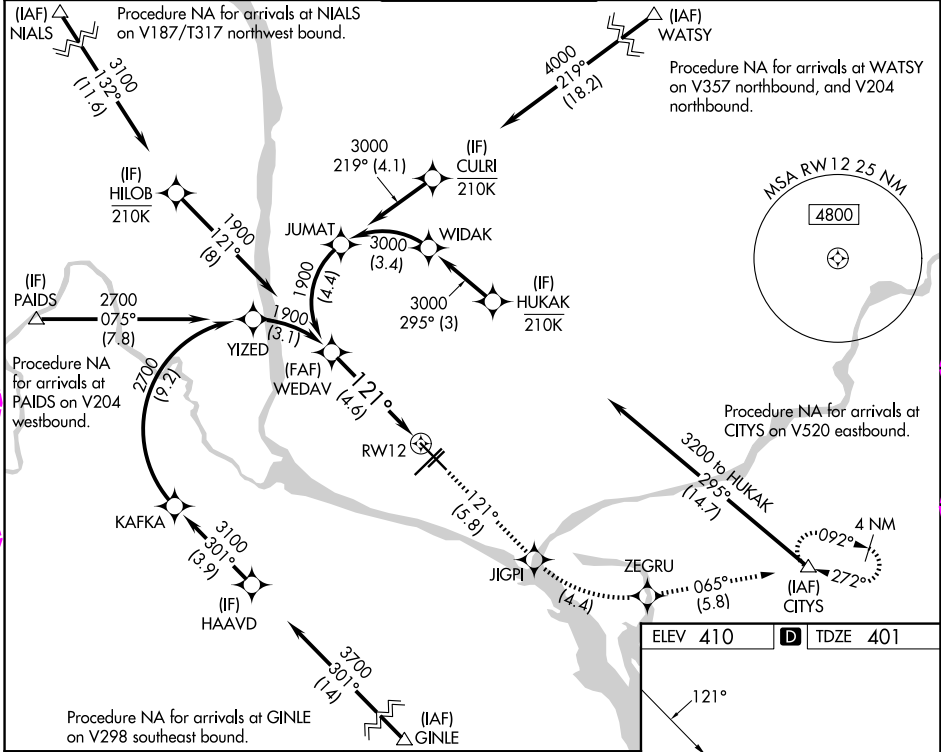

PASCO, WASHINGTON

AL-474 (FAA)

25275

APP CRS	Rwy Ldg	7504
121°	TDZE	401
	Apt Elev	410

RNAV (RNP) Z RWY 12

TRI-CITIES (PSC)

RNP AR APCH - GPS, RF. Authorization required. From JUMAT, HUKAK, YIZED: min RNP 0.50.

▼ For uncompensated Baro-VNAV systems, procedure NA below -1.4°C or above 54°C.

MISSED APPROACH: Climb to 3200 on track 121° to JIGPI, left turn to ZEGRU, and on track 065° to CITYS and hold.

ATIS 125.65	SPOKANE APP CON * 128.75 377.2	TRI-CITIES TOWER * 135.3 (CTAF) 285.55	GND CON 121.8	UNICOM 122.95
-----------------------	--	--	-------------------------	-------------------------

REIL Rwy 3L and 12
MIRL Rwy 12-30
HIRL Rwy 3L-21R

PASCO, WASHINGTON
Amdt 2 02OCT25

46°16'N-119°07'W

TRI-CITIES (PSC)
RNAV (RNP) Z RWY 12

PASCO, WASHINGTON

AL-474 (FAA)

25331

APP CRS	Rwy Ldg	7704
121°	TDZE	401
	Apt Elev	410

REIL Rwys 3L and 12 **1**

MIRL Rwy 12-30 **1**

HIRL Rwy 3L-21R **1**

PASCO, WASHINGTON
Amdt 2 02OCT25

46°16'N-119°07'W

TRI-CITIES (PSC)

RNAV (RNP) Z RWY 12