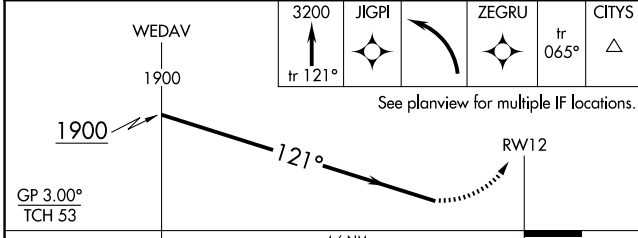

ELEV 410	D TDZE 401