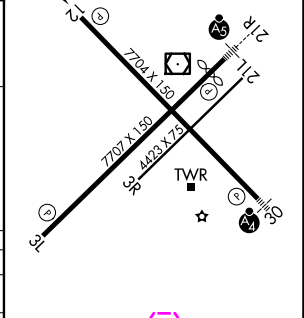

CATEGORY	A	B	C	D
RNP 0.11 DA	781-1 380 (400-1)			
RNP 0.30 DA	883-1 482 (500-1%)			

AUTHORIZATION REQUIRED

REIL Rwy 3L and 12
MIRL Rwy 12-30
HIRL Rwy 3L-21R

PASCO, WASHINGTON
Amdt 2 02OCT25

46°16'N-119°07'W

TRI-CITIES (PSC)
RNAV (RNP) Z RWY 12