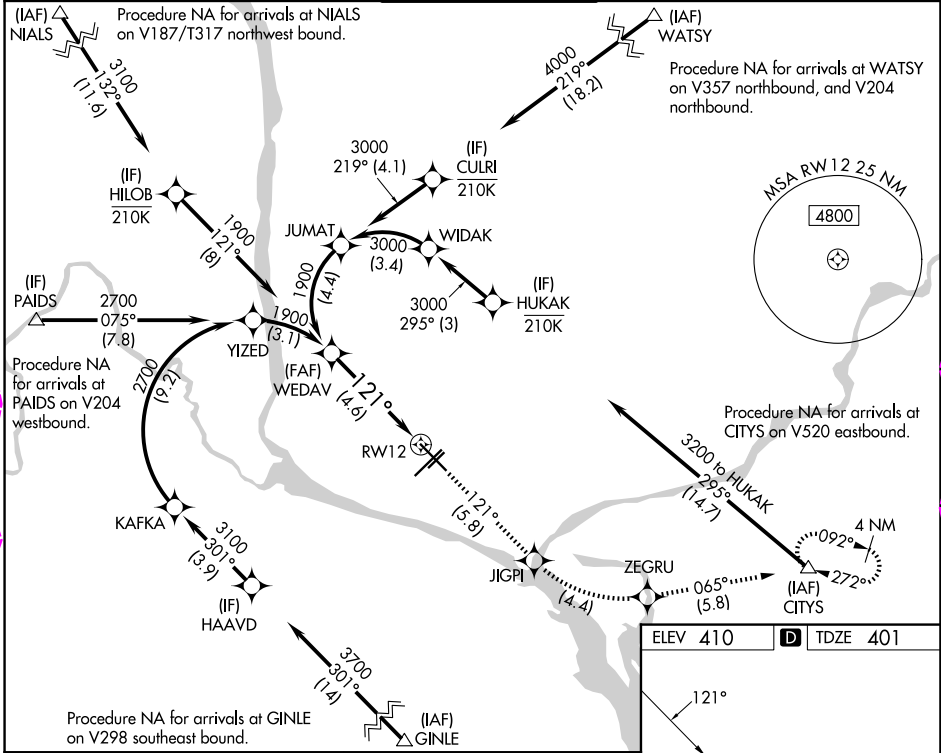

REIL Rwy 3L and 12
MIRL Rwy 12-30
HIRL Rwy 3L-21R

PASCO, WASHINGTON
Amdt 2 02OCT25

46°16'N-119°07'W

TRI-CITIES (PSC)
RNAV (RNP) Z RWY 12

PASCO, WASHINGTON

AL-474 (FAA)

25331

APP CRS	Rwy Ldg	7704
121°	TDZE	401
	Apt Elev	410

RNAV (RNP) Z RWY 12

TRI-CITIES (PSC)

RNP AR APCH - GPS, RF. Authorization required. From JUMAT, HUKAK, YIZED: min RNP 0.50.

▼ For uncompensated Baro-VNAV systems, procedure NA below -1.4°C or above 54°C.

MISSED APPROACH: Climb to 3200 on track 121° to JIGPI, left turn to ZEGRU, and on track 065° to CITIES and hold.

ATIS 125.65	SPOKANE APP CON * 128.75 377.2	TRI-CITIES TOWER * 135.3 (CTAF) 285.55	GND CON 121.8	UNICOM 122.95
-----------------------	--	--	-------------------------	-------------------------

REIL Rwys 3L and 12 **1**

MIRL Rwy 12-30 **1**

HIRL Rwy 3L-21R **1**

PASCO, WASHINGTON
Amdt 2 02OCT25

46°16'N-119°07'W

TRI-CITIES (PSC)

RNAV (RNP) Z RWY 12