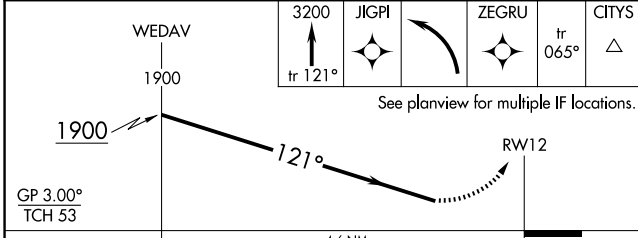

PASCO, WASHINGTON

AL-474 (FAA)

25331

APP CRS	Rwy Ldg	7704
121°	TDZE	401
	Apt Elev	410

RNAV (RNP) Z RWY 12

TRI-CITIES (PSC)

RNP AR APCH - GPS, RF. Authorization required. From JUMAT, HUKAK, YIZED: min RNP 0.50.

▼ For uncompensated Baro-VNAV systems, procedure NA below -1.4°C or above 54°C.

MISSED APPROACH: Climb to 3200 on track 121° to JIGPI, left turn to ZEGRU, and on track 065° to CITIES and hold.

ATIS 125.65	SPOKANE APP CON * 128.75 377.2	TRI-CITIES TOWER * 135.3 (CTAF) 285.55	GND CON 121.8	UNICOM 122.95

NW-1, 27 NOV 2025 to 25 DEC 2025

NW-1, 27 NOV 2025 to 25 DEC 2025

ELEV 410	D TDZE 401

CATEGORY	A	B	C	D
RNP 0.11 DA	781-1 380 (400-1)			
RNP 0.30 DA	883-1 3/8 482 (500-1%)			

AUTHORIZATION REQUIRED

REIL Rwys 3L and 12 **1**

MIRL Rwy 12-30 **1**

HIRL Rwy 3L-21R **1**

PASCO, WASHINGTON
Amdt 2 02OCT25

46°16'N-119°07'W

TRI-CITIES (PSC)

RNAV (RNP) Z RWY 12