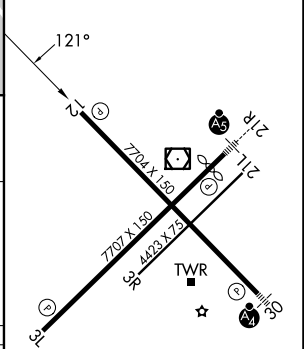

ELEV 410	D TDZE 401