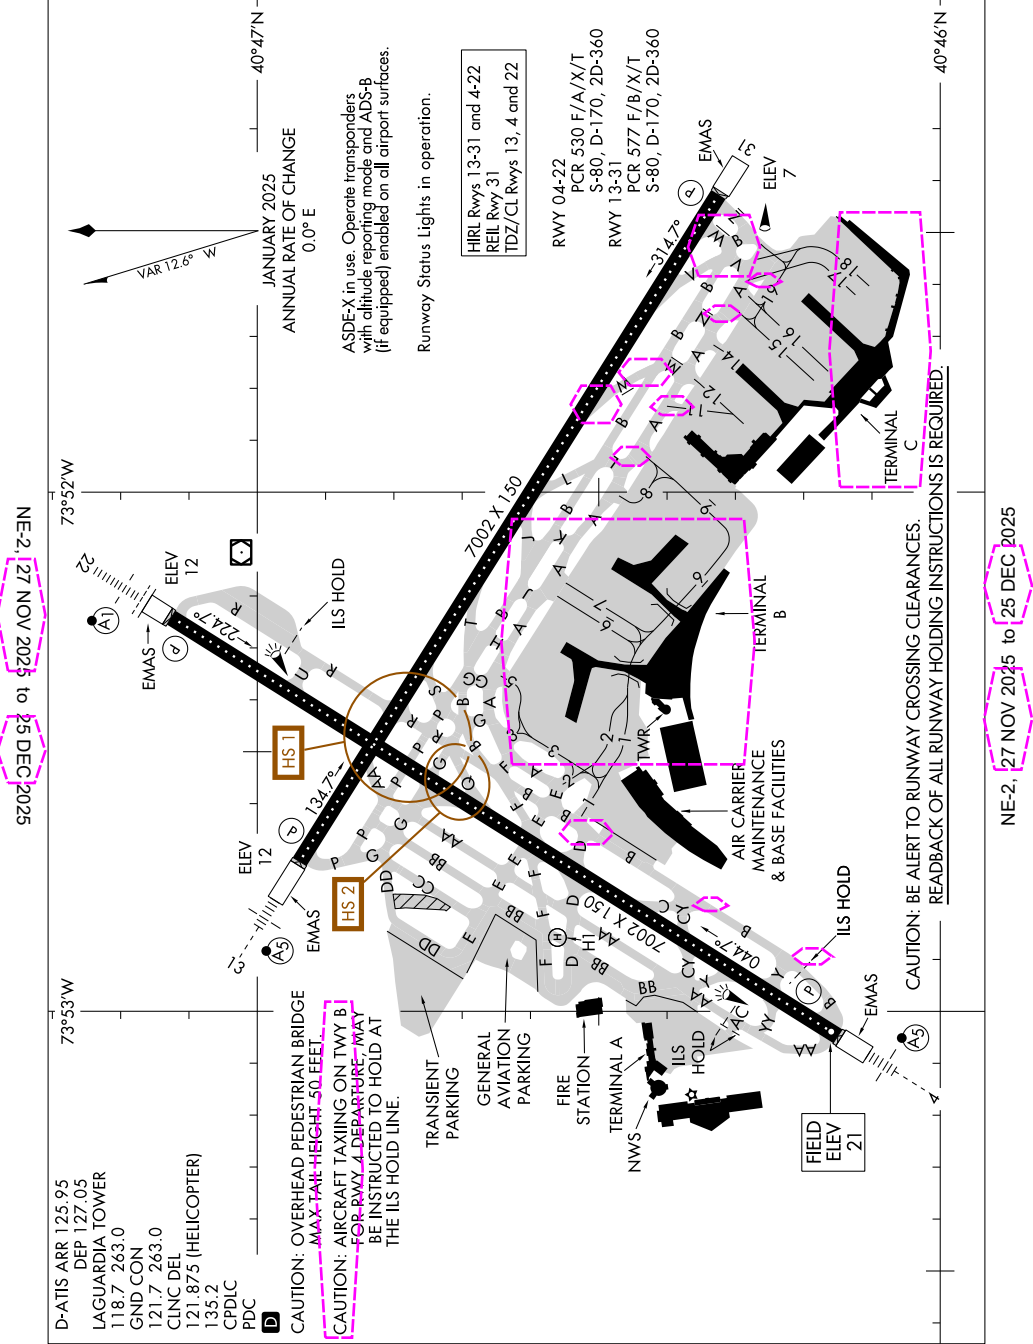

25275

AIRPORT DIAGRAM

AL-289 (FAA)

LAGUARDIA (LGA)
NEW YORK, NEW YORK

NE-2, 30 OCT 2025 to 27 NOV 2025

NE-2, 30 OCT 2025 to 27 NOV 2025

AIRPORT DIAGRAM

NEW YORK, NEW YORK
LAGUARDIA (LGA)

25275

25331

AIRPORT DIAGRAM

AL-289 (FAA)

LAGUARDIA (L.G.A)
NEW YORK, NEW YORK

NE-2, 27 NOV 2025 to 25 DEC 2025

NE-2, 27 NOV 2025 to 25 DEC 2025

AIRPORT DIAGRAM

NEW YORK, NEW YORK
LAGUARDIA (L.G.A)

25331