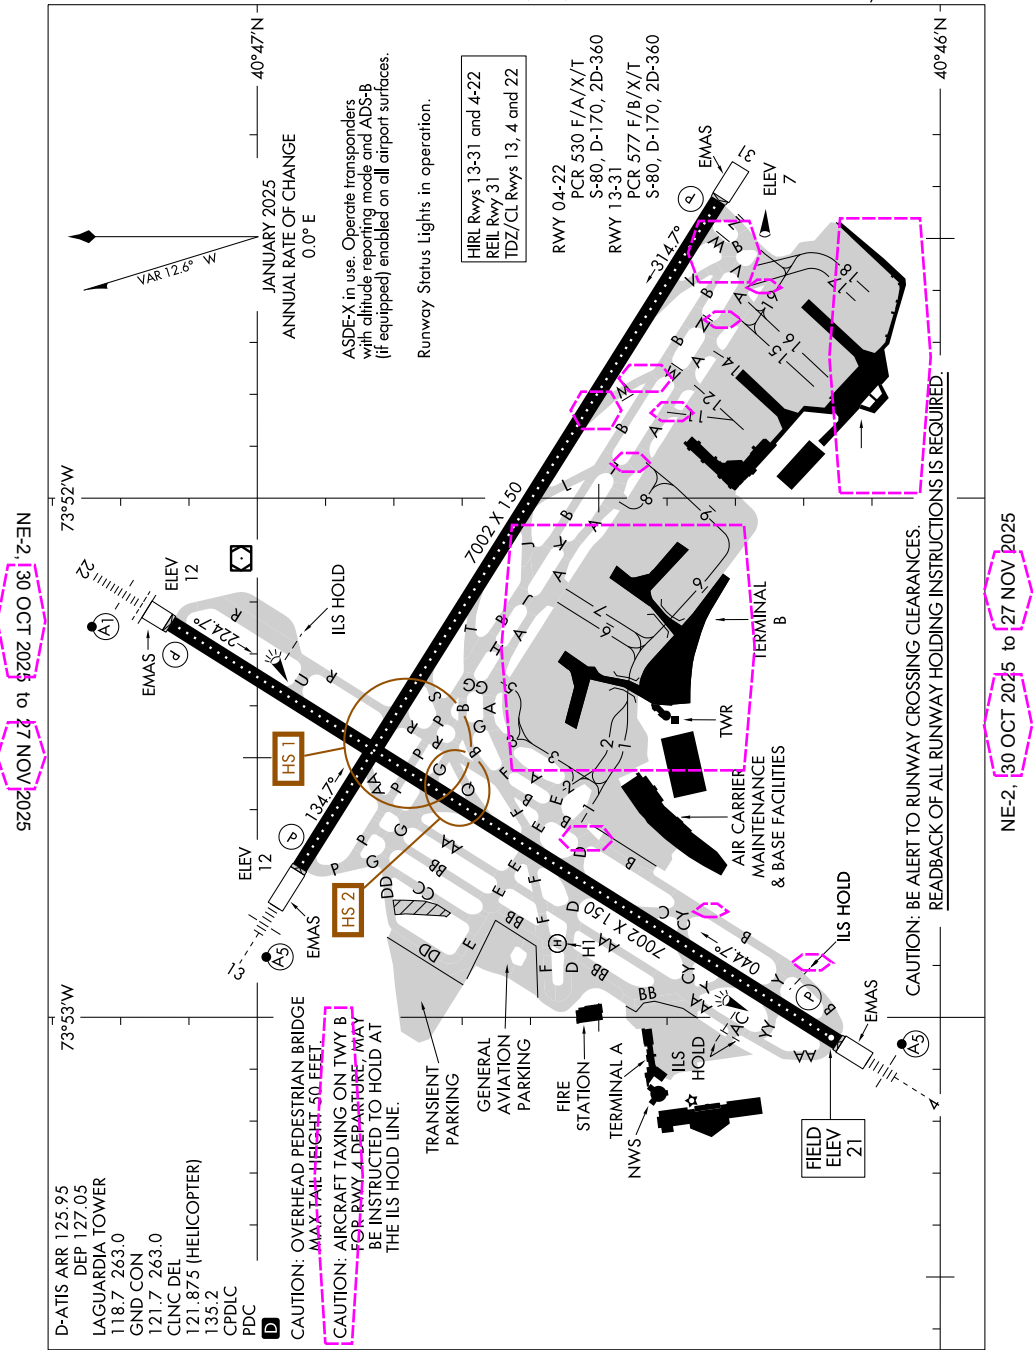

25275

AIRPORT DIAGRAM

AL-289 (FAA)

LAGUARDIA (LGA)
NEW YORK, NEW YORK

NE-2, 30 OCT 2025 to 27 NOV 2025

NE-2, 30 OCT 2025 to 27 NOV 2025

AIRPORT DIAGRAM

NEW YORK, NEW YORK
LAGUARDIA (LGA)

25275

25331

AIRPORT DIAGRAM

AL-289 (FAA)

LAGUARDIA (L.G.A)
NEW YORK, NEW YORK

NE-2, 27 NOV 2025 to 25 DEC 2025

NE-2, 27 NOV 2025 to 25 DEC 2025

AIRPORT DIAGRAM

NEW YORK, NEW YORK
LAGUARDIA (L.G.A)

25331