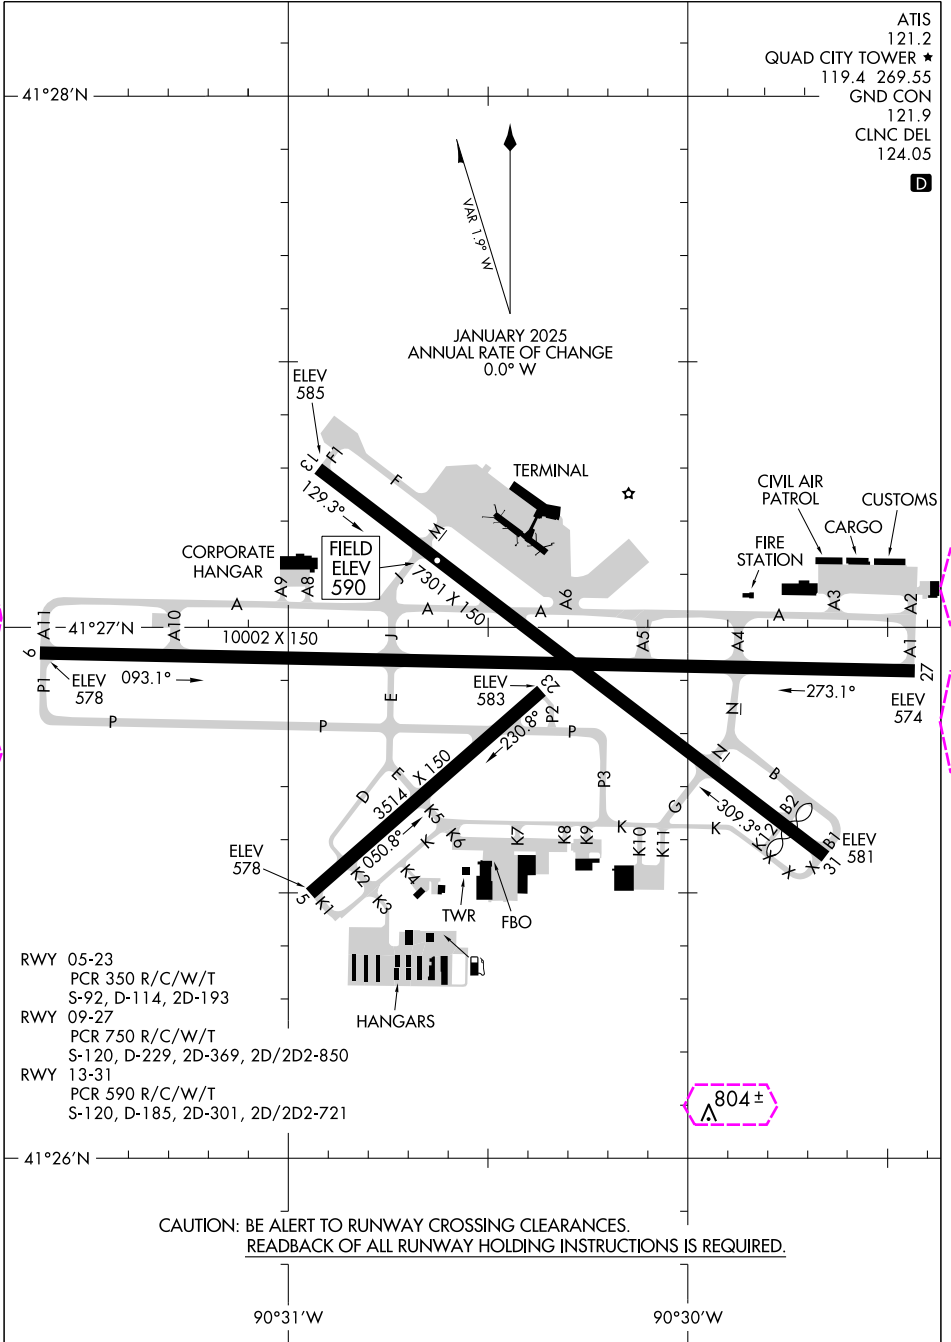

25107

AIRPORT DIAGRAM

AL-269 (FAA)

QUAD CITIES INTL (MLI)
MOLINE, ILLINOIS

EC-3, 30 OCT 2025 to 27 NOV 2025

EC-3, 30 OCT 2025 to 27 NOV 2025

AIRPORT DIAGRAM

MOLINE, ILLINOIS
QUAD CITIES INTL (MLI)

25107

25331

AIRPORT DIAGRAM

AL-269 (FAA)

QUAD CITIES INTL (MLI)
MOLINE, ILLINOIS

EC-3 27 NOV 2025 to 25 DEC 2025

EC-3 27 NOV 2025 to 25 DEC 2025

AIRPORT DIAGRAM

MOLINE, ILLINOIS
QUAD CITIES INTL (MLI)

25331