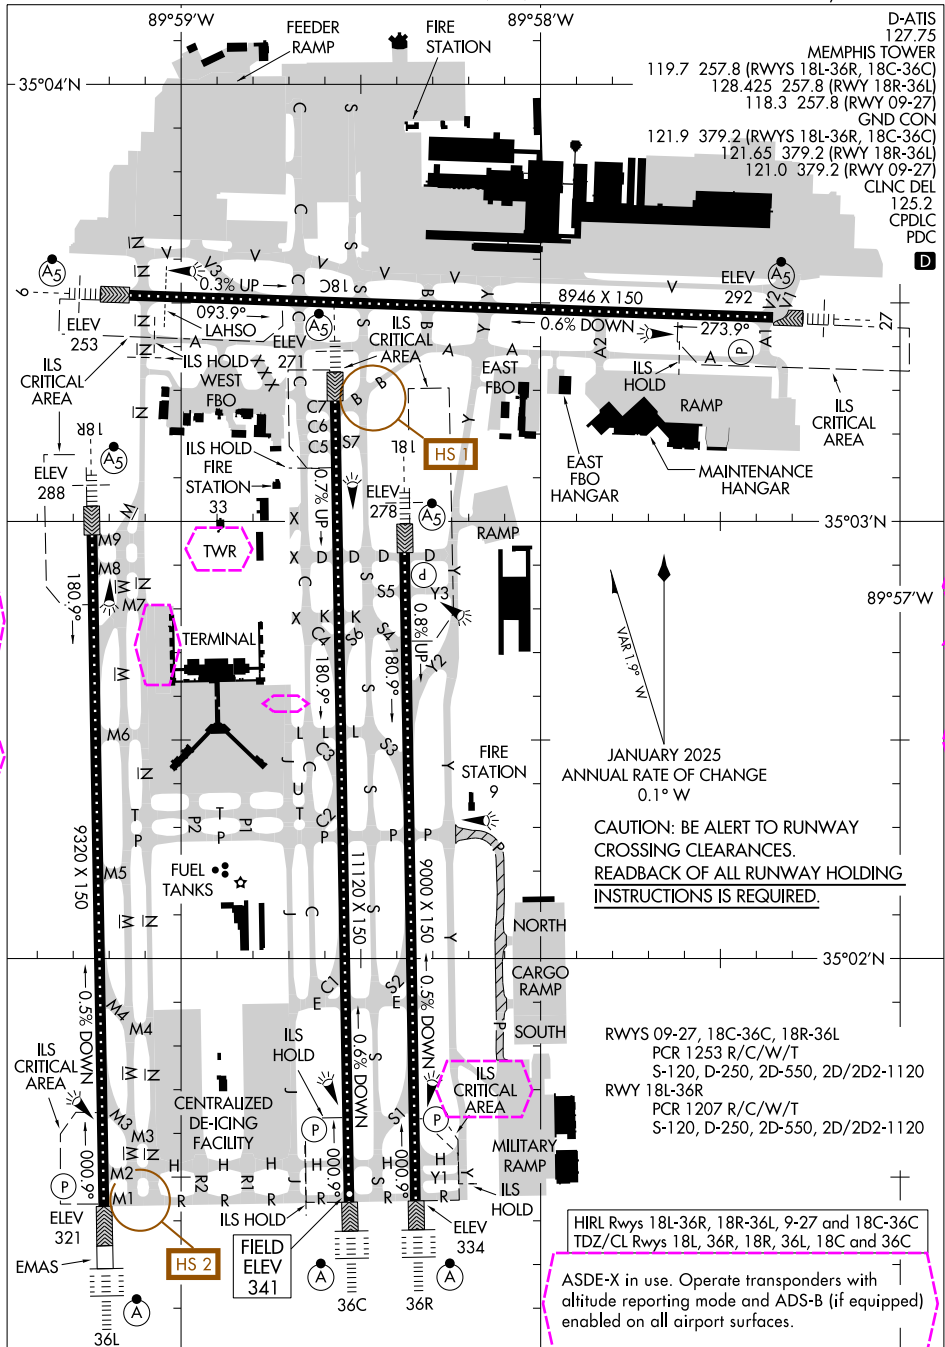

25331

# AIRPORT DIAGRAM

AL-253 (FAA)

MEMPHIS INTL (MEM)  
MEMPHIS, TENNESSEE

SE-1, 127 NOV 2025 to 25 DEC 2025

SE-1, 27 NOV 2025 to 25 DEC 2025

# AIRPORT DIAGRAM

25331

MEMPHIS, TENNESSEE  
MEMPHIS INTL (MEM)