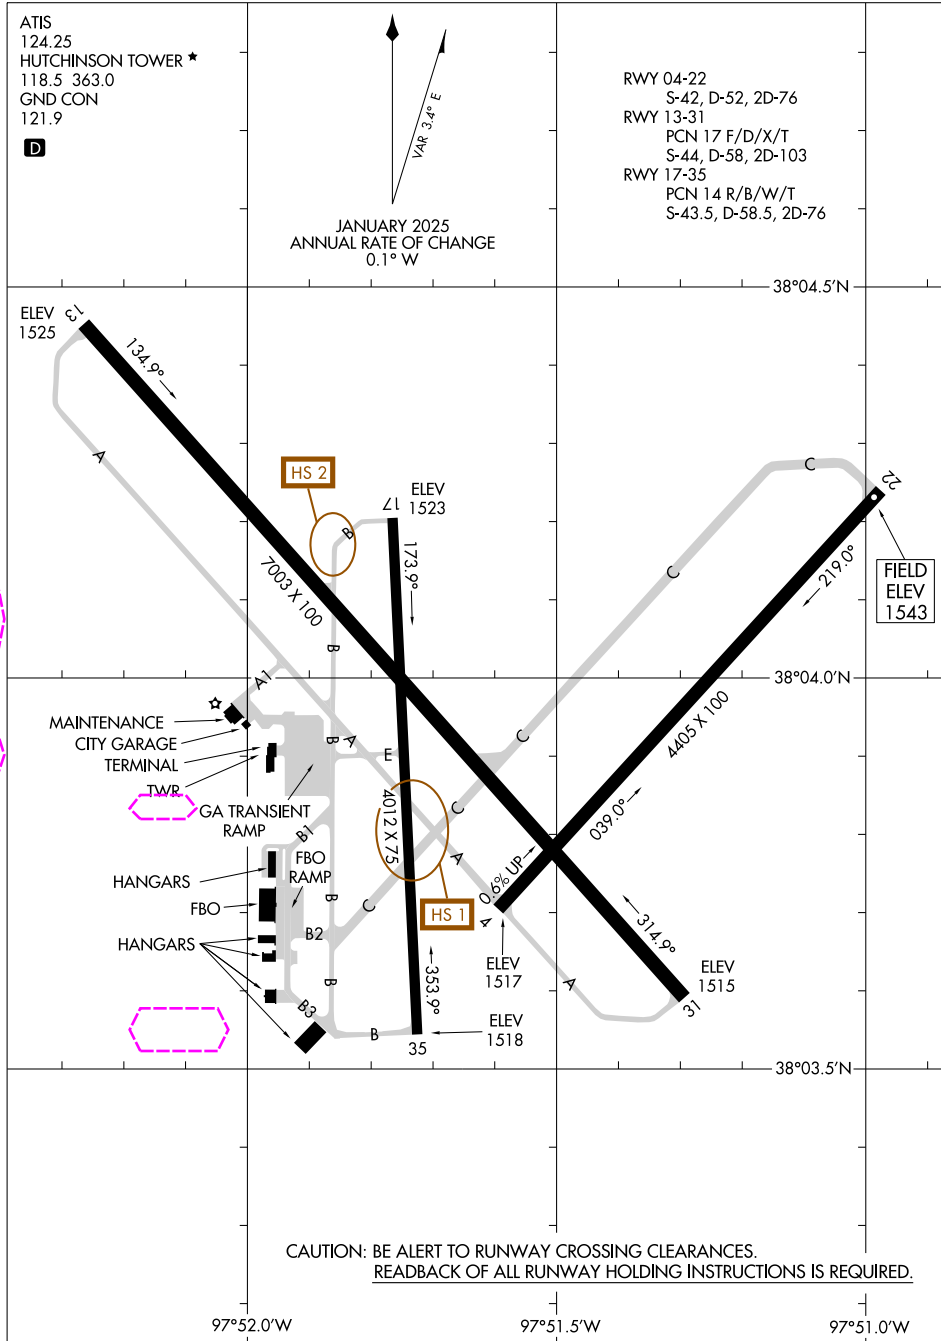

# AIRPORT DIAGRAM

HUTCHINSON RGNL (HUT)  
HUTCHINSON, KANSAS

AL-200 (FAA)

# AIRPORT DIAGRAM

25107

HUTCHINSON, KANSAS  
HUTCHINSON RGNL (HUT)

25331

# AIRPORT DIAGRAM

HUTCHINSON RGNL (HUT)  
HUTCHINSON, KANSAS

AL-200 (FAA)

NC-2, 127 NOV 2025 to 25 DEC 2025

NC-2, 27 NOV 2025 to 25 DEC 2025