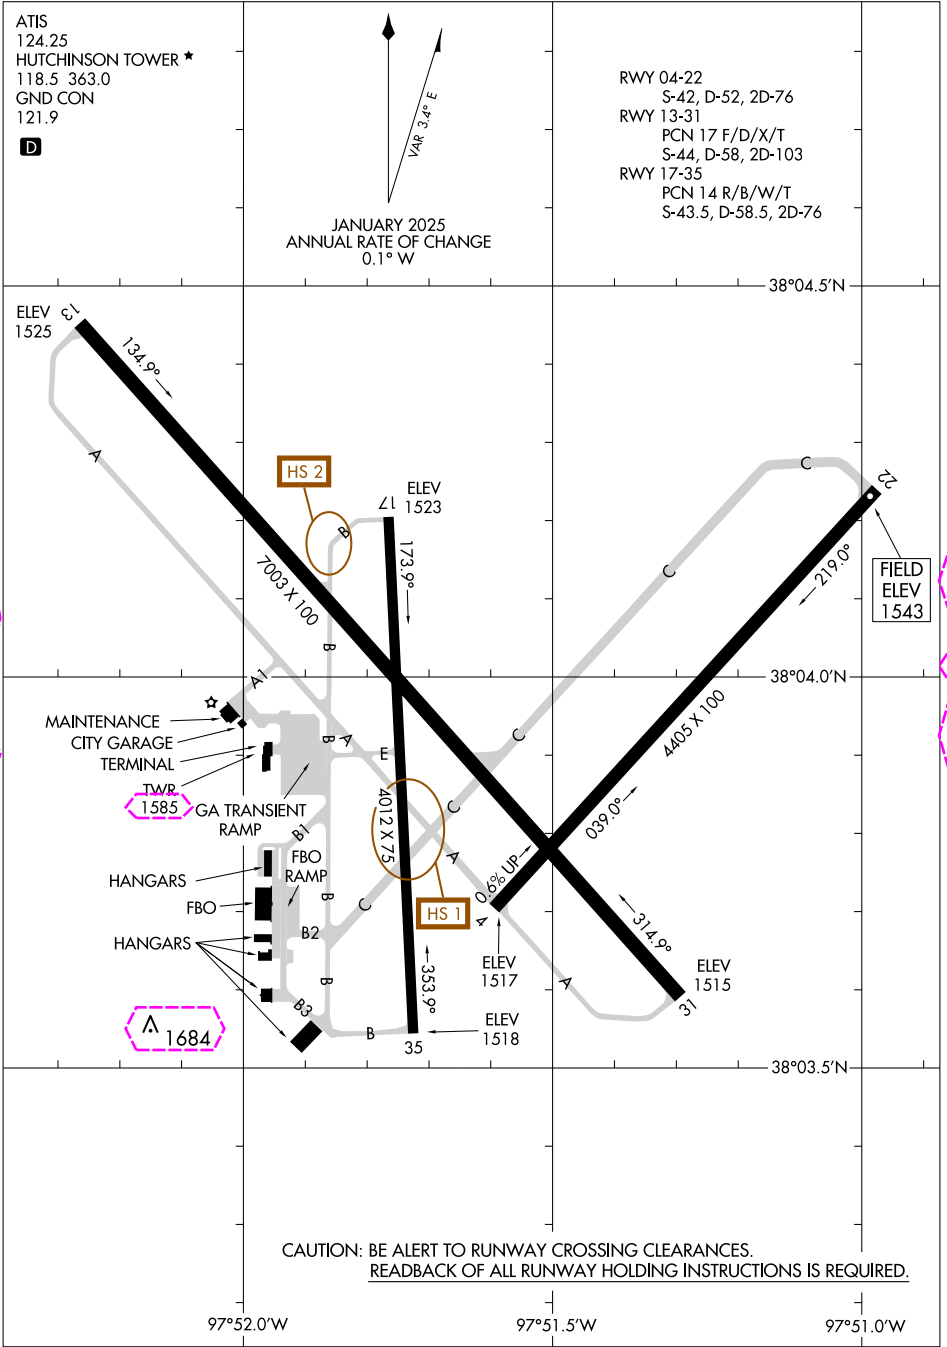

# AIRPORT DIAGRAM

HUTCHINSON RGNL (HUT)  
HUTCHINSON, KANSAS

AL-200 (FAA)

# AIRPORT DIAGRAM

25107

HUTCHINSON, KANSAS  
HUTCHINSON RGNL (HUT)

25331

# AIRPORT DIAGRAM

HUTCHINSON RGNL (HUT)  
HUTCHINSON, KANSAS

AL-200 (FAA)

NC-2, 127 NOV 2025 to 25 DEC 2025

NC-2, 27 NOV 2025 to 25 DEC 2025