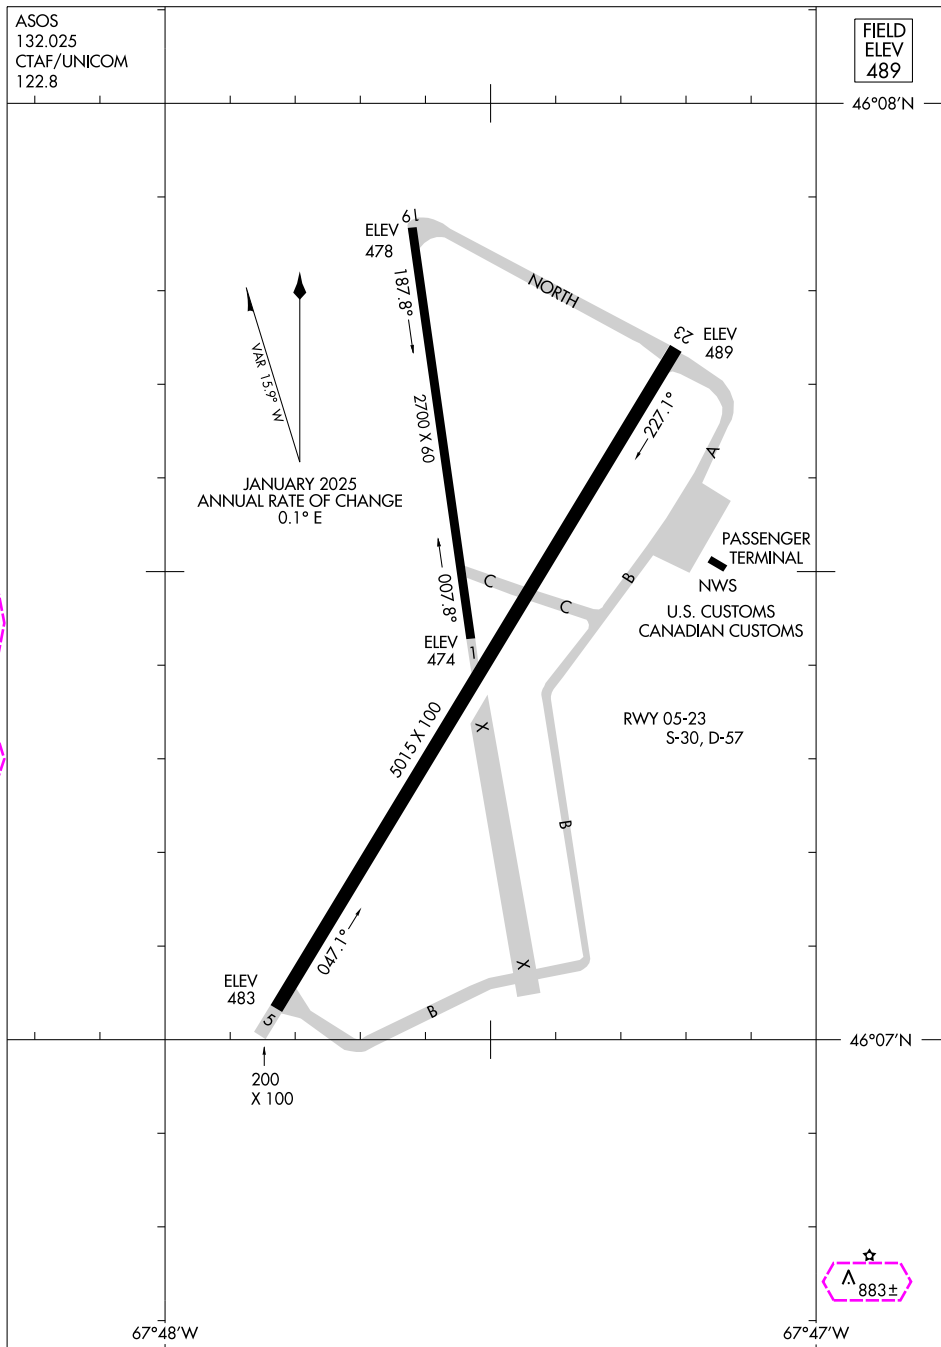

25107

AIRPORT DIAGRAM

AL-196 (FAA)

HOULTON INTL (HUL)
HOULTON, MAINE

ASOS
132.025
CTAF/UNICOM
122.8

FIELD
ELEV
489

NE-1, 30 OCT 2025 to 27 NOV 2025

NE-1, 30 OCT 2025 to 27 NOV 2025

★
A
883±

AIRPORT DIAGRAM

25107

HOULTON, MAINE
HOULTON INTL (HUL)

25331

AIRPORT DIAGRAM

AL-196 (FAA)

HOULTON INTL (HUL)
HOULTON, MAINE