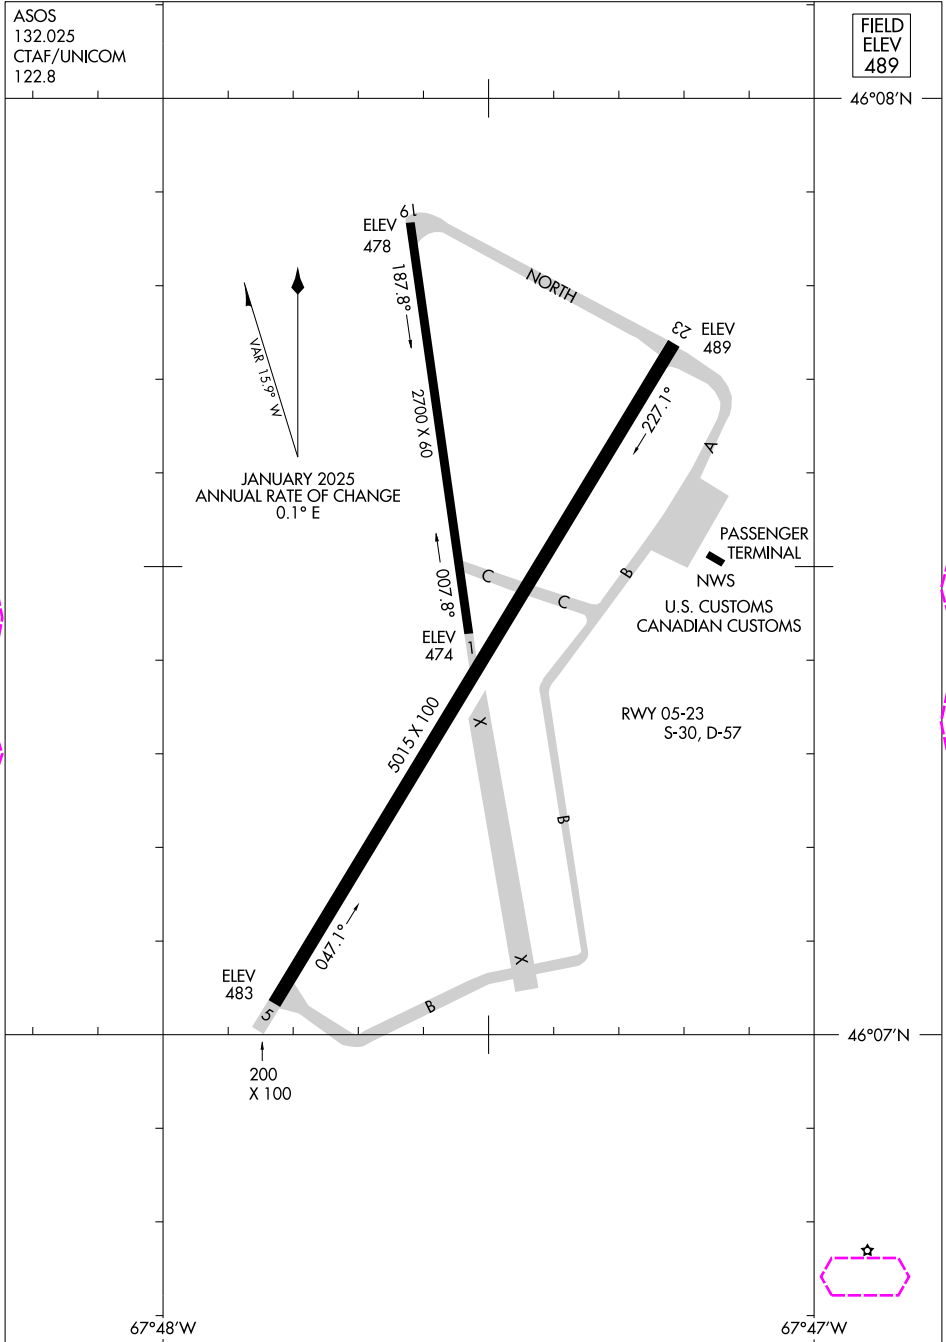

25107

AIRPORT DIAGRAM

AL-196 (FAA)

HOULTON INTL (HUL)
HOULTON, MAINE

ASOS
132.025
CTAF/UNICOM
122.8

FIELD
ELEV
489

NE-1, 30 OCT 2025 to 27 NOV 2025

NE-1, 30 OCT 2025 to 27 NOV 2025

★
A
883±

AIRPORT DIAGRAM

25107

HOULTON, MAINE
HOULTON INTL (HUL)

25331

AIRPORT DIAGRAM

AL-196 (FAA)

HOULTON INTL (HUL)
HOULTON, MAINE

ASOS
132.025
CTAF/UNICOM
122.8

FIELD
ELEV
489

NE-1, 27 NOV 2025 to 25 DEC 2025

NE-1, 27 NOV 2025 to 25 DEC 2025

AIRPORT DIAGRAM

HOULTON, MAINE
HOULTON INTL (HUL)

25331