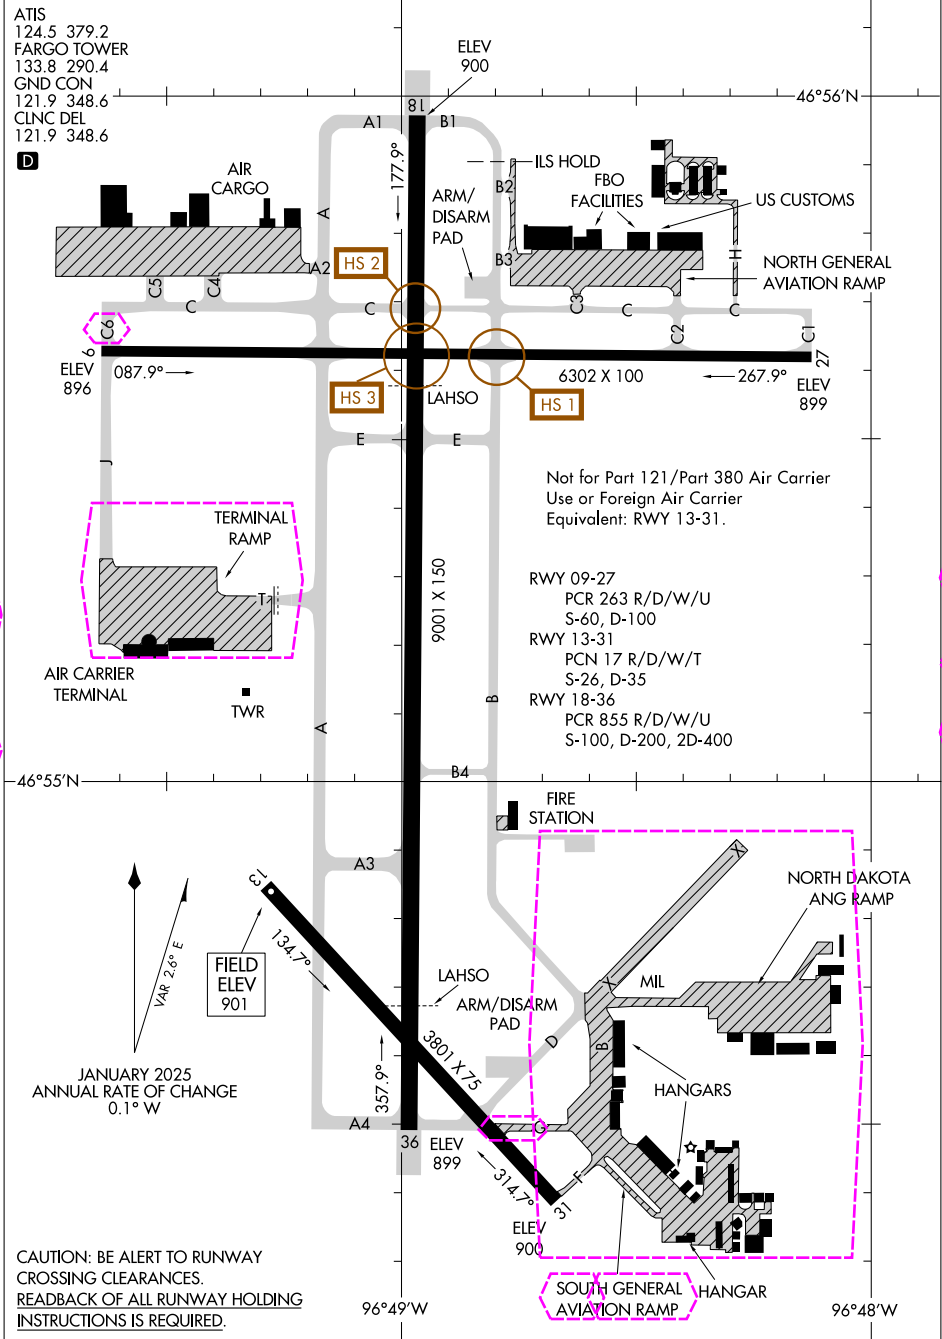

25331

# AIRPORT DIAGRAM

HECTOR INTL (F.A.R.)  
FARGO, NORTH DAKOTA

AL-144 (FAA)

NC-1, 27 NOV 2025 to 25 DEC 2025

NC-1, 27 NOV 2025 to 25 DEC 2025

# AIRPORT DIAGRAM

25331

FARGO, NORTH DAKOTA  
HECTOR INTL (F.A.R.)