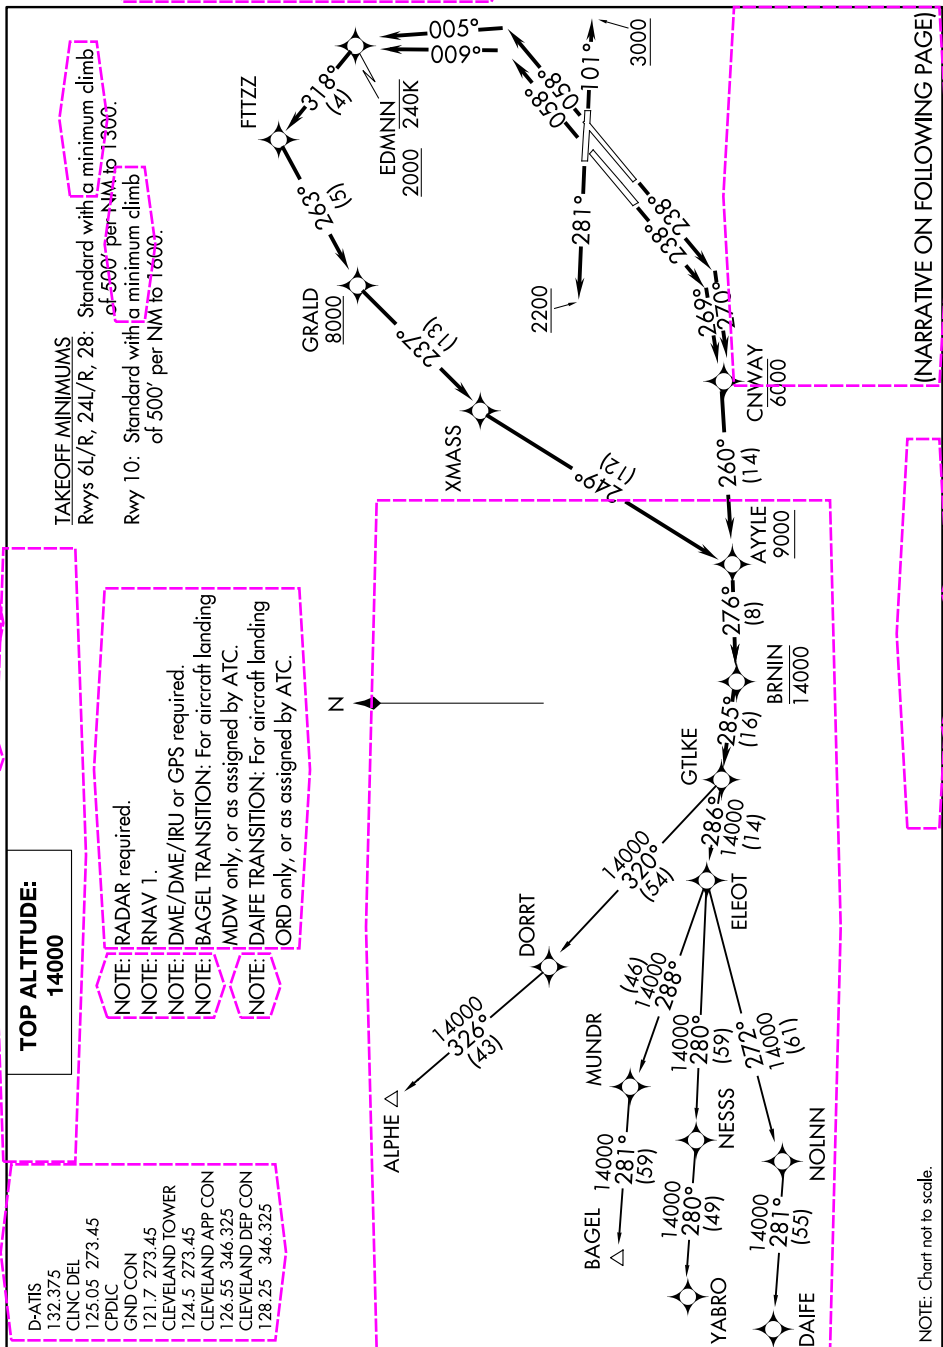

(GTLKE4, GTLKE) 22139

AL-84 (FAA)

CLEVELAND-HOPKINS INTL (CLE)

CLEVELAND, OHIO

GTLKE FOUR DEPARTURE (RNAV)

GTLKE FOUR DEPARTURE (RNAV)

(GTLKE4, GTLKE) 26MAR20

CLEVELAND, OHIO

CLEVELAND-HOPKINS INTL (CLE)

EC-2, 30 OCT 2025 to 27 NOV 2025