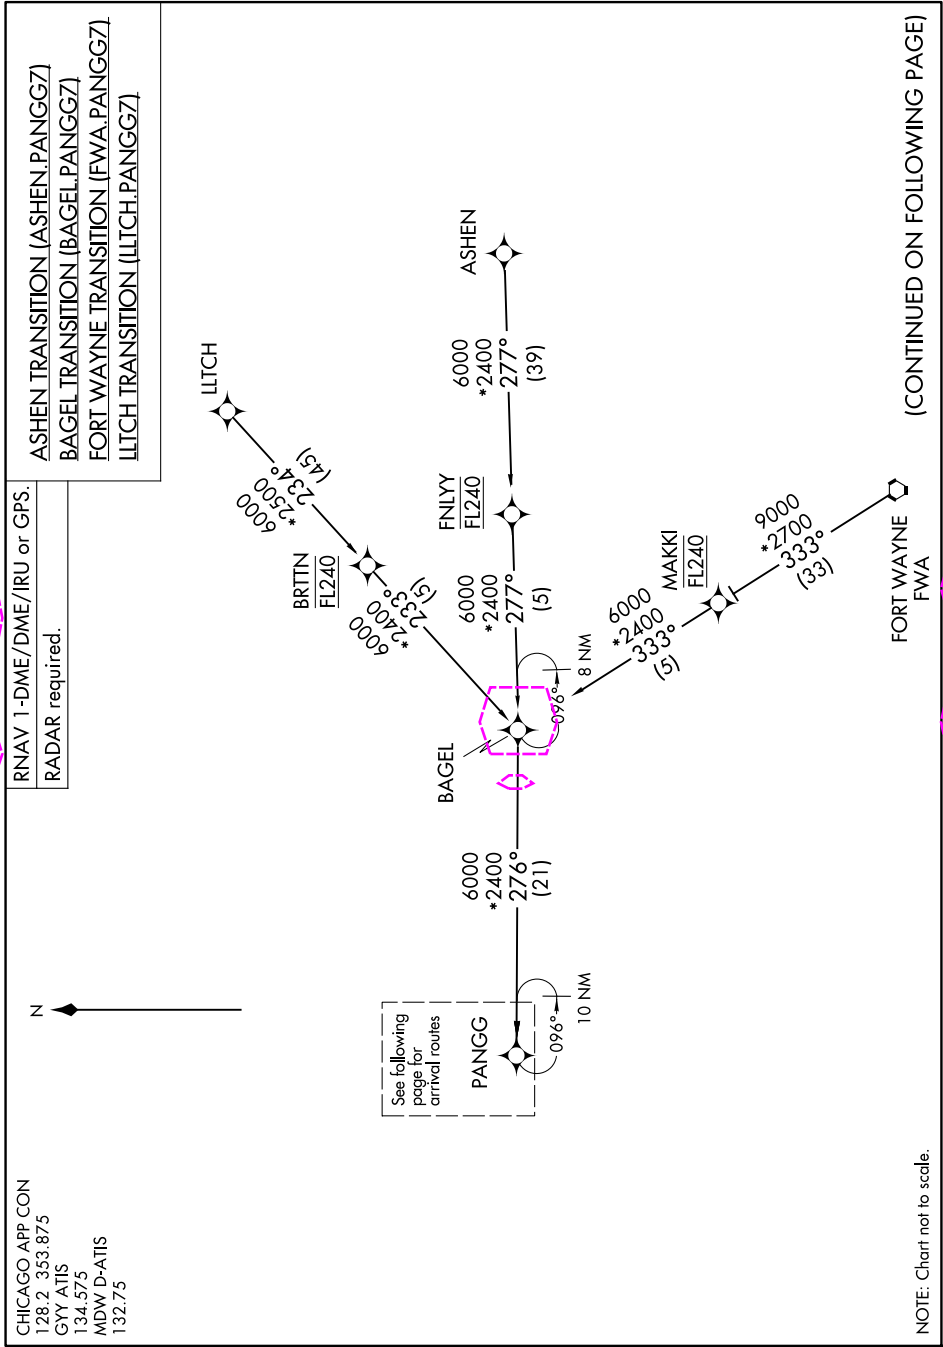

(PANGG.PANGG7) 25275

PANGG SEVEN ARRIVAL (RNAV) AL-81 (FAA)

CHICAGO, ILLINOIS

PANGG SEVEN ARRIVAL (RNAV)

(PANGG.PANGG7) 02OCT25

CHICAGO, ILLINOIS

(PANGG.PANGG7) 25331

PANGG SEVEN ARRIVAL (RNAV) AL-81 (FAA)

CHICAGO, ILLINOIS

EC-3 27 NOV 2025 to 25 DEC 2025

EC-3 27 NOV 2025 to 25 DEC 2025

PANGG SEVEN ARRIVAL (RNAV)

(PANGG.PANGG7) 02OCT25

CHICAGO, ILLINOIS

NOTE: Chart not to scale.