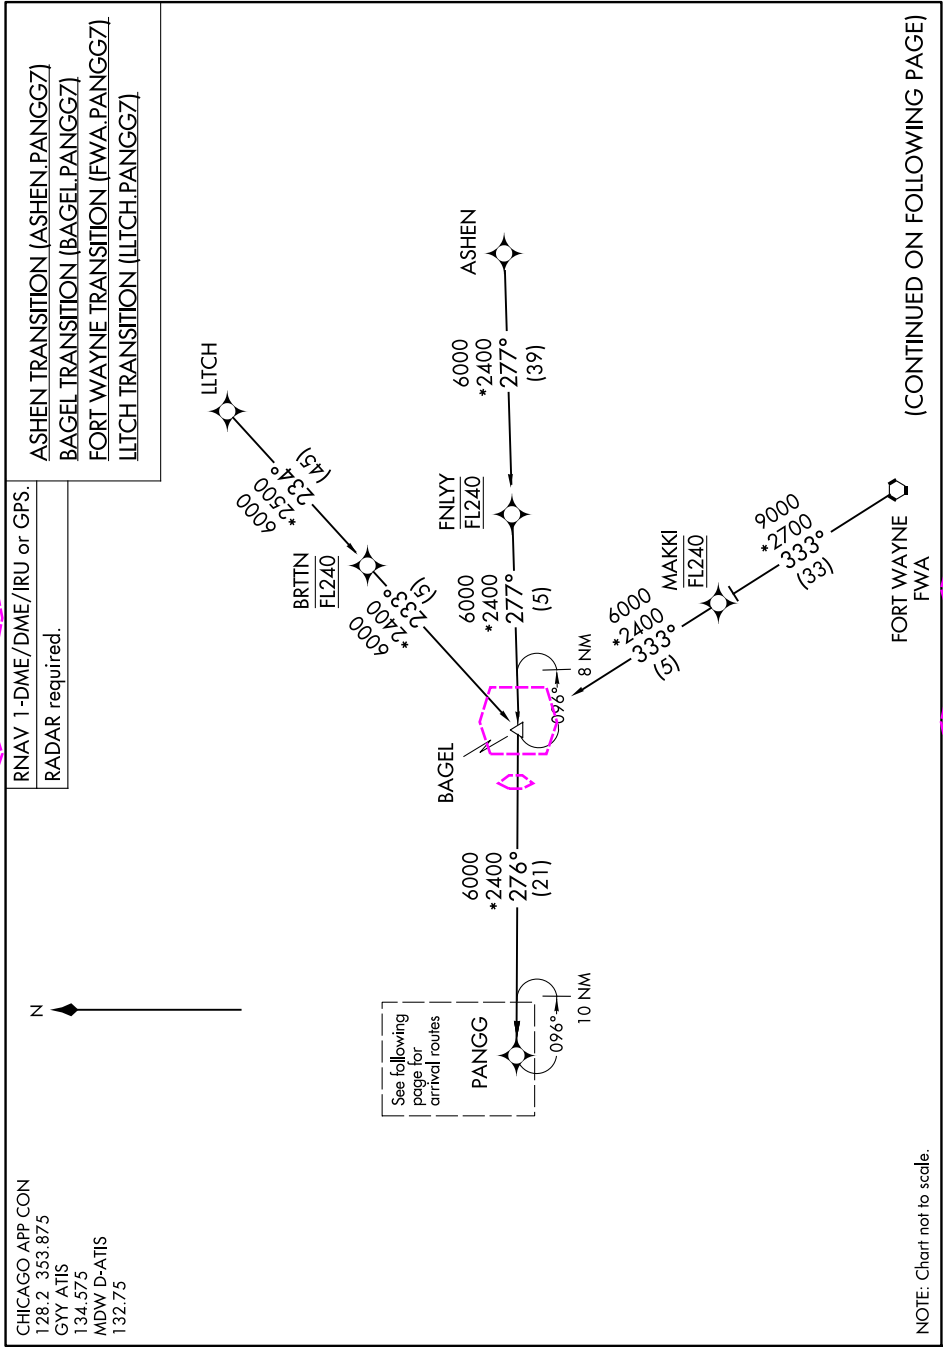

(PANGG.PANGG7) 25275

PANGG SEVEN ARRIVAL (RNAV) AL-81 (FAA)

CHICAGO, ILLINOIS

PANGG SEVEN ARRIVAL (RNAV)

(PANGG.PANGG7) 02OCT25

CHICAGO, ILLINOIS

(PANGG.PANGG7) 25331

PANGG SEVEN ARRIVAL (RNAV) AL-81 (FAA)

CHICAGO, ILLINOIS

EC-3 27 NOV 2025 to 25 DEC 2025

EC-3 27 NOV 2025 to 25 DEC 2025

PANGG SEVEN ARRIVAL (RNAV)

(PANGG.PANGG7) 02OCT25

CHICAGO, ILLINOIS

NOTE: Chart not to scale.