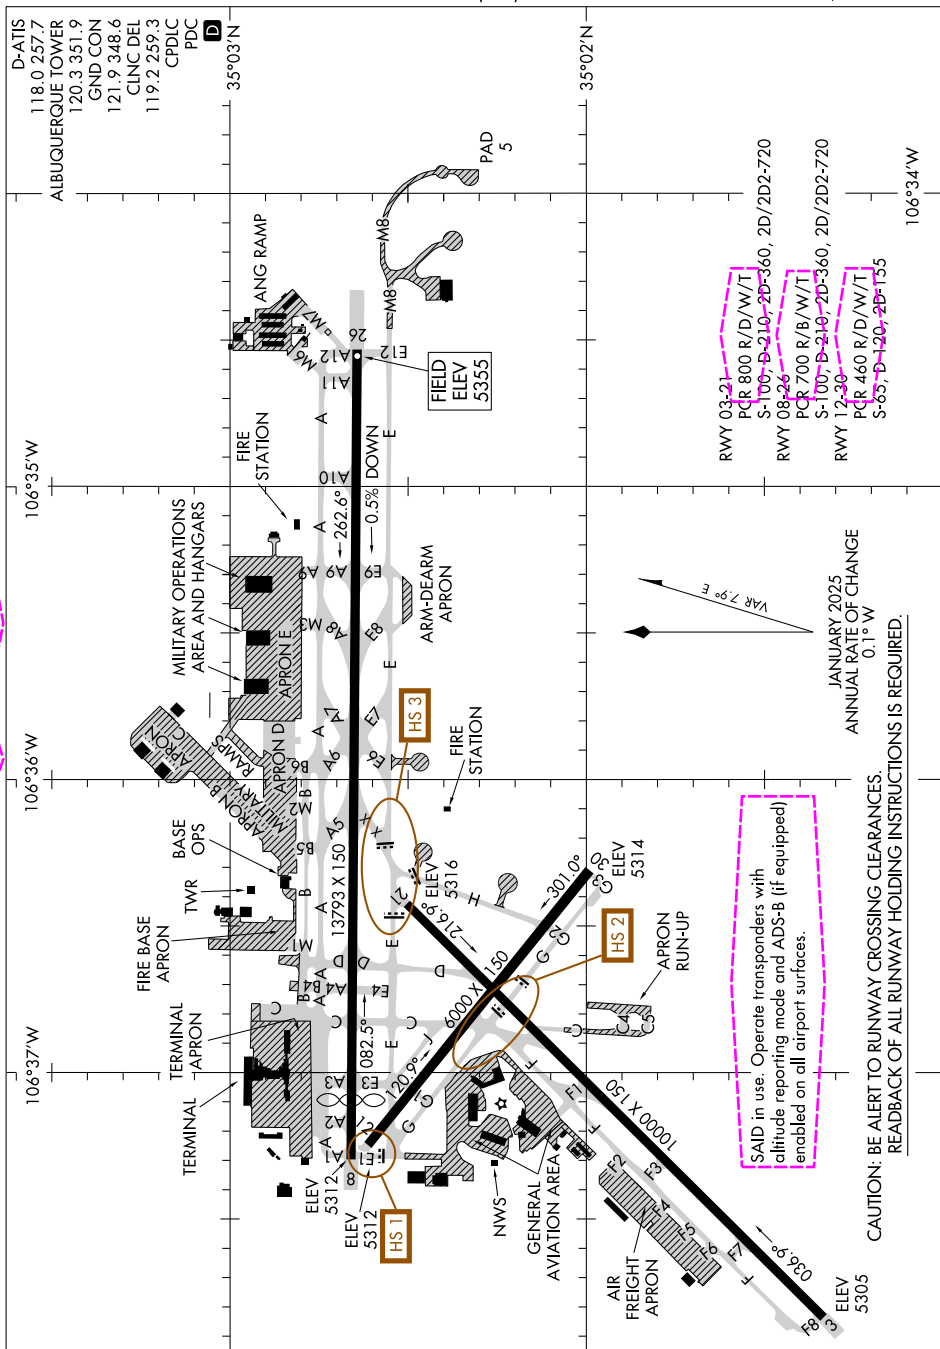

# AIRPORT DIAGRAM

AL-12 (FAA)

ALBUQUERQUE INTL SUNPORT (ABQ)  
ALBUQUERQUE, NEW MEXICO

SW-1, 30 OCT 2025 to 27 NOV 2025

SW-1, 30 OCT 2025 to 27 NOV 2025

# AIRPORT DIAGRAM

5219

ALBUQUERQUE, NEW MEXICO  
ALBUQUERQUE INTL SUNPORT (ABQ)

5331

# AIRPORT DIAGRAM

ALBUQUERQUE INTL SUNPORT (ABQ)  
ALBUQUERQUE, NEW MEXICO

AL-12 (FAA)

CAUTION: BE ALERT TO RUNWAY CROSSING CLEARANCES.  
READBACK OF ALL RUNWAY HOLDING INSTRUCTIONS IS REQUIRED.

JANUARY 2025  
ANNUAL RATE OF CHANGE  
0.1° W