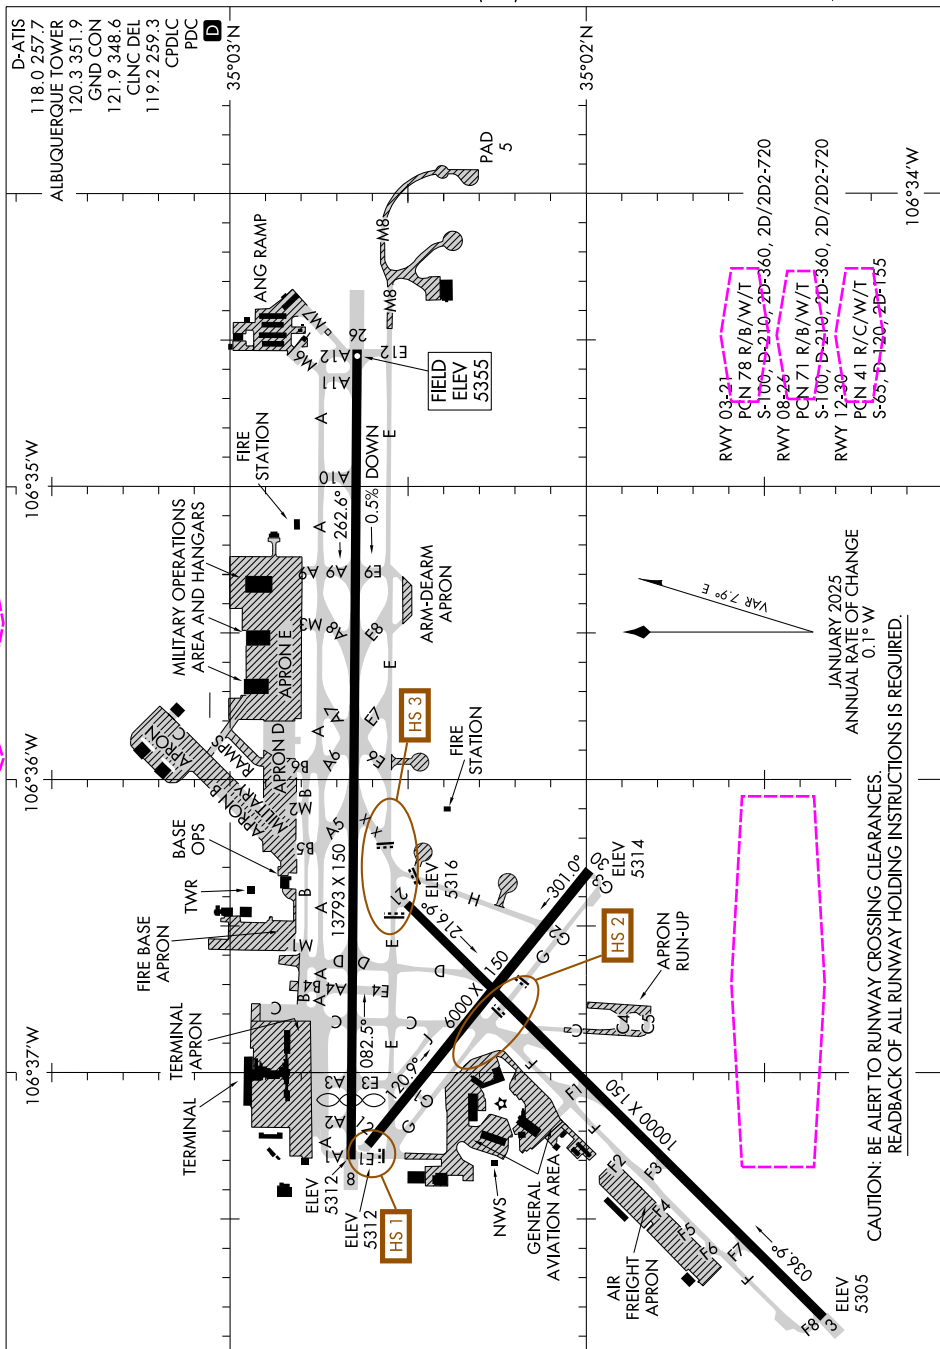

5219

# AIRPORT DIAGRAM

AL-12 (FAA)

ALBUQUERQUE INTL SUNPORT (ABQ)  
ALBUQUERQUE, NEW MEXICO

SW-1, 30 OCT 2025 to 27 NOV 2025

SW-1, 30 OCT 2025 to 27 NOV 2025

# AIRPORT DIAGRAM

5219

ALBUQUERQUE, NEW MEXICO  
ALBUQUERQUE INTL SUNPORT (ABQ)

5331