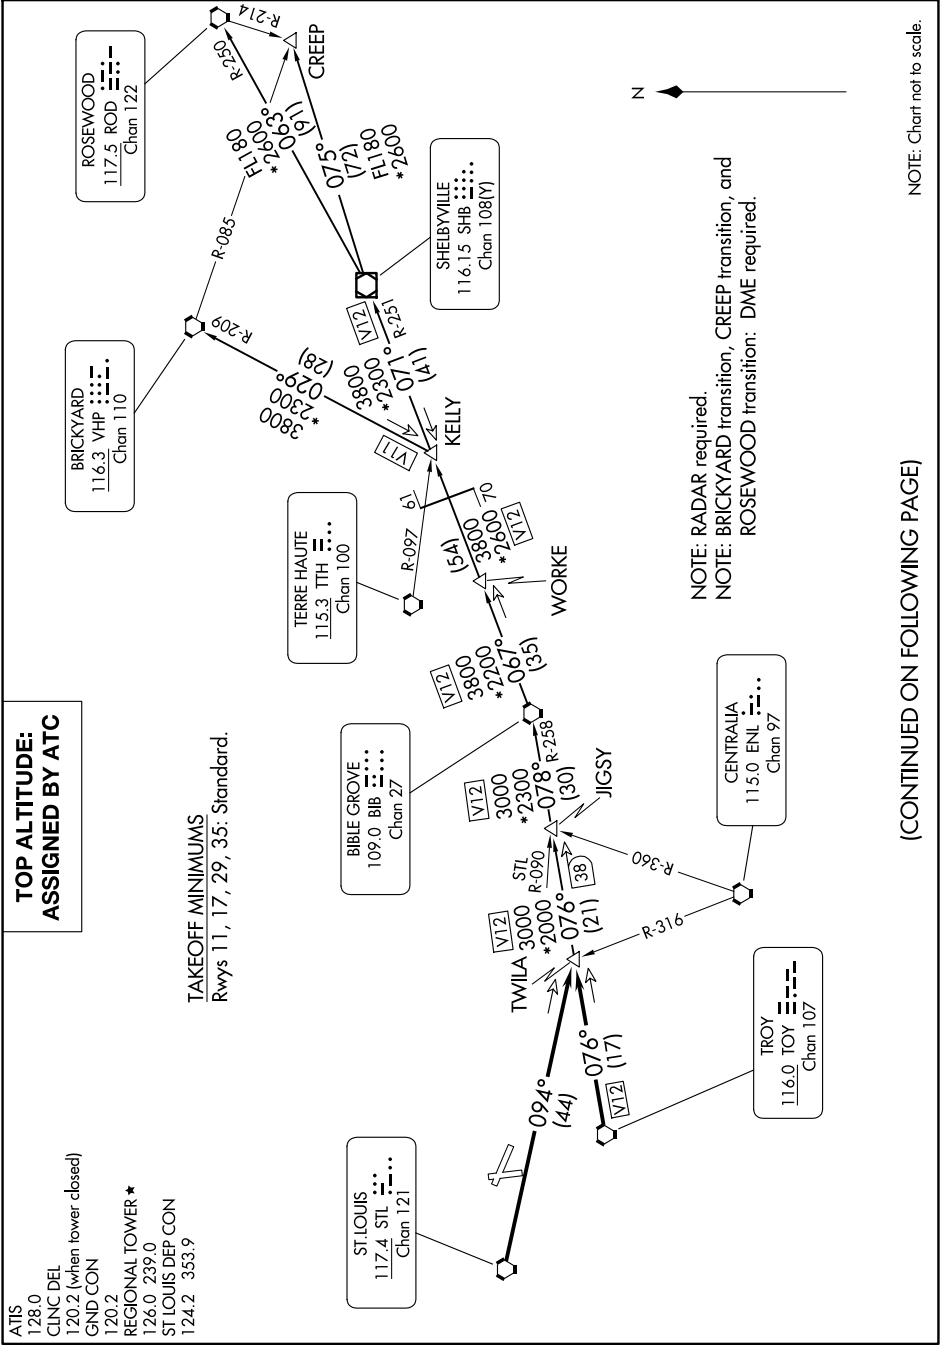

EC-3, 27 NOV 2025 to 25 DEC 2025

TOP ALTITUDE: ASSIGNED BY ATC

ATIS
128.0
CLNC DEL
120.2 (when tower closed)
GND CON
120.2
REGIONAL TOWER ★
126.0 239.0
ST LOUIS DEP CON
124.2 353.9

TAKEOFF MINIMUMS
Rwys 11, 17, 29, 35: Standard.

(CONTINUED ON FOLLOWING PAGE)

NOTE: Chart not to scale.

EC-3, 27 NOV 2025 to 25 DEC 2025