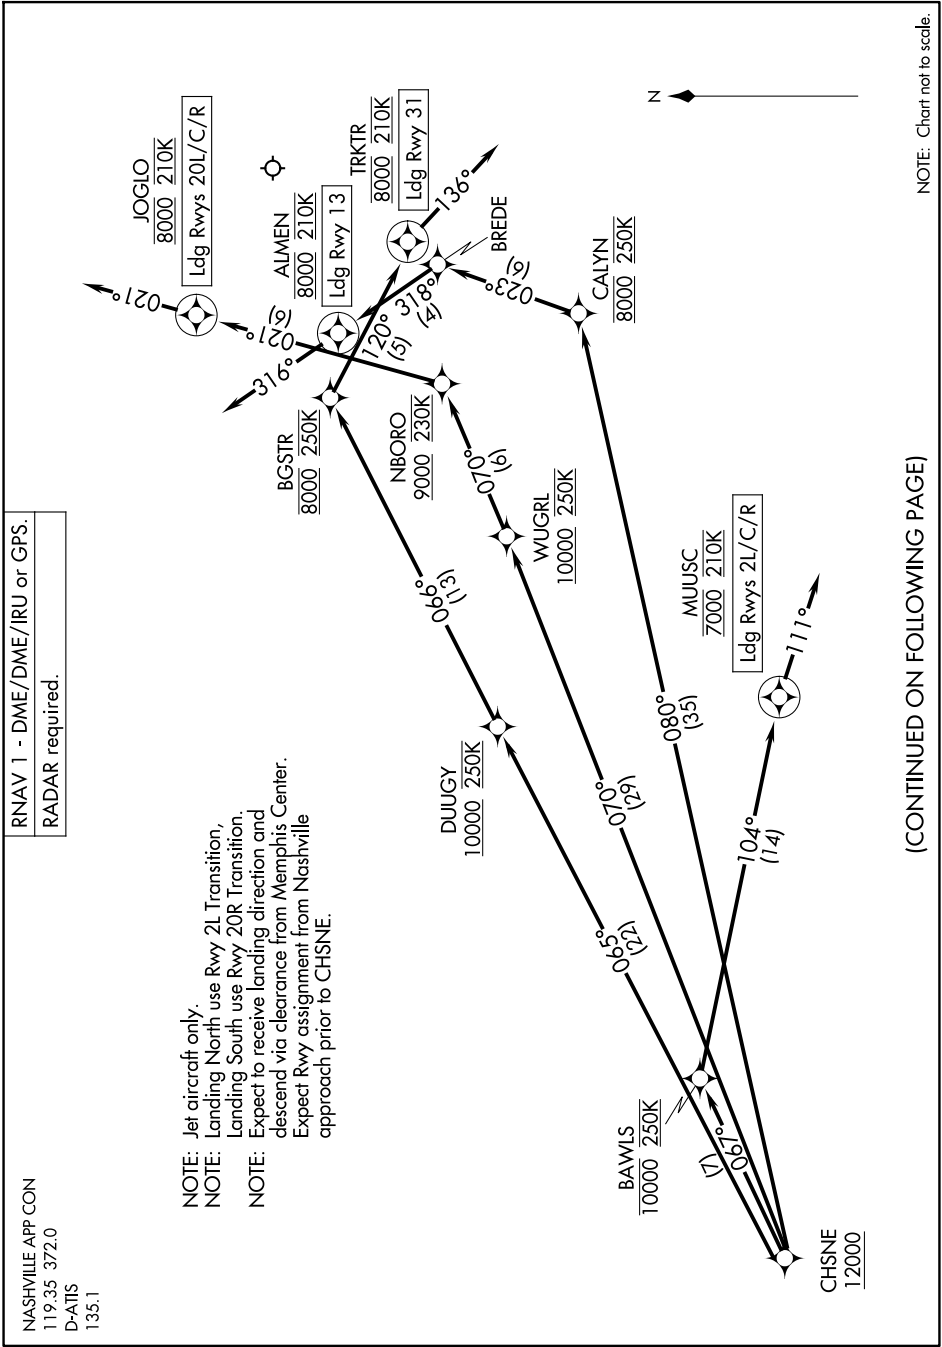

CHSNE THREE ARRIVAL (RNAV) Arrival Routes

SE-1, 27 NOV 2025 to 25 DEC 2025

NOTE: Chart not to scale.

(CONTINUED ON FOLLOWING PAGE)

SE-1, 27 NOV 2025 to 25 DEC 2025

CHSNE THREE ARRIVAL (RNAV) Arrival Routes