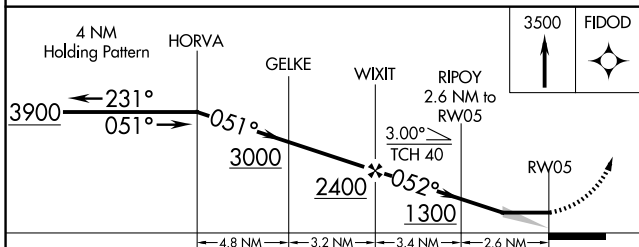

CATEGORY	A	B	C	D
LP MDA	960-1	521 (600-1)	960-1½ 521 (600-1½)	NA
LNAV MDA	1060-1	621 (700-1)	1060-1¾ 621 (700-1¾)	NA
CIRCLING	1100-1 659 (700-1)	1220-1 779 (800-1)	1240-2¼ 799 (800-2¼)	NA

MIRL Rwy 5-23 0