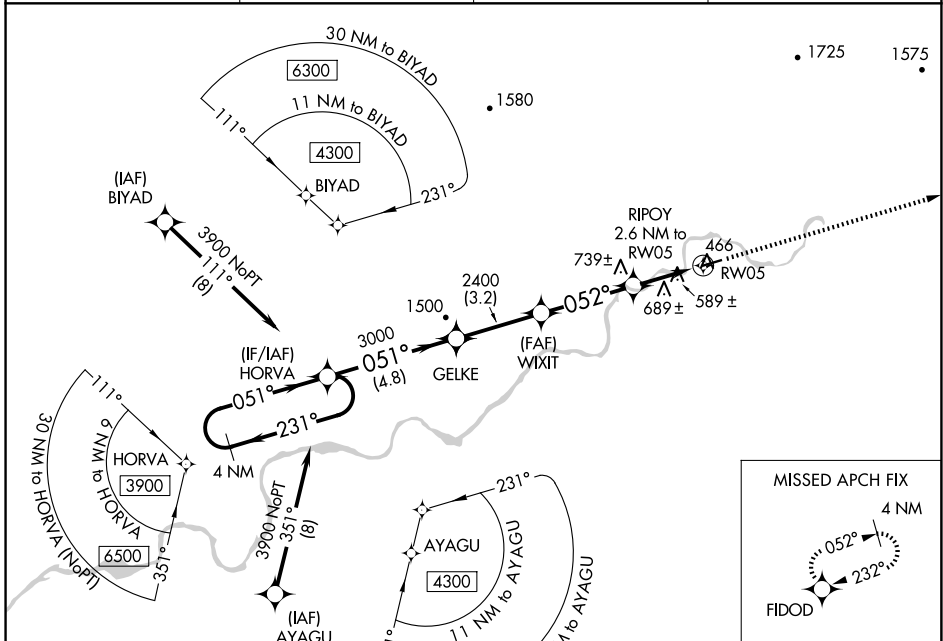

WAAS CH 99622 W05A	APP CRS 052°	Rwy Idg 4000 TDZE 439 Apt Elev 441
--	------------------------	---

RNAV (GPS) RWY 5

ALLAKAKET (6A8) (PFAL)

NA -44°C	DME/DME RNP-0.3 NA. Use Bestles altimeter setting.	MISSED APPROACH: Climb to 3500 direct FIDOD and hold.
-------------	--	---

BTT/PABT ASOS 135.45	ANCHORAGE CENTER 124.6 352.0	FAIRBANKS RADIO 122.2	CTAF 122.9 0
--------------------------------	--	---------------------------------	------------------------

AK, 17 APR 2025 to 12 JUN 2025

AK, 17 APR 2025 to 12 JUN 2025

ELEV	441	TDZE	439
------	-----	------	-----

CATEGORY	A	B	C	D
LP MDA	960-1	521 (600-1)	960-1½ 521 (600-1½)	NA
LNAV MDA	1060-1	621 (700-1)	1060-1¾ 621 (700-1¾)	NA
CIRCLING	1100-1 659 (700-1)	1220-1 779 (800-1)	1240-2¼ 799 (800-2¼)	NA

MIRL Rwy 5-23 0