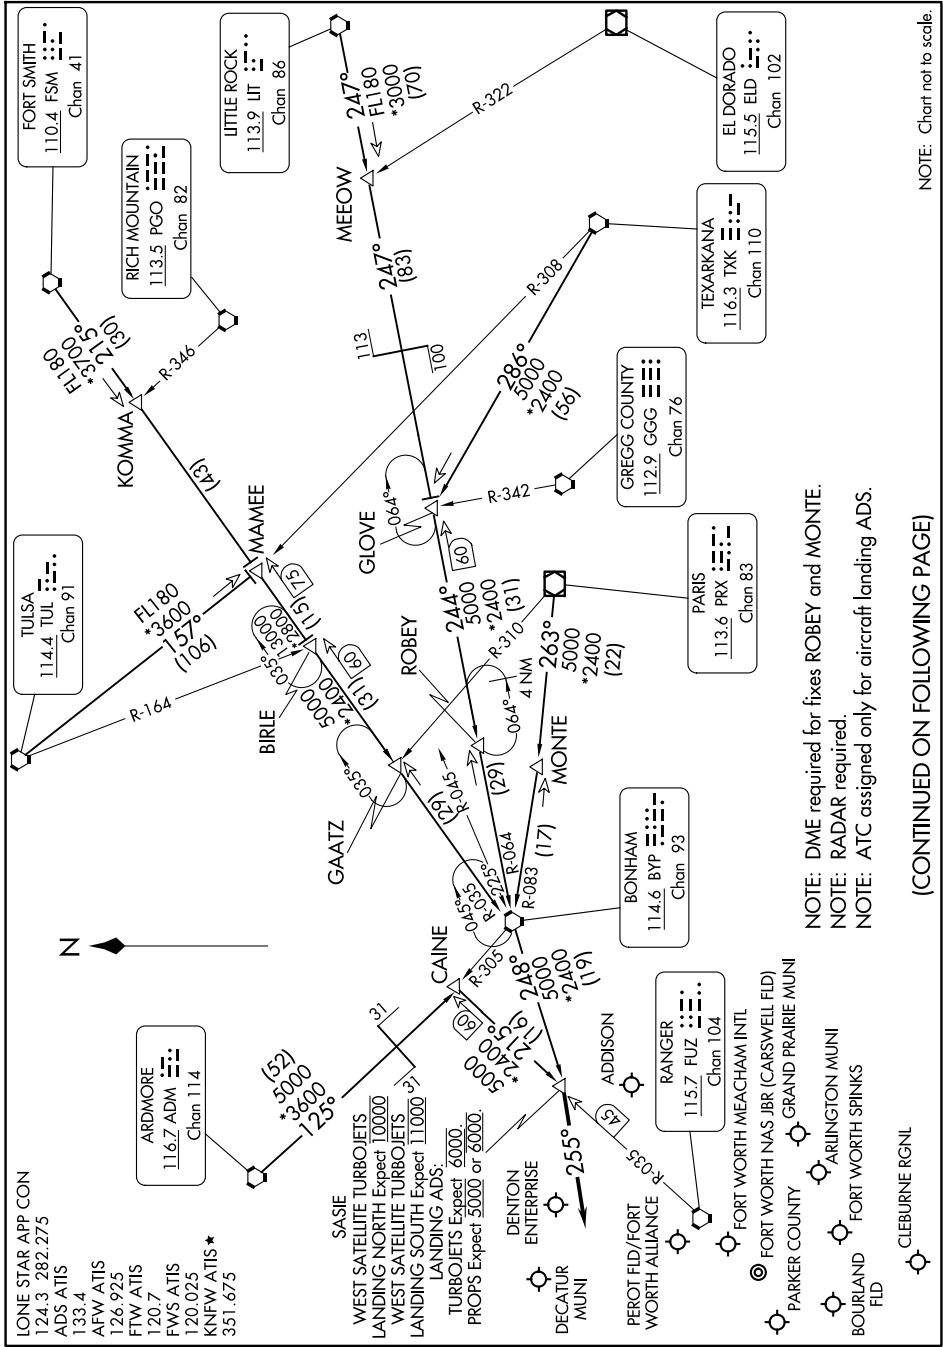

SASIE SEVEN ARRIVAL

AL-6918 (FAA)

DALLAS-FORT WORTH, TEXAS

SC-2, 17 APR 2025 to 15 MAY 2025

NOTE: Chart not to scale.

NOTE: DME required for fixes ROBEY and MONTE.
 NOTE: RADAR required.
 NOTE: ATC assigned only for aircraft landing ADS.

(CONTINUED ON FOLLOWING PAGE)

SC-2, 17 APR 2025 to 15 MAY 2025

SASIE SEVEN ARRIVAL

DALLAS-FORT WORTH, TEXAS