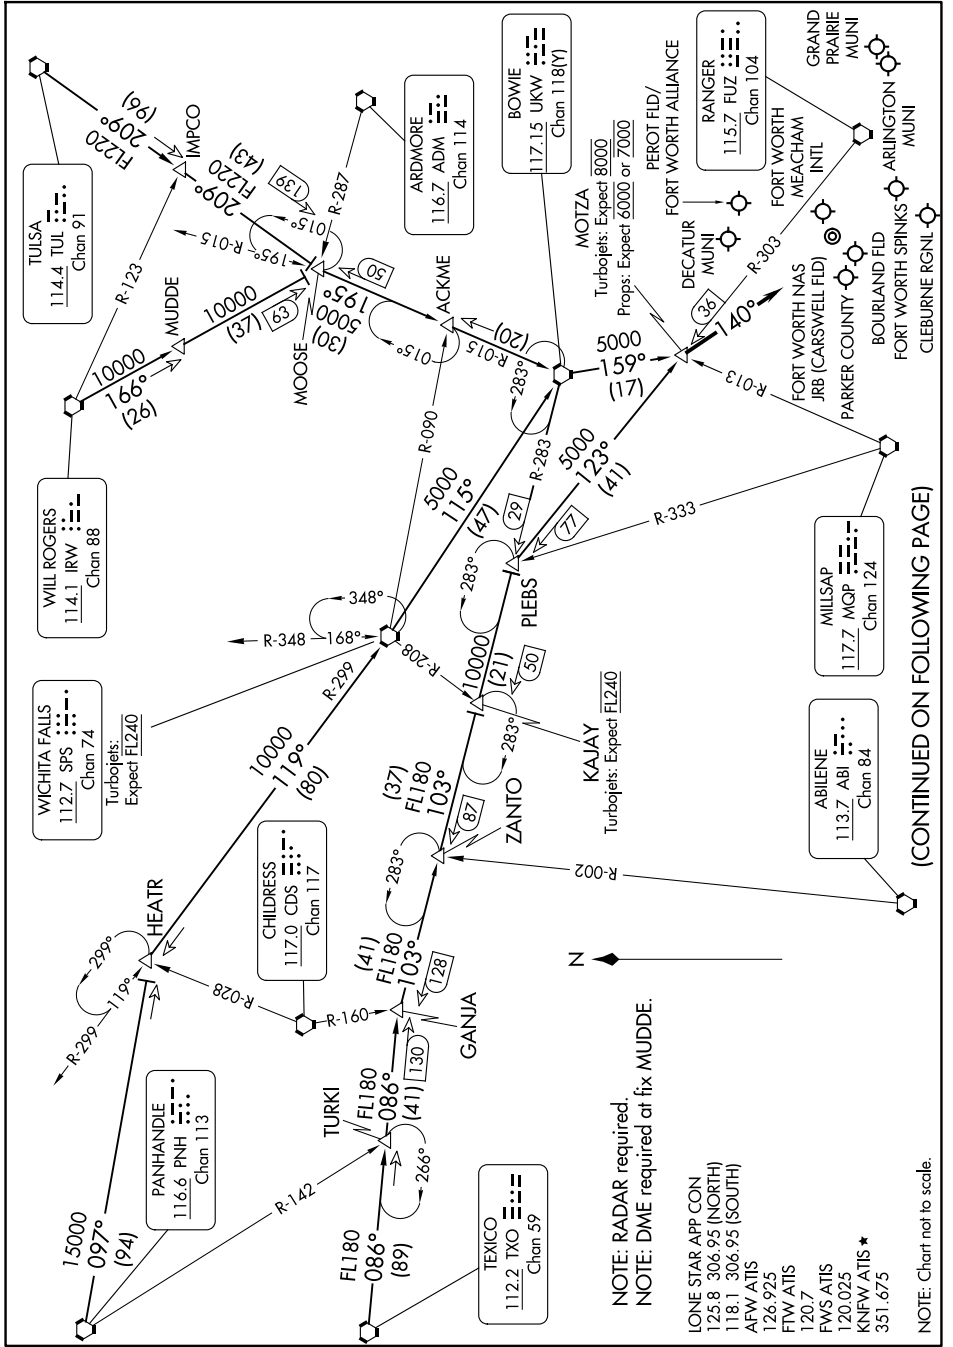

MOTZA ONE ARRIVAL

FORT WORTH, TEXAS

SC-2, 17 APR 2025 to 15 MAY 2025

SC-2, 17 APR 2025 to 15 MAY 2025

(CONTINUED ON FOLLOWING PAGE)

MOTZA ONE ARRIVAL

(MOTZA.MOTZA1) 17JUN21

FORT WORTH, TEXAS

NOTE: Chart not to scale.