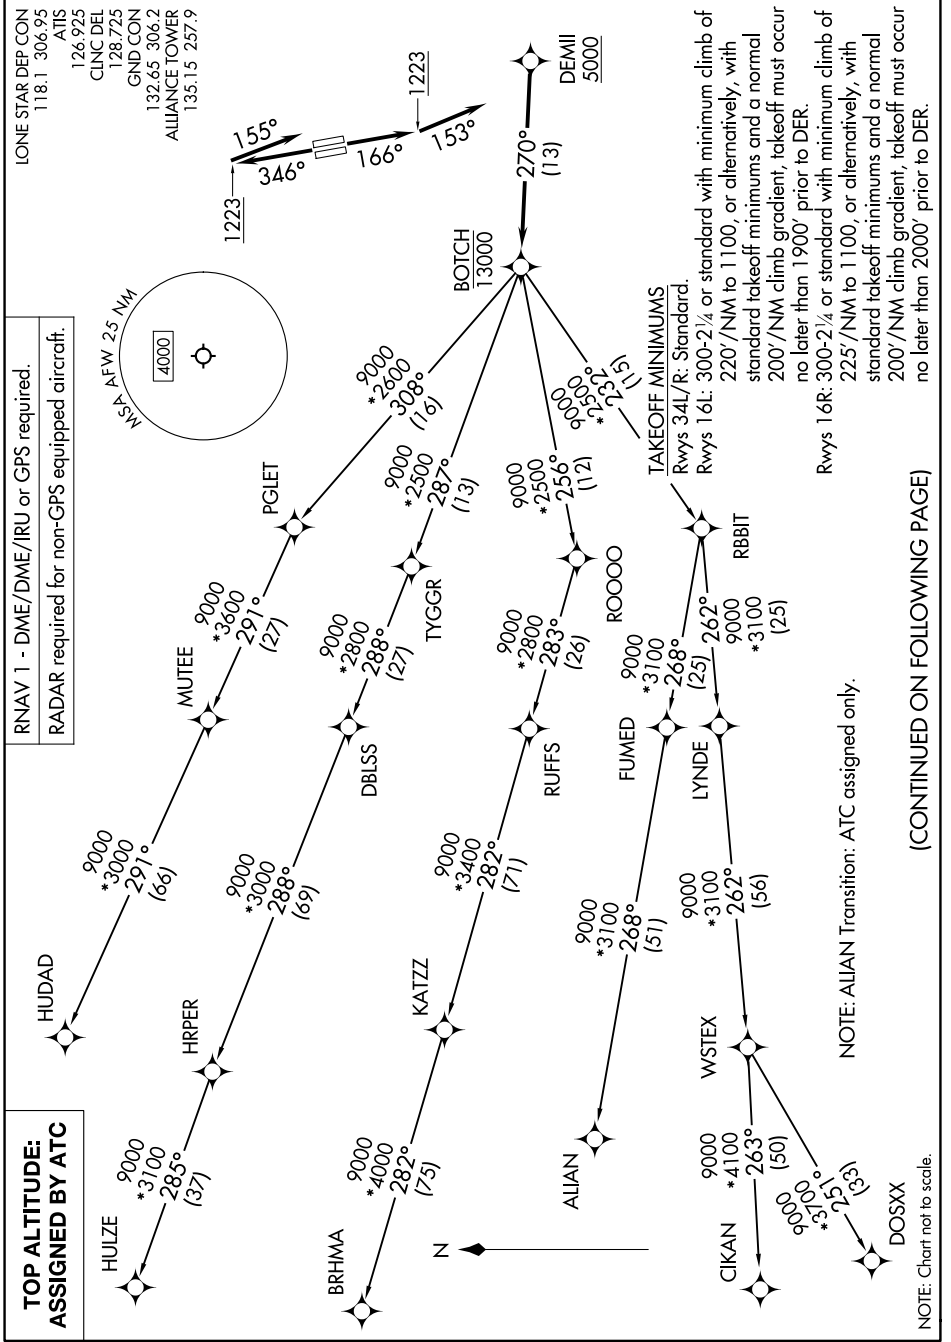

# BOTCH ONE DEPARTURE (RNAV)

FORT WORTH, TEXAS

SC-2, 17 APR 2025 to 15 MAY 2025

# BOTCH ONE DEPARTURE (RNAV)

FORT WORTH, TEXAS

(CONTINUED ON FOLLOWING PAGE)

SC-2, 17 APR 2025 to 15 MAY 2025