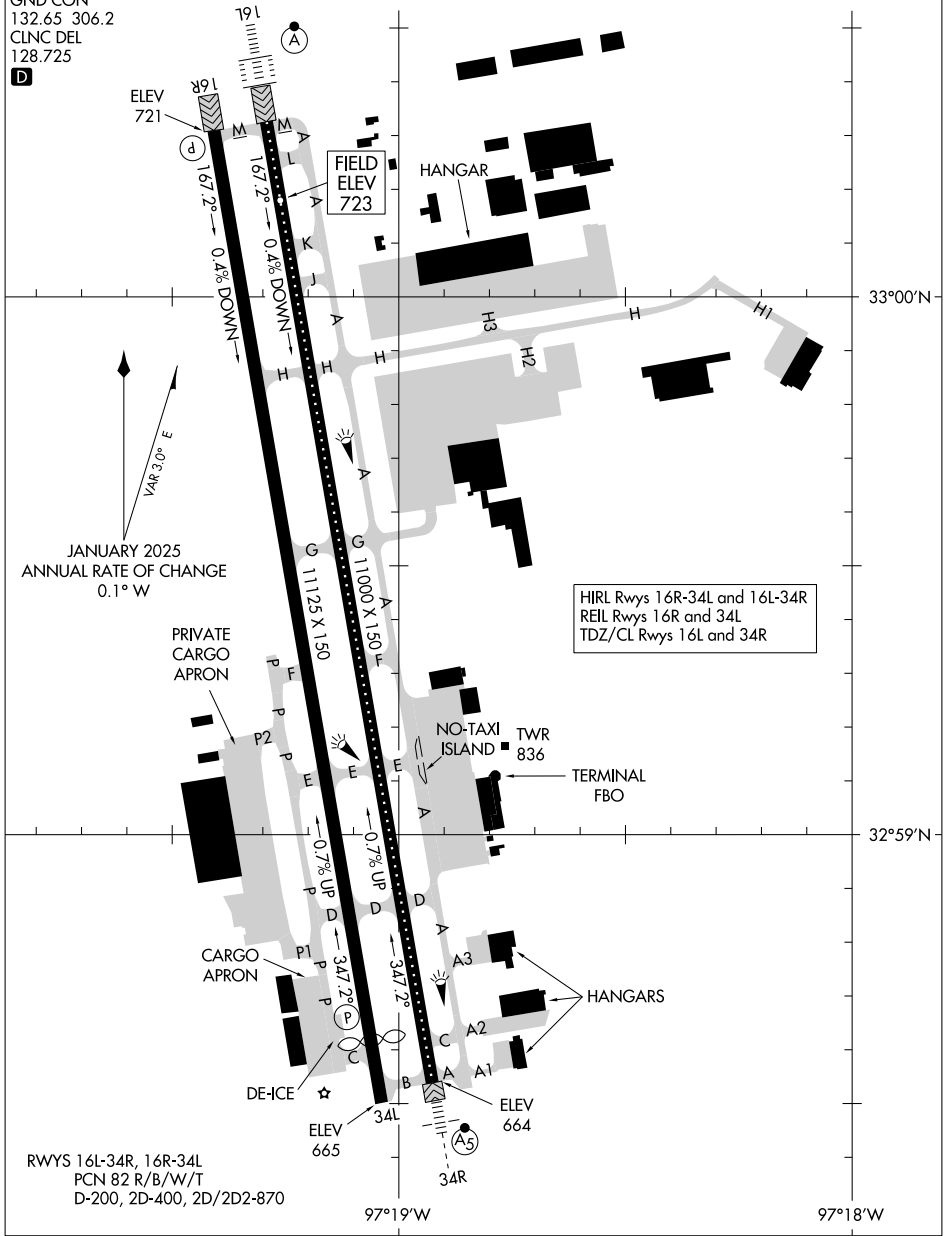

# AIRPORT DIAGRAM

PEROT FLD/FORT WORTH ALLIANCE (A.F.W)  
AL-6918 (FAA)  
FORT WORTH, TEXAS

ATIS  
126.925  
ALLIANCE TOWER  
120.825 (HELICOPTERS)  
135.15 257.9  
GND CON  
132.65 306.2  
CLNC DEL  
128.725

CAUTION: BE ALERT TO RUNWAY CROSSING CLEARANCES.  
READBACK OF ALL RUNWAY HOLDING INSTRUCTIONS IS REQUIRED.

# AIRPORT DIAGRAM

FORT WORTH, TEXAS  
PEROT FLD/FORT WORTH ALLIANCE (A.F.W)

25107

SC-2, 17 APR 2025 to 15 MAY 2025

SC-2, 17 APR 2025 to 15 MAY 2025