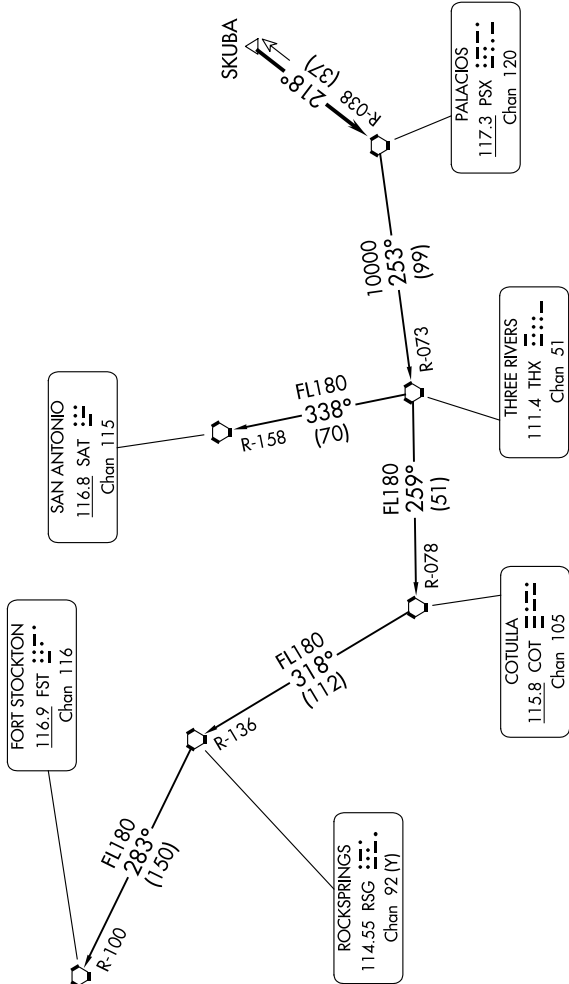

PALACIOS THREE DEPARTURE

SC-5, 17 APR 2025 to 15 MAY 2025

**TOP ALTITUDE:
ASSIGNED BY ATC**

RADAR and DME required.

TAKEOFF MINIMUMS.
Rwys 16, 34: Standard.

AWOS-3
119.325
CTAF
123.0
HOUSTON DEP CON
119.7 281.4

(CONTINUED ON FOLLOWING PAGE)

SC-5, 17 APR 2025 to 15 MAY 2025

PALACIOS THREE DEPARTURE

NOTE: Chart not to scale.