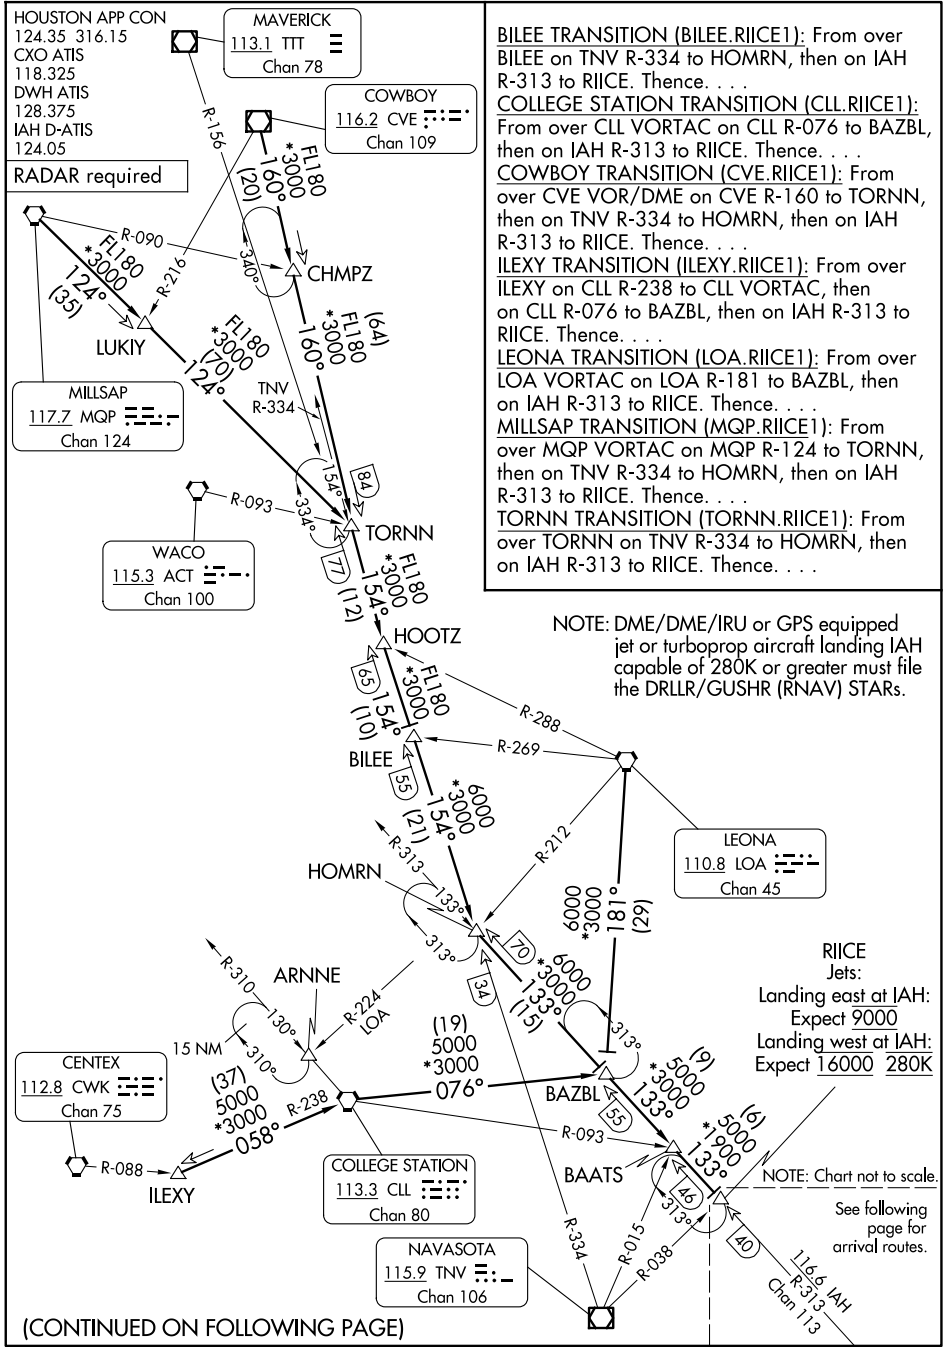

RIICE ONE ARRIVAL

Transition Routes

HOUSTON, TEXAS

BILEE TRANSITION (BILEE.RIICE1): From over BILEE on TNV R-334 to HOMRN, then on IAH R-313 to RIICE. Thence. . . .

COLLEGE STATION TRANSITION (CLL.RIICE1): From over CLL VORTAC on CLL R-076 to BAZBL, then on IAH R-313 to RIICE. Thence. . . .

COWBOY TRANSITION (CVE.RIICE1): From over CVE VOR/DME on CVE R-160 to TORNN, then on TNV R-334 to HOMRN, then on IAH R-313 to RIICE. Thence. . . .

ILEXY TRANSITION (ILEXY.RIICE1): From over ILEXY on CLL R-238 to CLL VORTAC, then on CLL R-076 to BAZBL, then on IAH R-313 to RIICE. Thence. . . .

LEONA TRANSITION (LOA.RIICE1): From over LOA VORTAC on LOA R-181 to BAZBL, then on IAH R-313 to RIICE. Thence. . . .

MILLSAP TRANSITION (MQP.RIICE1): From over MQP VORTAC on MQP R-124 to TORNN, then on TNV R-334 to HOMRN, then on IAH R-313 to RIICE. Thence. . . .

TORNN TRANSITION (TORNN.RIICE1): From over TORNN on TNV R-334 to HOMRN, then on IAH R-313 to RIICE. Thence. . . .

SC-5, 17 APR 2025 to 15 MAY 2025

SC-5, 17 APR 2025 to 15 MAY 2025

RIICE ONE ARRIVAL

Transition Routes