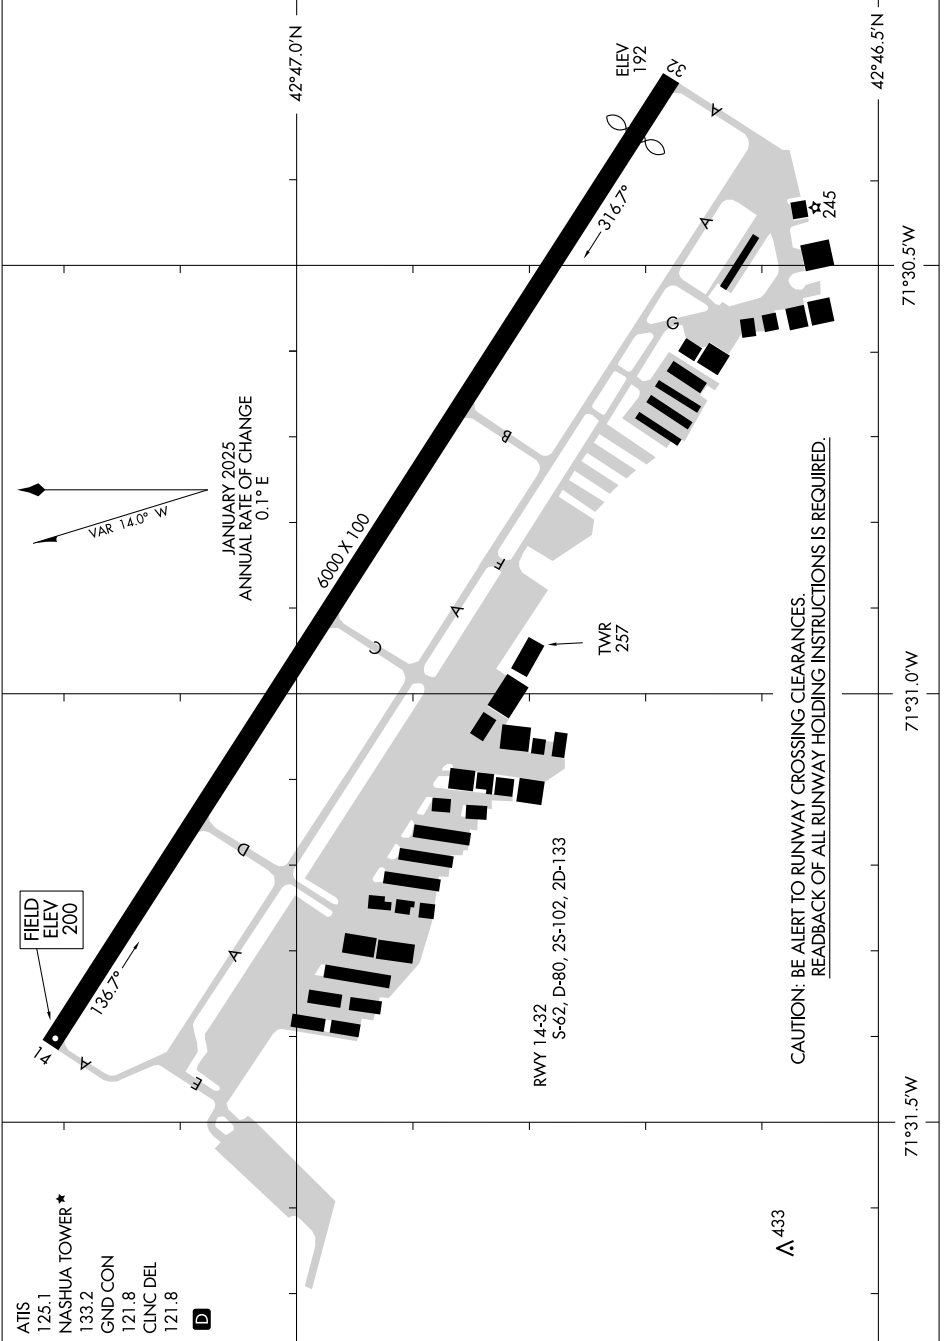

# AIRPORT DIAGRAM

AL-5036 (FAA)

BOIRE FLD (ASH)  
NASHUA, NEW HAMPSHIRE

NE-1, 17 APR 2025 to 15 MAY 2025

NE-1, 17 APR 2025 to 15 MAY 2025

# AIRPORT DIAGRAM

NASHUA, NEW HAMPSHIRE  
BOIRE FLD (ASH)