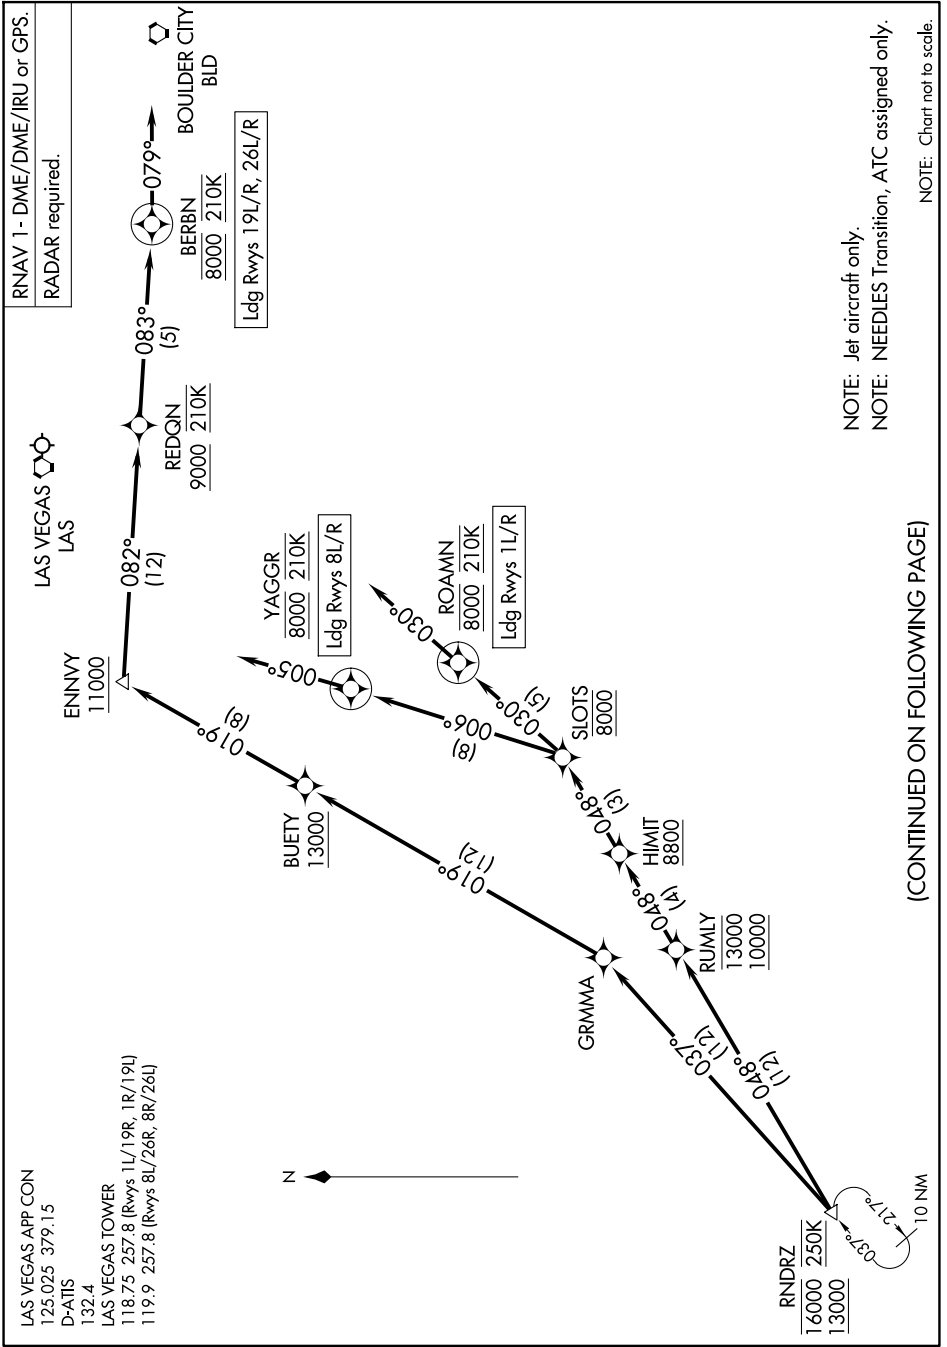

(RNDRZ.RNDRZ3) 24305

AL-662 (FAA)

HARRY REID INTL (LAS)
LAS VEGAS, NEVADA

RNDRZ THREE ARRIVAL (RNAV) Arrival Routes

SW-4, 17 APR 2025 to 15 MAY 2025

NOTE: Jet aircraft only.
NOTE: NEEDLES Transition, ATC assigned only.

(CONTINUED ON FOLLOWING PAGE)

NOTE: Chart not to scale.

SW-4, 17 APR 2025 to 15 MAY 2025

RNDRZ THREE ARRIVAL (RNAV) Arrival Routes

LAS VEGAS, NEVADA
HARRY REID INTL (LAS)

(RNDRZ.RNDRZ3) 31OCT24