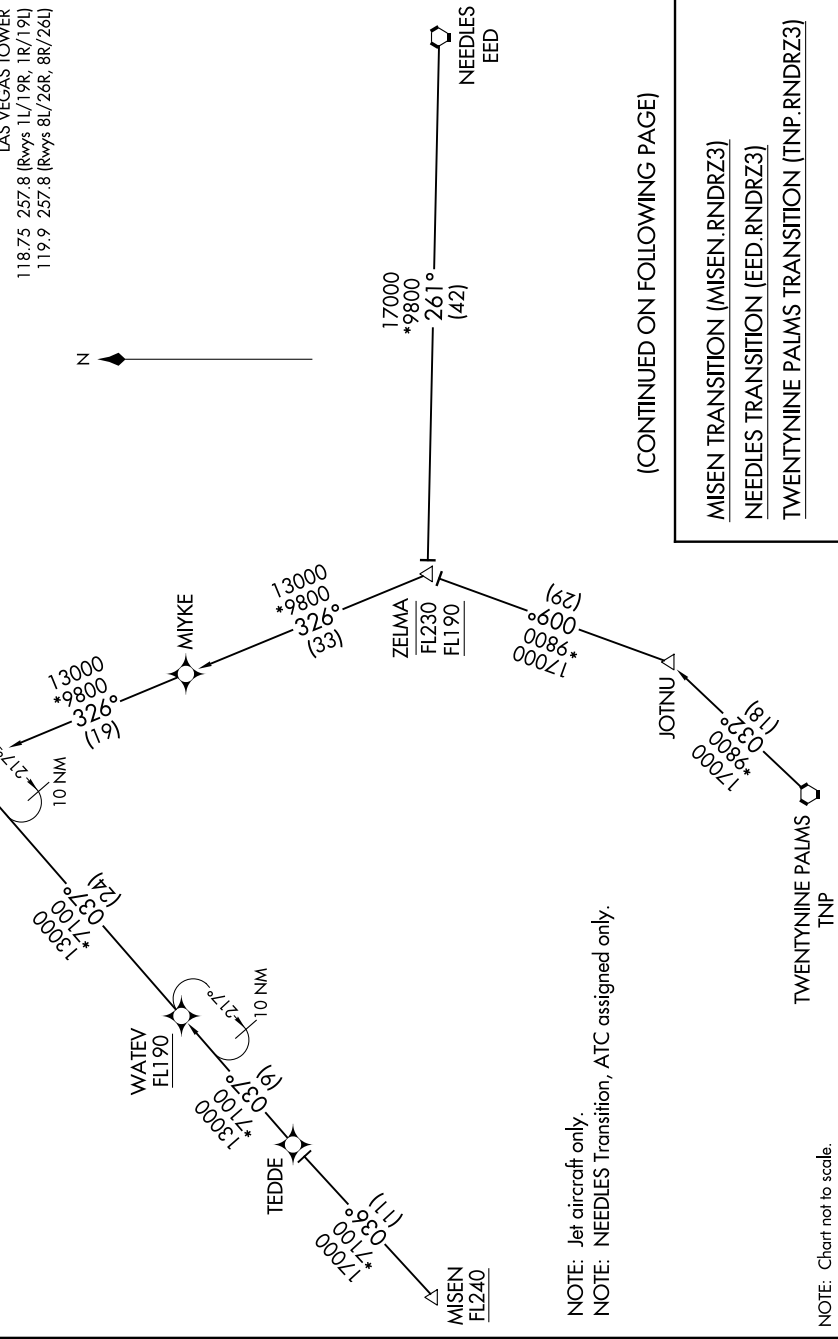

RNDRZ THREE ARRIVAL (RNAV) Transition Routes

SW-4, 17 APR 2025 to 15 MAY 2025

RNAV 1 - DME/DME/IRU or GPS.
RADAR required.

LAS VEGAS APP CON
125.025 379.15
D-ATIS
132.4
LAS VEGAS TOWER
118.75 257.8 (Rwys 1L/19R, 1R/19L)
119.9 257.8 (Rwys 8L/26R, 8R/26L)

See following page
for Arrival Routes

RNDRZ
16000 250K
13000

(CONTINUED ON FOLLOWING PAGE)

MISEN TRANSITION (MISEN.RNDRZ3)
NEEDLES TRANSITION (EED.RNDRZ3)
TWENTYNINE PALMS TRANSITION (TNP.RNDRZ3)

NOTE: Jet aircraft only.
NOTE: NEEDLES Transition, ATC assigned only.

NOTE: Chart not to scale.

SW-4, 17 APR 2025 to 15 MAY 2025