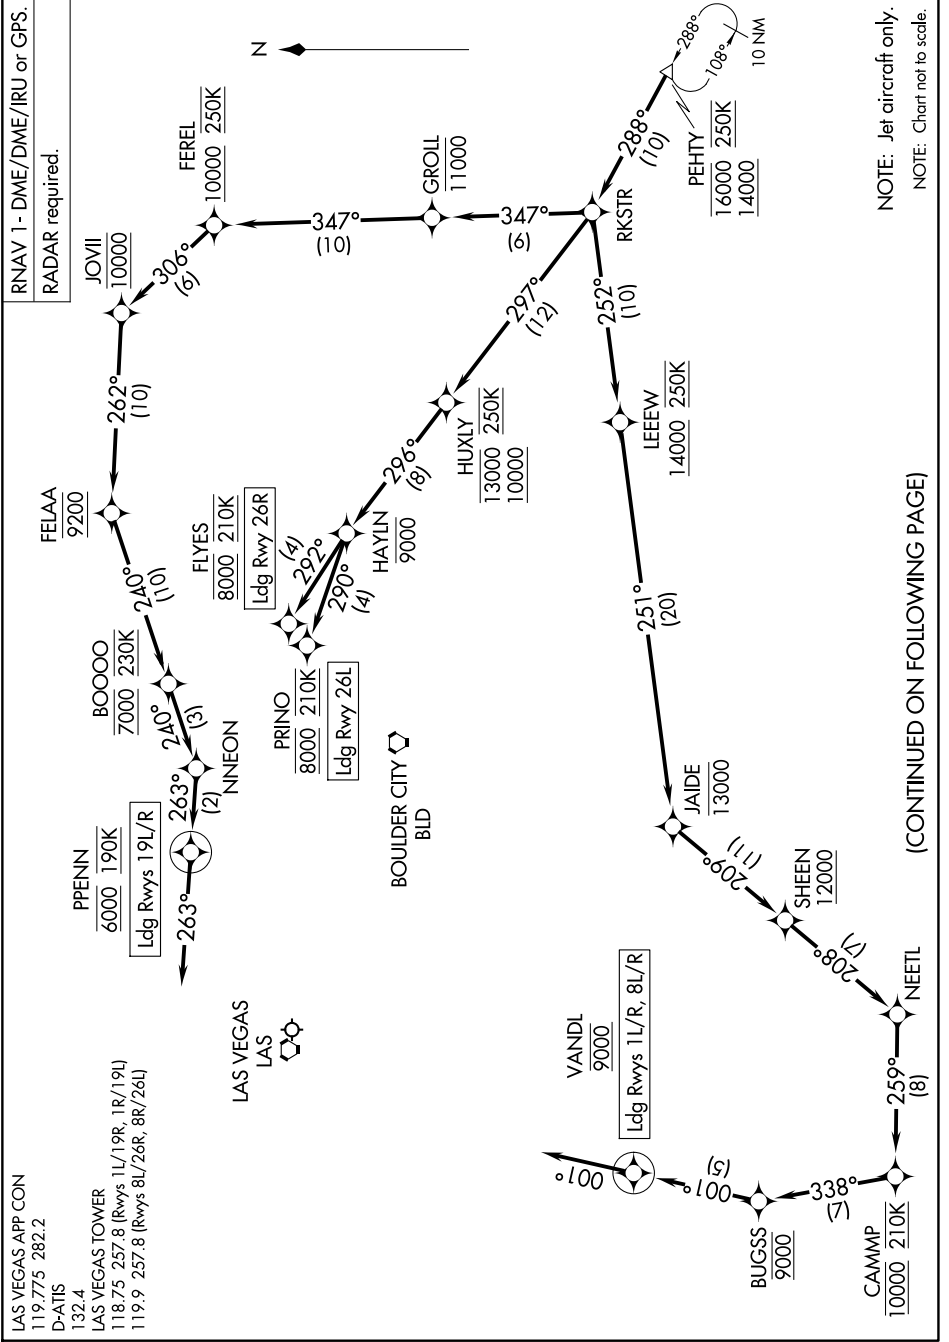

(PEHTY.RKSTR4) 24305

AL-662 (FAA)

HARRY REID INTL (LAS)  
LAS VEGAS, NEVADA

# RKSTR FOUR ARRIVAL (RNAV) Arrival Routes

SW-4, 17 APR 2025 to 15 MAY 2025

NOTE: Jet aircraft only.  
NOTE: Chart not to scale.

(CONTINUED ON FOLLOWING PAGE)

SW-4, 17 APR 2025 to 15 MAY 2025

# RKSTR FOUR ARRIVAL (RNAV) Arrival Routes

LAS VEGAS, NEVADA  
HARRY REID INTL (LAS)

(PEHTY.RKSTR4) 31OCT24