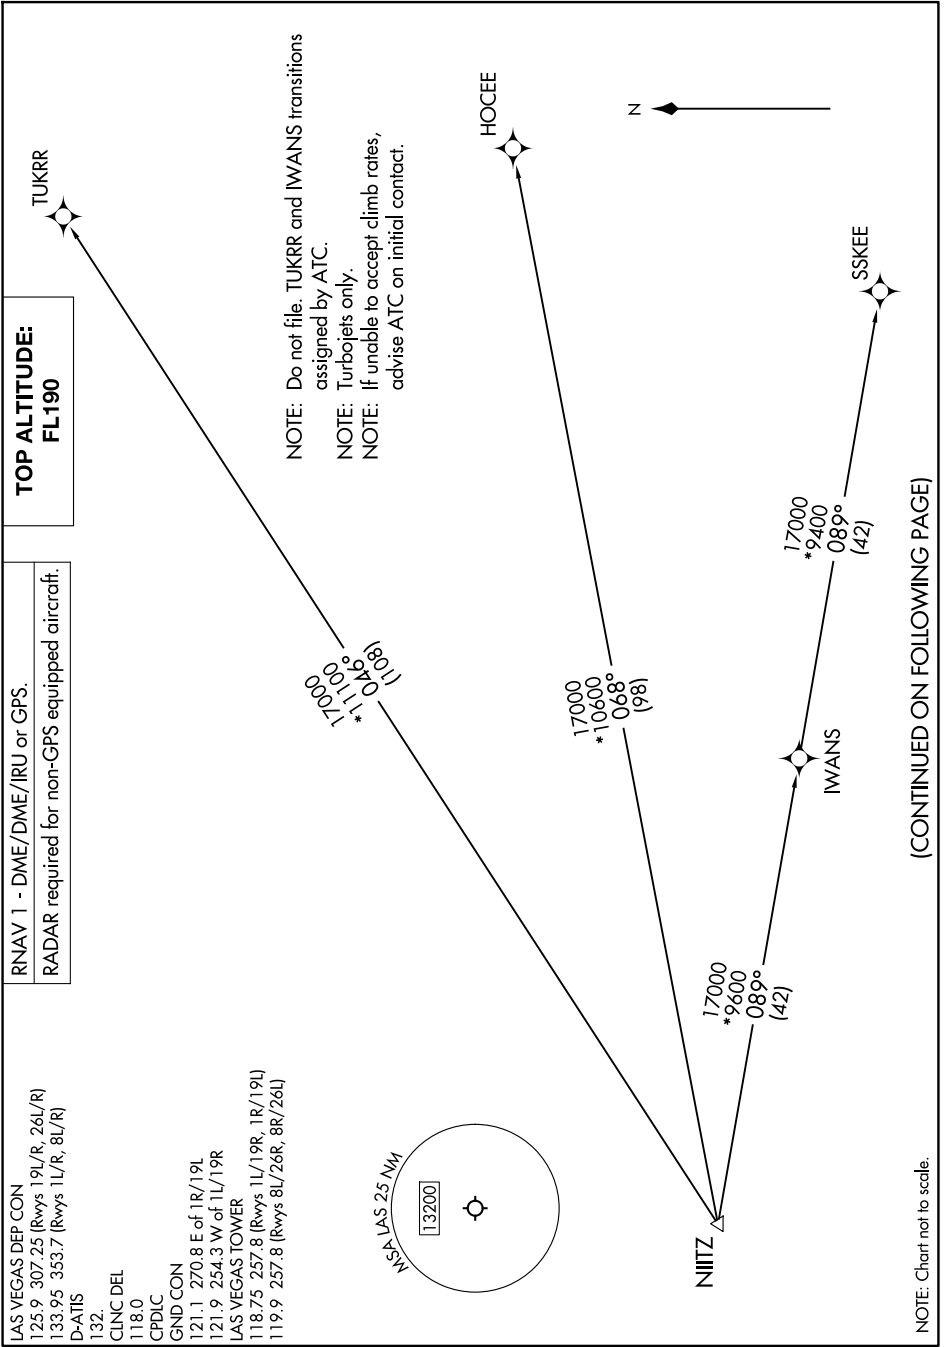

NIITZ FOUR DEPARTURE (RNAV) Transition Routes

SW-4, 17 APR 2025 to 15 MAY 2025

(CONTINUED ON FOLLOWING PAGE)

SW-4, 17 APR 2025 to 15 MAY 2025

NOTE: Chart not to scale.

NIITZ FOUR DEPARTURE (RNAV) Transition Routes