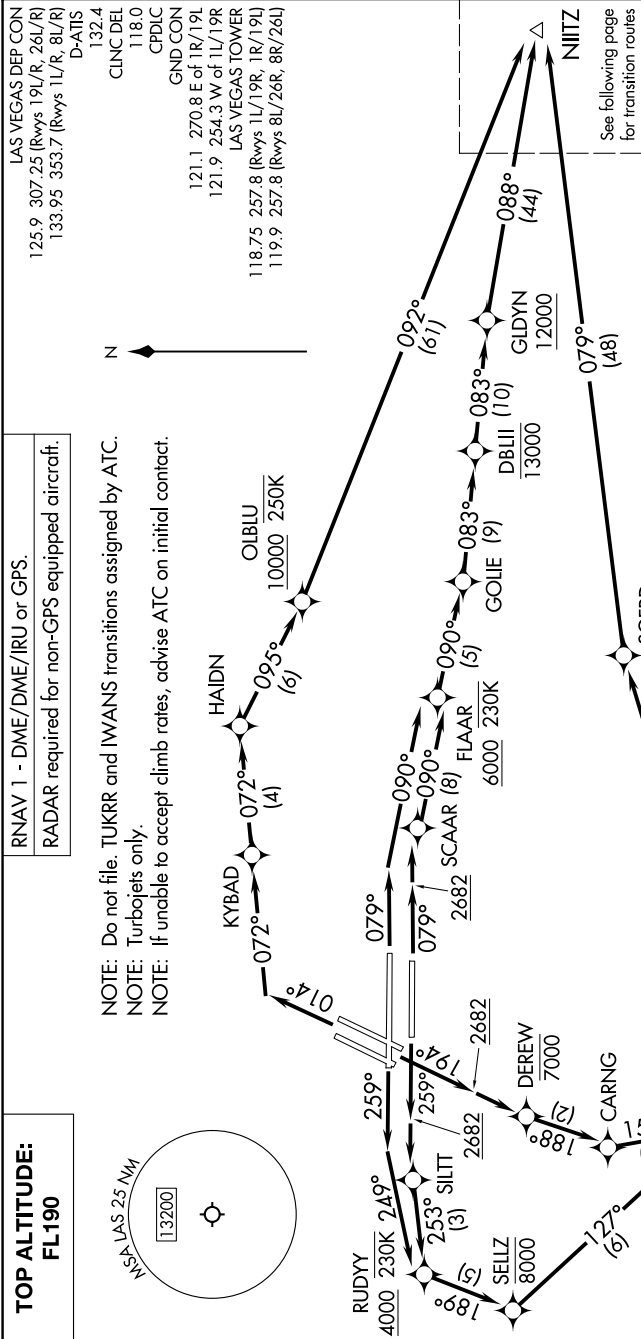

# N1ITZ FOUR DEPARTURE (RNAV) Departure Routes

SW-4, 17 APR 2025 to 15 MAY 2025

# N1ITZ FOUR DEPARTURE (RNAV) Departure Routes

**TAKEOFF MINIMUMS**  
 Rwys 1L/R: Standard with minimum climb of 500'/NM to 2682 then 280'/NM to 4800.  
 Rwys 8L/R: Standard with minimum climb of 500'/NM to 2682.  
 Rwys 19L/R: Standard with minimum climb of 571'/NM to 8000.  
 Rwys 26L/R: Standard with minimum climb of 500'/NM to 2682 then 240'/NM to 5000.

(CONTINUED ON FOLLOWING PAGE)

NOTE: Chart not to scale.

SW-4, 17 APR 2025 to 15 MAY 2025