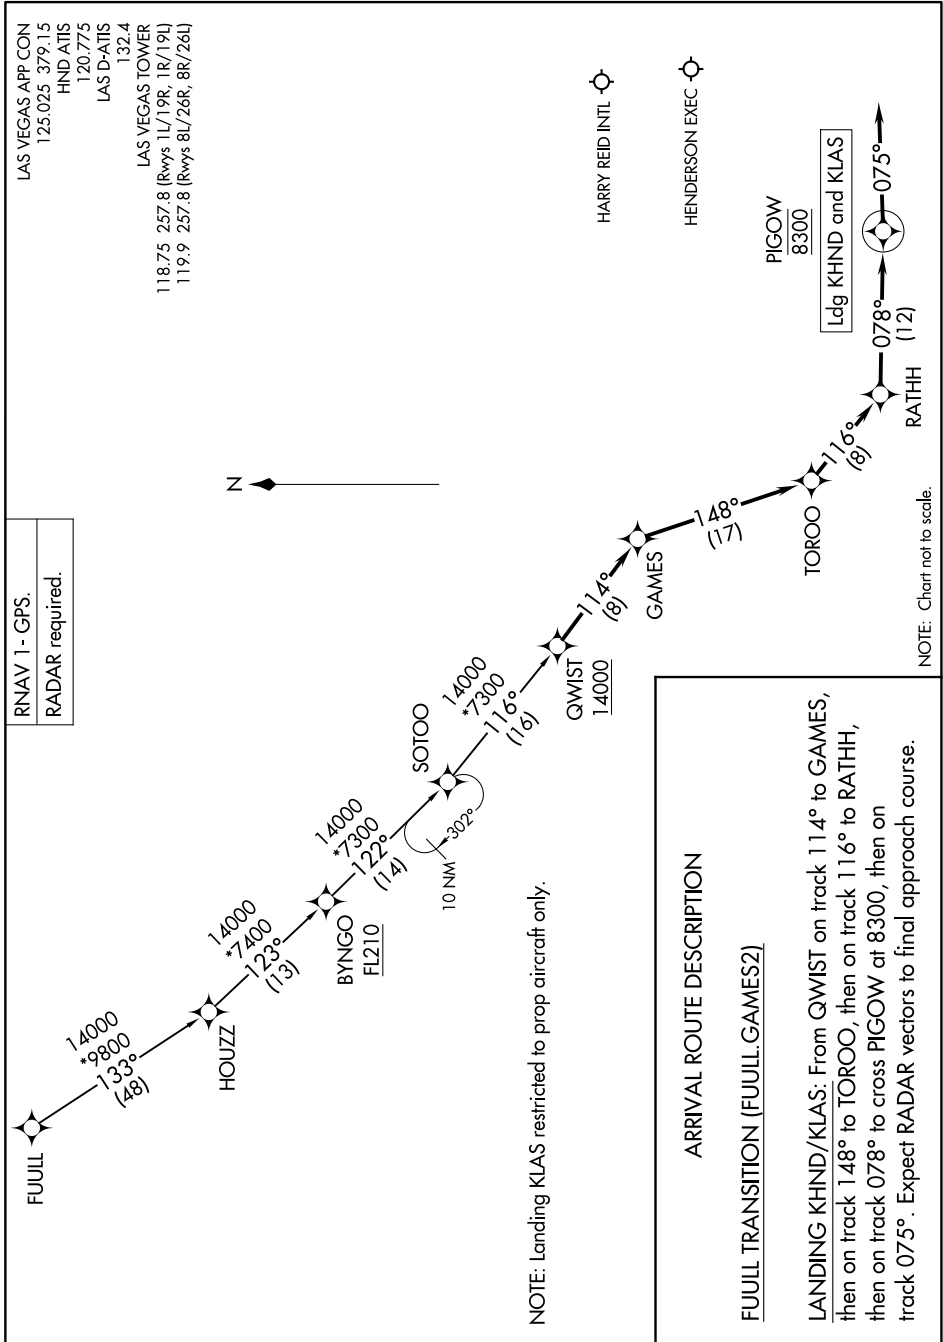

SW-4, 17 APR 2025 to 15 MAY 2025

RNAV 1 - GPS.
RADAR required.

LAS VEGAS APP CON  
125.025 379.15  
HND ATIS  
120.775  
LAS D-ATIS  
132.4

LAS VEGAS TOWER  
118.75 257.8 (Rwys 1L/19R, 1R/19L)  
119.9 257.8 (Rwys 8L/26R, 8R/26L)

NOTE: Landing KLAS restricted to prop aircraft only.

NOTE: Chart not to scale.

SW-4, 17 APR 2025 to 15 MAY 2025