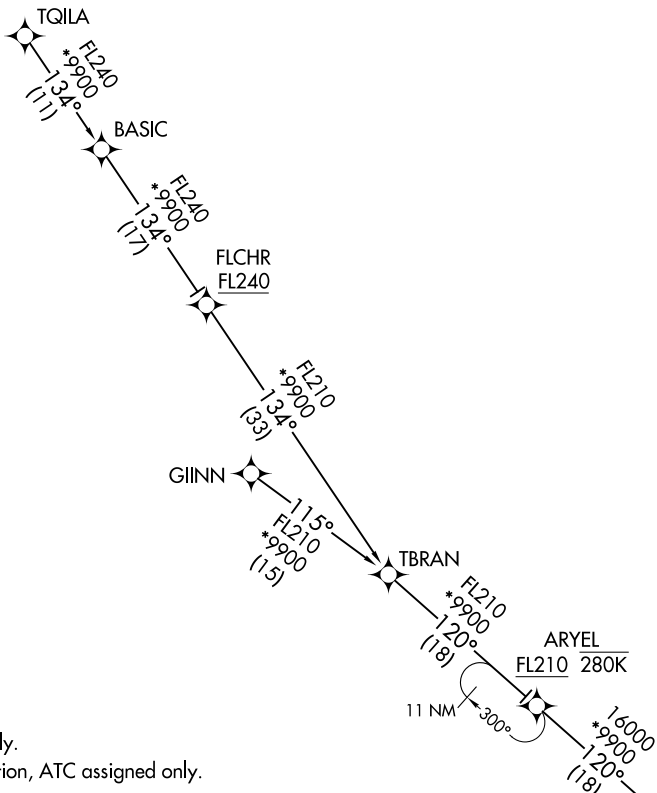

COKTL FOUR ARRIVAL (RNAV) Transition Routes

RNAV 1 - DME/DME/IRU or GPS.

RADAR required.

LAS VEGAS APP CON

125.025 379.15

D-ATIS

132.4

LAS VEGAS TOWER

118.75 257.8 (Rwys 1L/19R, 1R/19L)

119.9 257.8 (Rwys 8L/26R, 8R/26L)

NOTE: Jet aircraft only.

NOTE: GIINN Transition, ATC assigned only.

(CONTINUED ON FOLLOWING PAGE)

FLCHR TRANSITION (FLCHR.COKTL4)

GIINN TRANSITION (GIINN.COKTL4)

TQILA TRANSITION (TQILA.COKTL4)

NOTE: Chart not to scale.

See following page for Arrival Routes

SW-4, 17 APR 2025 to 15 MAY 2025

SW-4, 17 APR 2025 to 15 MAY 2025