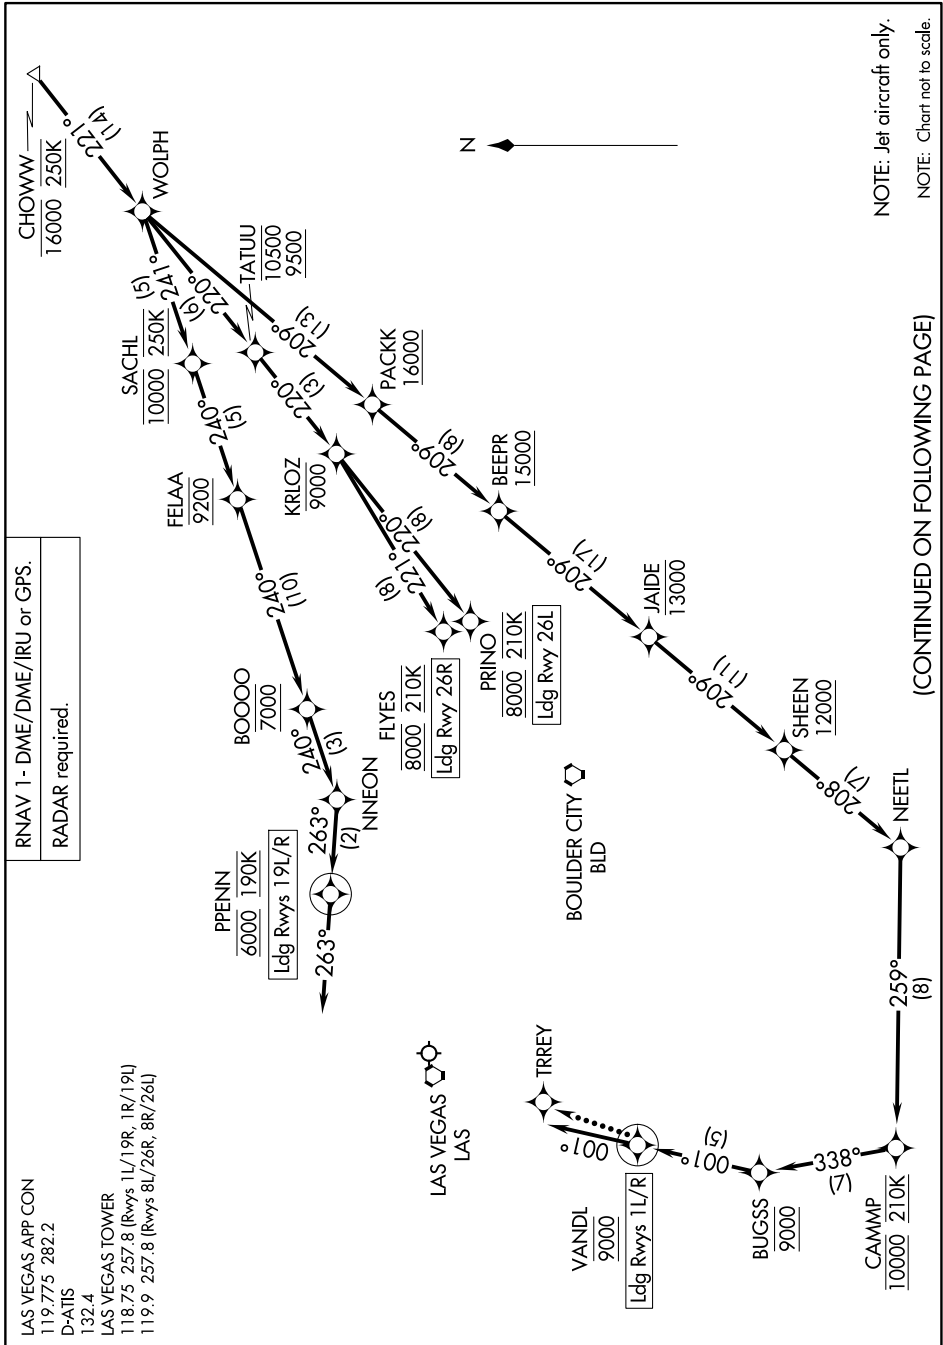

CHOWW THREE ARRIVAL (RNAV) Arrival Routes

SW-4, 17 APR 2025 to 15 MAY 2025

CHOWW THREE ARRIVAL (RNAV) Arrival Routes

NOTE: Jet aircraft only.
NOTE: Chart not to scale.

(CONTINUED ON FOLLOWING PAGE)

SW-4, 17 APR 2025 to 15 MAY 2025