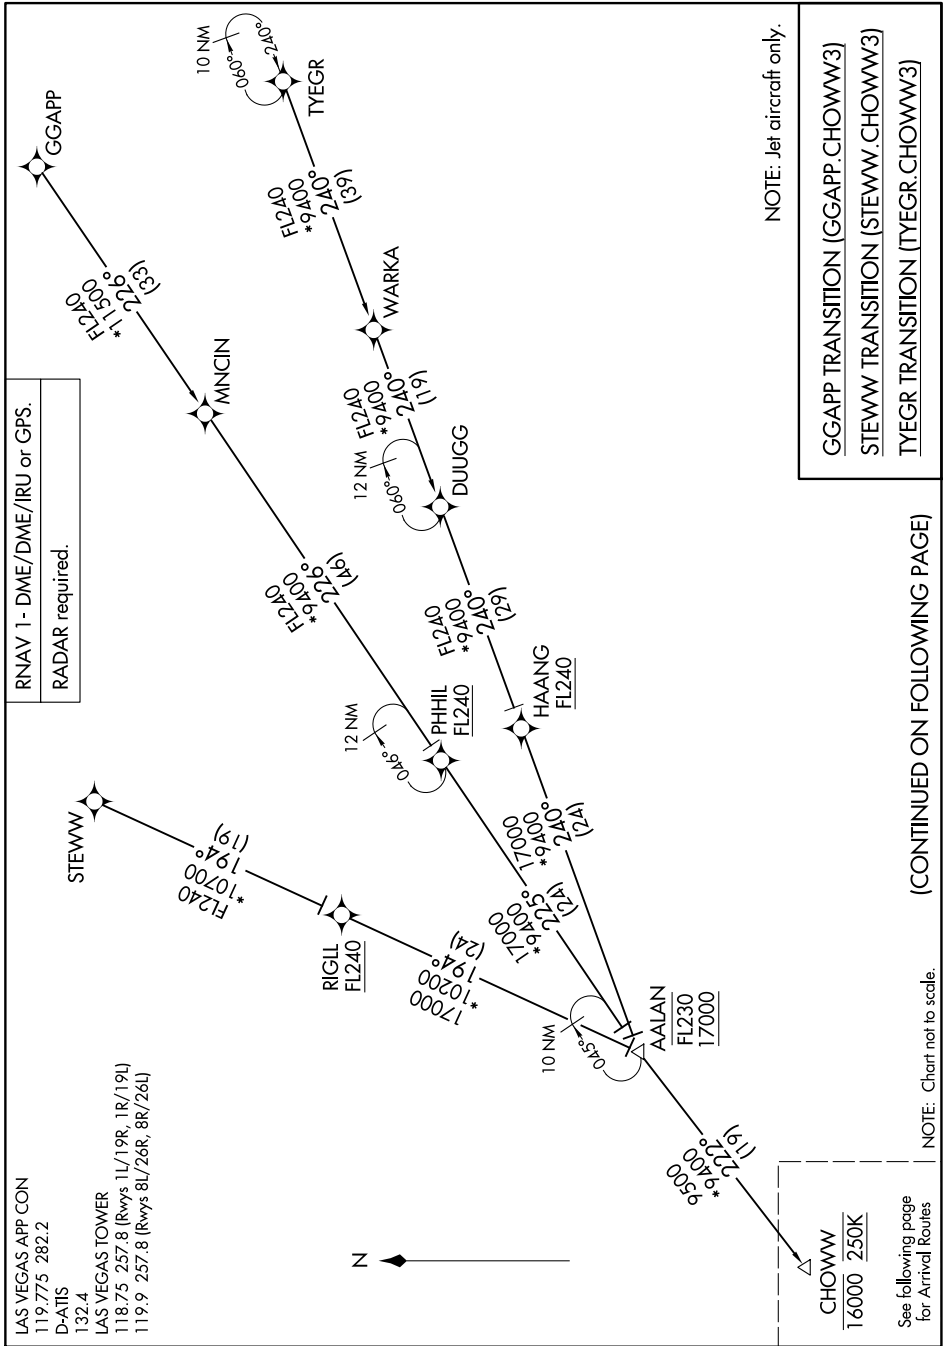

CHOWW THREE ARRIVAL (RNAV) Transition Routes

SW-4, 17 APR 2025 to 15 MAY 2025

SW-4, 17 APR 2025 to 15 MAY 2025