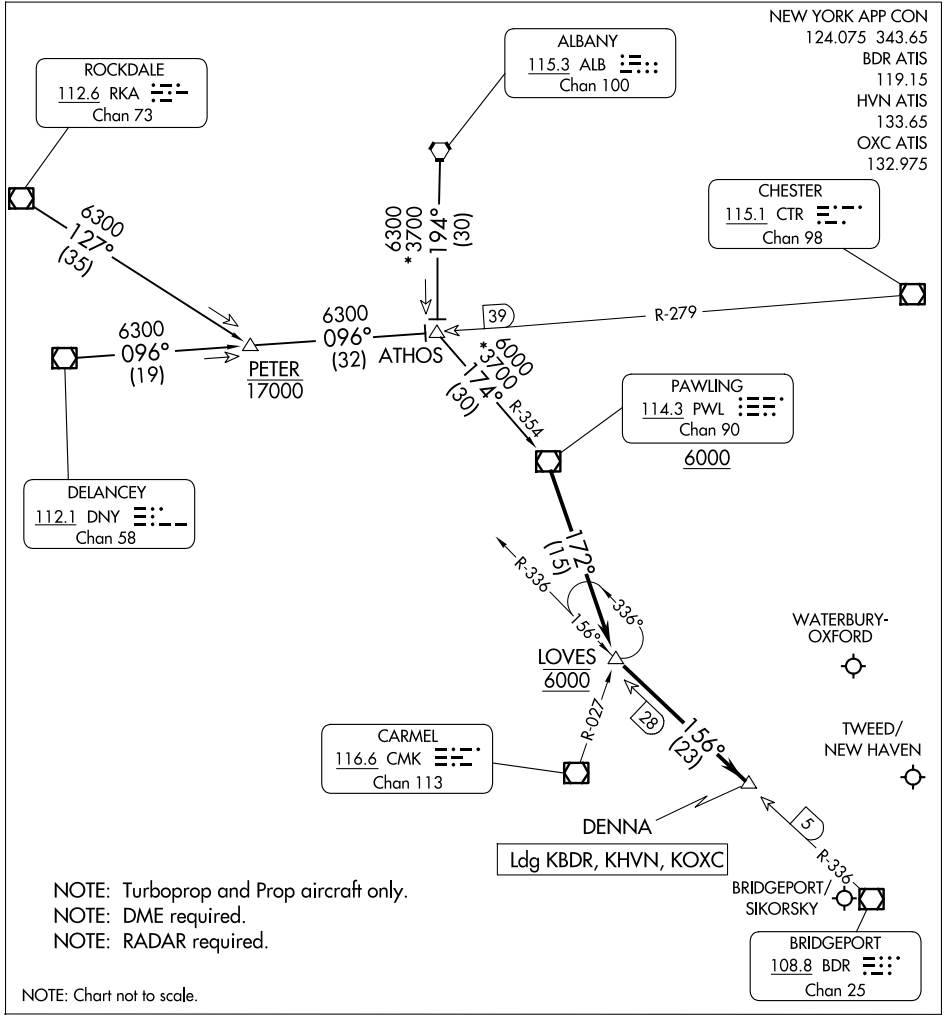

DENNA THREE ARRIVAL

AL-621 (FAA)

BRIDGEPORT, CONNECTICUT

NE-1, 17 APR 2025 to 15 MAY 2025

NE-1, 17 APR 2025 to 15 MAY 2025

ARRIVAL ROUTE DESCRIPTION

ALBANY TRANSITION (ALB.DENNA3): From over ALB VORTAC on ALB R-194 to ATHOS, then on PWL R-354 to PWL VOR/DME, thence....

DELANCEY TRANSITION (DNY.DENNA3): From over DNY VOR/DME on DNY R-096 to ATHOS, then on PWL R-354 to PWL VOR/DME, thence....

ROCKDALE TRANSITION (RKA.DENNA3): From over RKA VOR/DME on RKA R-127 to PETER, then on DNY R-096 to ATHOS, then on PWL R-354 to PWL VOR/DME, thence....

....from PWL VOR/DME on PWL R-172 to cross LOVES at 6000, then on BRIDGEPORT (BDR) R-336 to DENNA. Expect RADAR vectors.

DENNA THREE ARRIVAL

BRIDGEPORT, CONNECTICUT