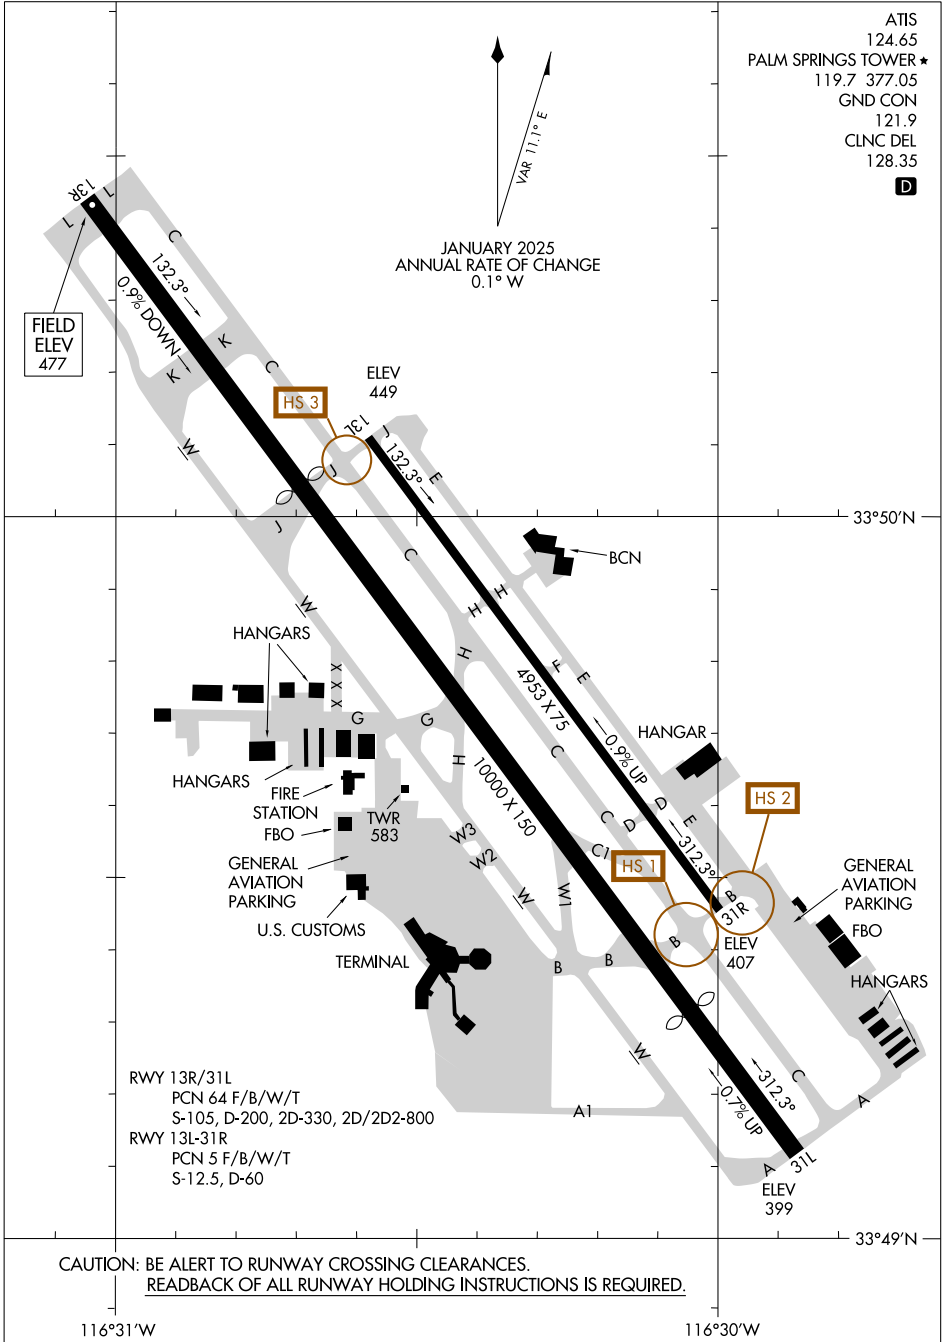

AIRPORT DIAGRAM

PALM SPRINGS INTL (PSP)
PALM SPRINGS, CALIFORNIA

AL-545 (FAA)

CAUTION: BE ALERT TO RUNWAY CROSSING CLEARANCES.
READBACK OF ALL RUNWAY HOLDING INSTRUCTIONS IS REQUIRED.

116°31'W

116°30'W

AIRPORT DIAGRAM

PALM SPRINGS, CALIFORNIA
PALM SPRINGS INTL (PSP)

SW-3, 17 APR 2025 to 15 MAY 2025

SW-3, 17 APR 2025 to 15 MAY 2025

D