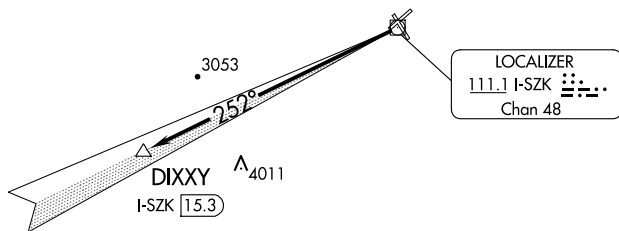

TOP ALTITUDE:
4200

NOTE: RADAR required.

NOTE: DME required.

TAKEOFF MINIMUMS:

Rwys 6, 16, 34: NA - ATC.

Rwy 24: Standard with minimum climb
of 242' per NM to 2800.

NOTE: Chart not to scale.

DEPARTURE ROUTE DESCRIPTION

TAKEOFF RUNWAY 24: Climb on I-SZK LDA Localizer west course to 4200 to DIXXY I-SZK 15.3 DME. Expect RADAR vectors to filed/assigned route.

DIXXY EIGHT DEPARTURE

(DIXXY8.DIXXY) 15AUG19

ROANOKE, VIRGINIA

ROANOKE/BLACKSBURG RGNL (WOODRUM FLD) (R.O.A.)