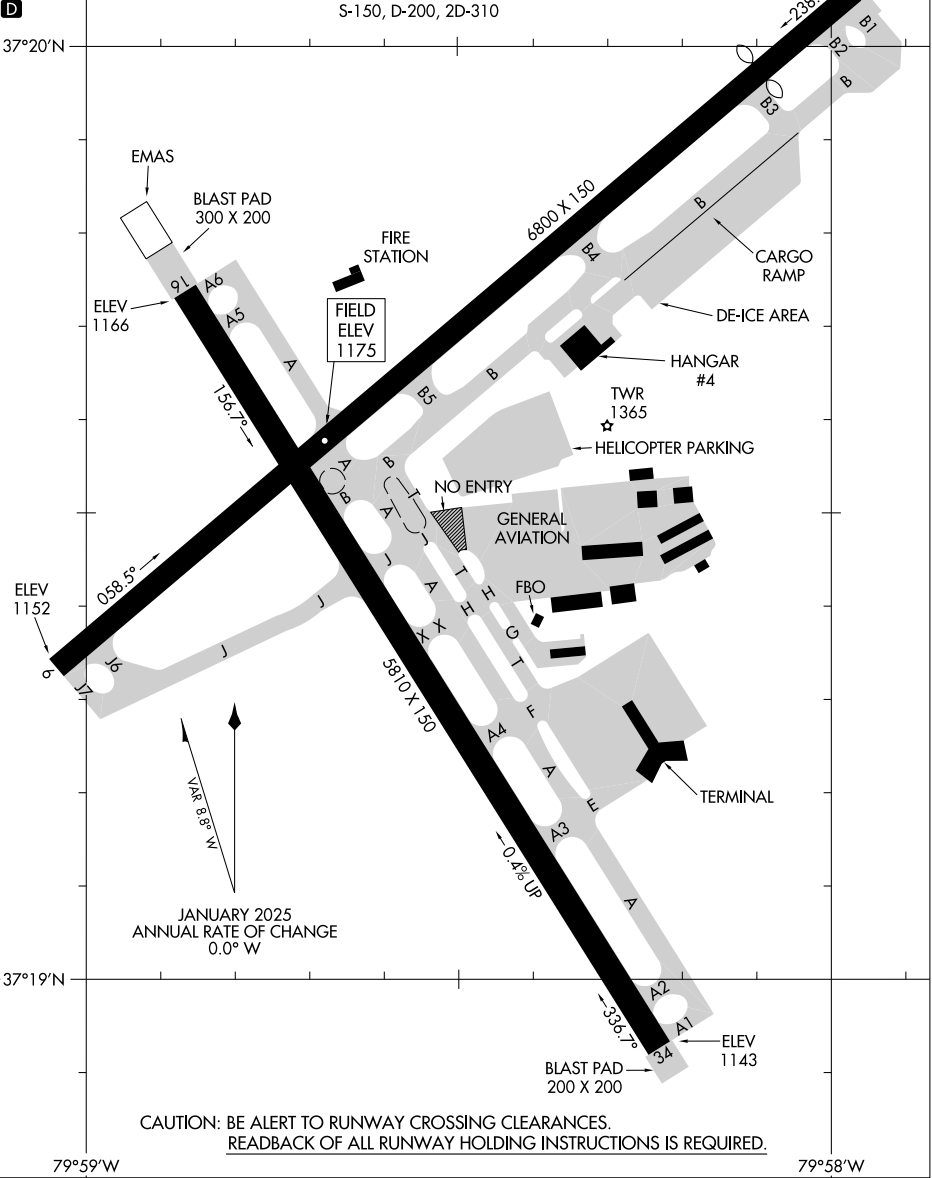

# AIRPORT DIAGRAM

ROANOKE/BLACKSBURG RGNL (WOODRUM FLD) (R.O.A)  
AL-349 (FAA)  
ROANOKE, VIRGINIA

ATIS  
132.375  
ROANOKE TOWER  
118.3 257.8  
GND CON  
121.9 257.8  
CLNC DEL  
119.7

RWY 06-24  
PCR 530 F/B/X/T  
S-150, D-200, 2D-310  
RWY 16-34  
PCR 484 F/A/X/T  
S-150, D-200, 2D-310

CAUTION: BE ALERT TO RUNWAY CROSSING CLEARANCES.  
READBACK OF ALL RUNWAY HOLDING INSTRUCTIONS IS REQUIRED.

NE-3, 17 APR 2025 to 15 MAY 2025

NE-3, 17 APR 2025 to 15 MAY 2025

# AIRPORT DIAGRAM

25107

ROANOKE/BLACKSBURG RGNL (WOODRUM FLD) (R.O.A)  
ROANOKE, VIRGINIA

ROANOKE, VIRGINIA