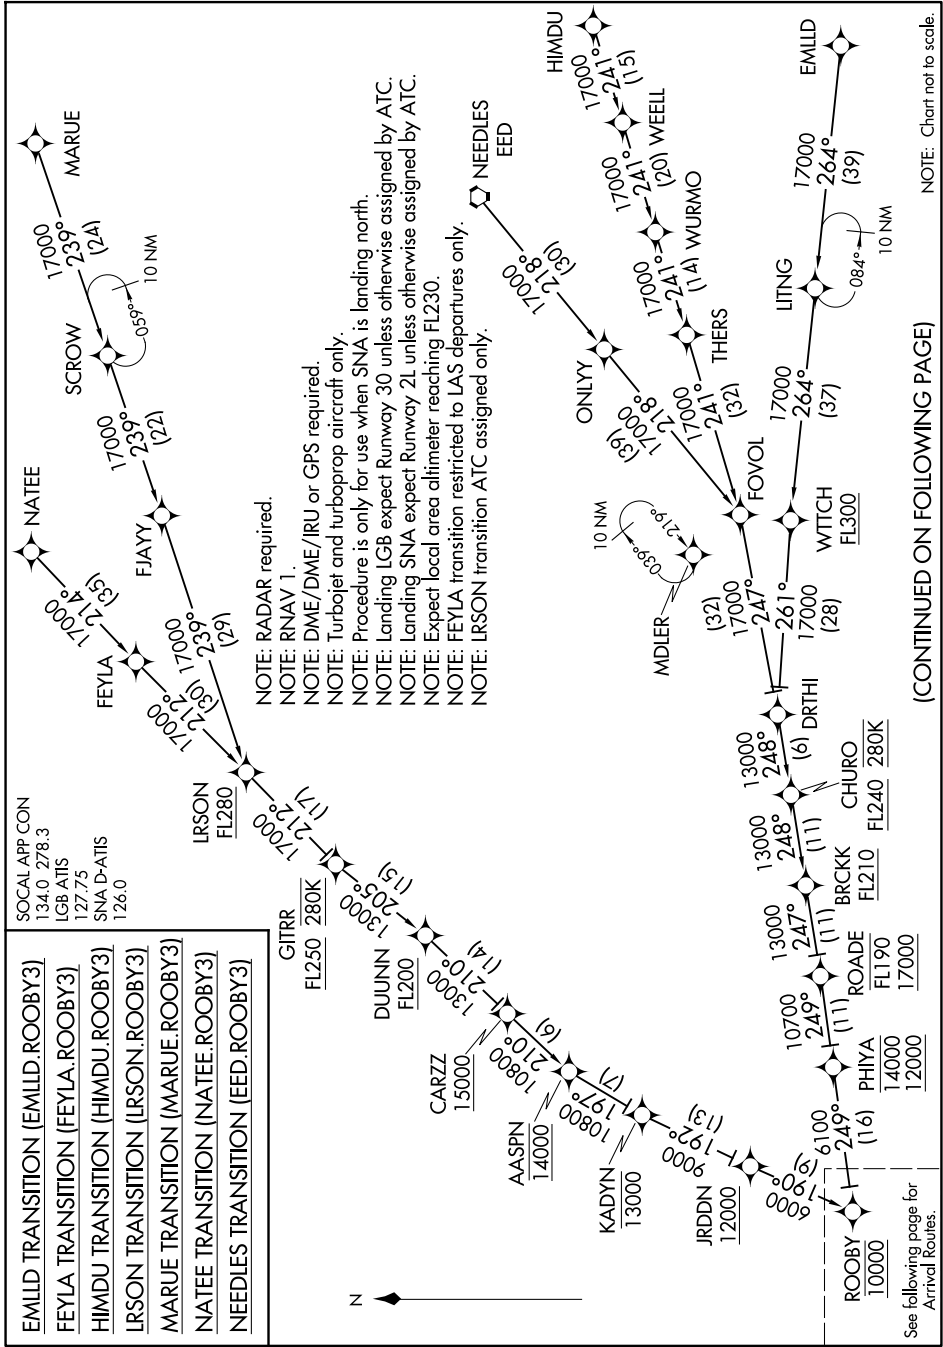

ROOBY THREE ARRIVAL (RNAV) Transition Routes

SW-3, 17 APR 2025 to 15 MAY 2025

(CONTINUED ON FOLLOWING PAGE)

SW-3, 17 APR 2025 to 15 MAY 2025